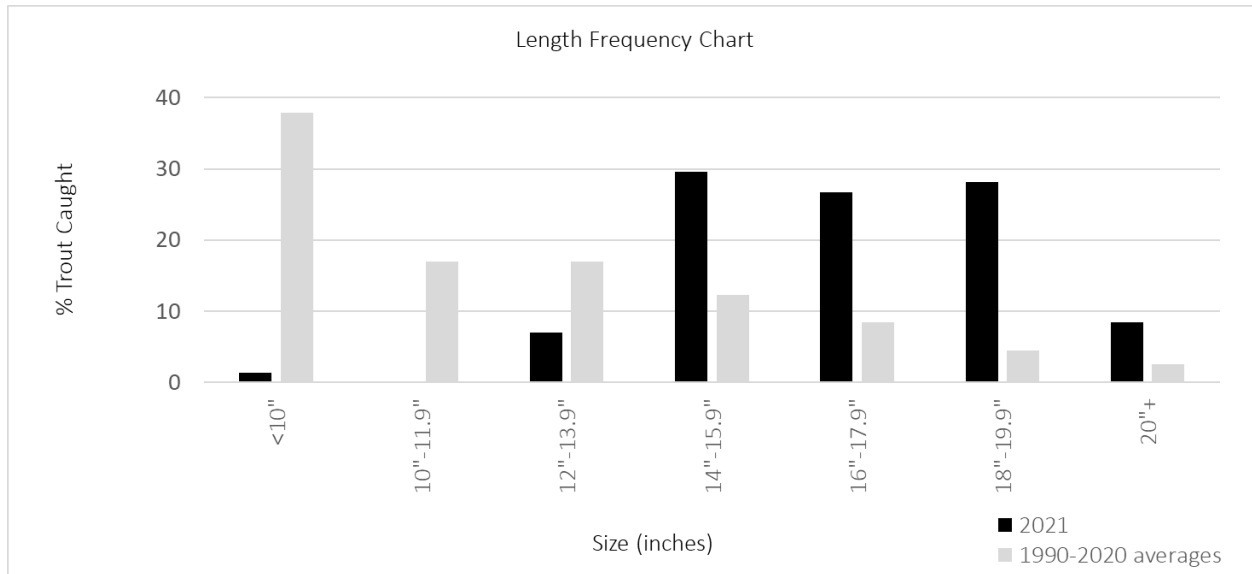

Fall River Angler Survey Box Results

Table 1. Summary of ASB data from 1990-2021.

Year	# Forms	Fish caught per hour	Species composition- Rainbow Trout	Species composition- Brown Trout
2021	11	0.94	100%	0%
1990-2020 (averages)	43	1.21	99.4%	0.6%

Figure 1. Chart showing distribution of size classes captured from 1990-2021.

Table 2. Results of the angler satisfaction survey (averages): -2 (least satisfied) to +2 (most satisfied).

Year	Overall angling experience	Size of fish	Number of fish
2021	1.55	1.82	1.64
2003-2020	1.20	0.85	0.63