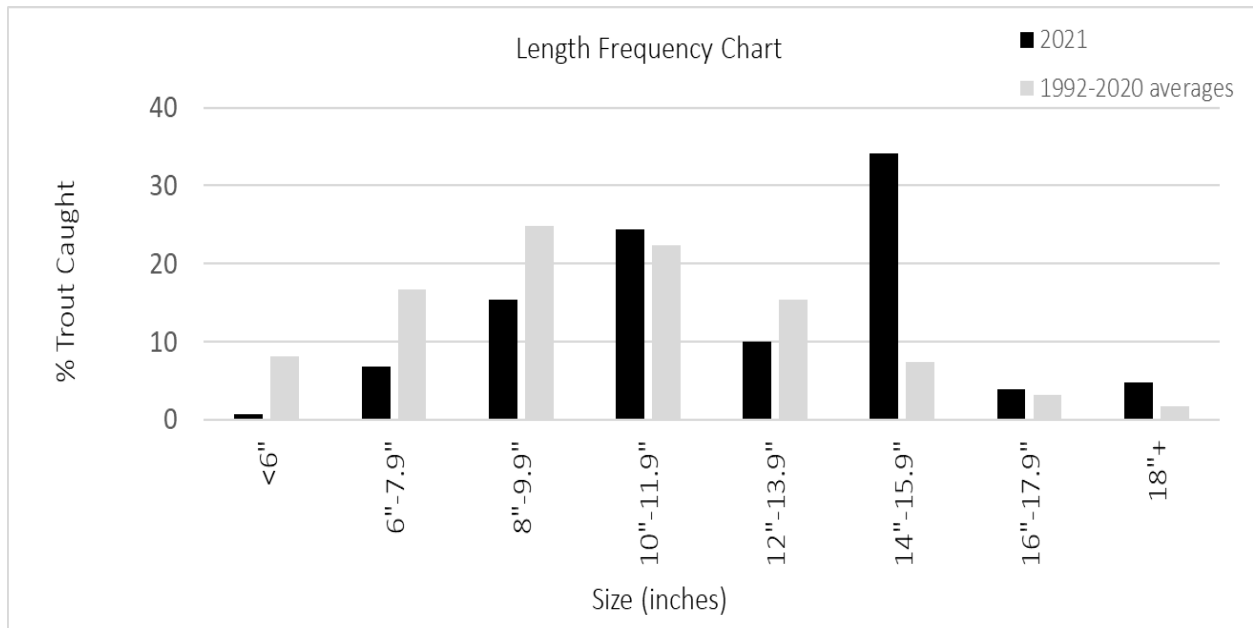

# Klamath River Angler Survey Box Results

Table 1. summary of ASB data from 1992-2021.

Year	# Forms	Fish caught per hour	Species composition- Rainbow Trout	Species composition- Brown Trout
2021	21	2.70	99%	1%
1992-2020 (averages)	72	2.49	99%	1%

Figure 1. Chart showing distribution of size classes captured from 1992-2021.

Table 2. Results of the angler satisfaction survey (averages): -2 (least satisfied) to +2 (most satisfied).

Year	Overall angling experience	Size of fish	Number of fish
2021	1.19	1.27	0.53
2003-2020	1.21	0.89	1.01