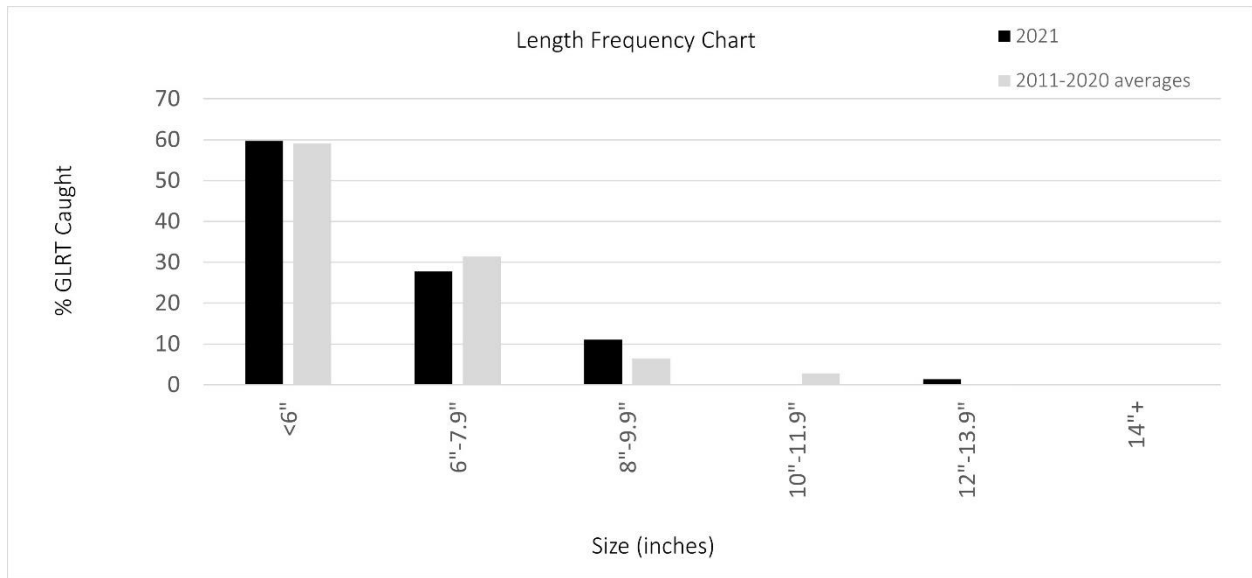

# Lassen Creek Angler Survey Box Results

Table 1. Summary of ASB data from 2011-2021.

Year	# Forms	Fish caught per hour	# Goose Lake Redband Trout caught
2021	11	3.06	72
2011-2020 (averages)	10	2.74	72

Figure 1. Chart showing distribution of size classes captured from 2011-2021.

Table 2. Results of the angler satisfaction survey (averages): -2 (least satisfied) to +2 (most satisfied).

Year	Overall angling experience	Size of fish	Number of fish
2021	1.45	0.60	1.30
2011-2020	1.24	0.36	0.99