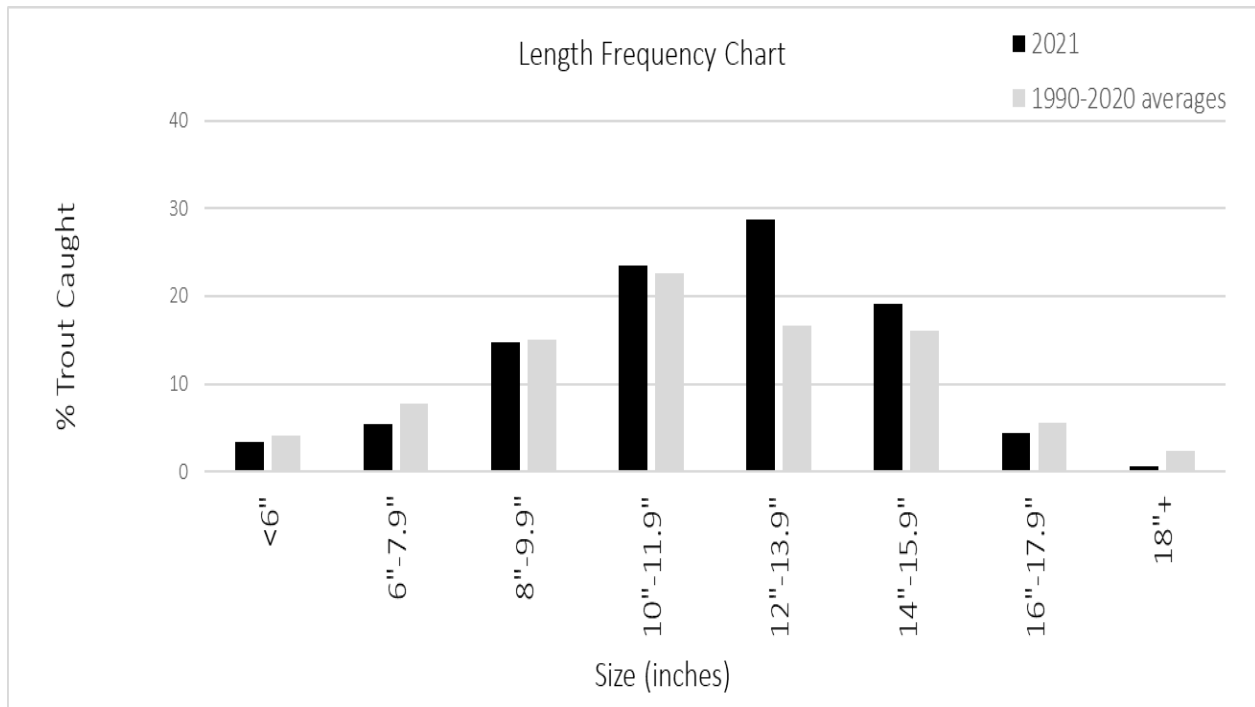

Pit River Angler Survey Box Results

Table 1. Summary of ASB data from 1993-2021.

Year	# Forms	Fish caught per hour	Species composition- Rainbow Trout	Species composition- Brown Trout
2021	80	2.26	99%	1%
1993-2020 (averages)	76	1.67	97%	3%

Figure 1. Chart showing distribution of size classes captured from 1993-2021.

Table 2. Results of the angler satisfaction survey (averages): -2 (least satisfied) to +2 (most satisfied).

Year	Overall angling experience	Size of fish	Number of fish
2021	1.33	0.92	1.04
2003-2020	1.04	0.74	0.75