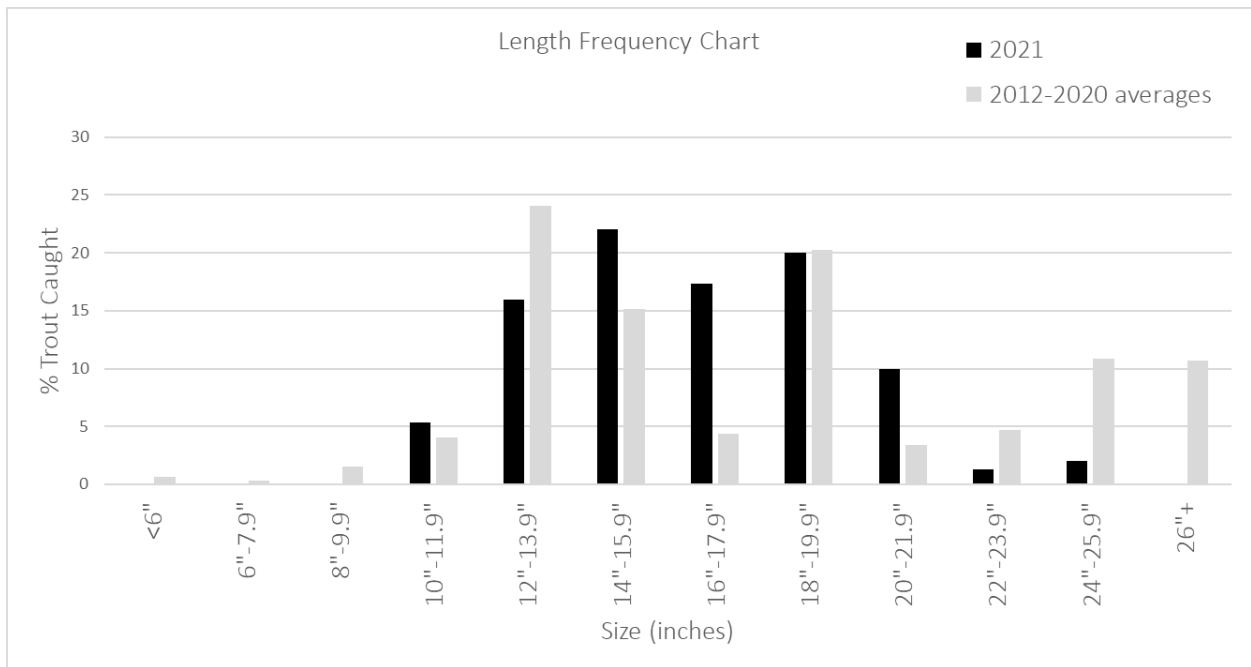

# Stone Lagoon Angler Survey Box Results

Table 1. Summary of ASB data from 2012-2021.

Year	# Forms	Fish caught per hour	Species composition- Wild Rainbow Trout	Species composition- Hatchery Rainbow Trout	Species composition- Coastal Cutthroat Trout
2021	39	0.87	89%	0%	11%
2012-2020 (averages)	11	0.63	66%	0.1%	33.9%

Figure 1. Chart showing distribution of size classes captured from 2012-2021.

Table 2. Results of the angler satisfaction survey (averages): -2 (least satisfied) to +2 (most satisfied).

Year	Overall angling experience	Size of fish	Number of fish
2021	1.92	1.89	1.72
2012-2020	0.81	0.89	0.56