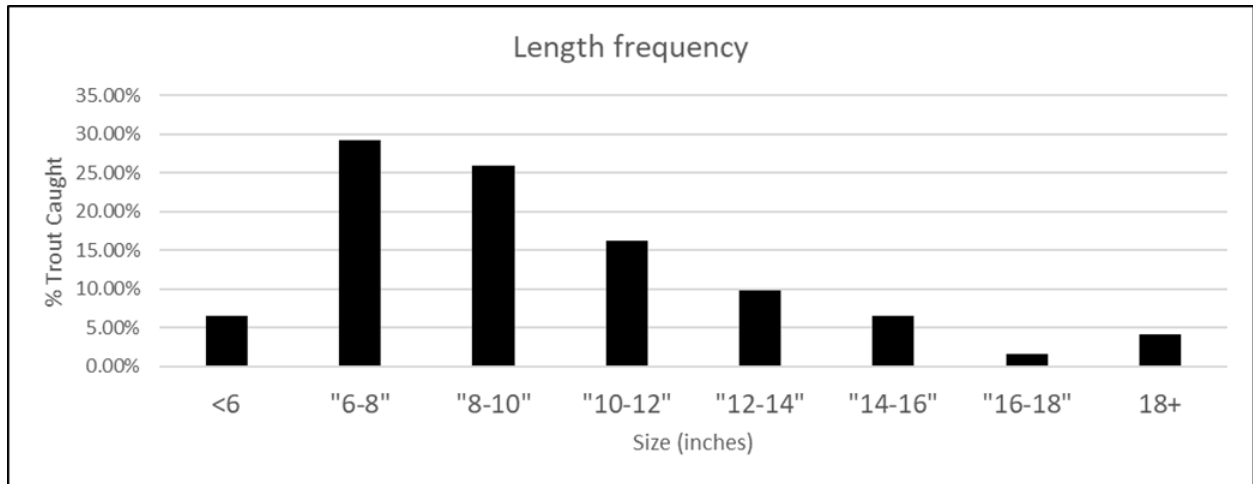

Lower Owens River Angler Survey Box Report

Table 1. Summary of ASB data from 2021.

Year	# Forms	Fish caught per hour	Species composition- Brown Trout	Species composition- Rainbow Trout	Species composition- other
2021	34	0.66	20.00%	80.00%	0%

Figure 1. Histogram of trout sizes caught in 2021. Most of the trout caught in 2021 were between six and 12 inches.

Table 2. Results of the angler satisfaction survey (averages): -2 (least satisfied) to +2 (most satisfied).

Year	Overall angling experience	Size of fish	Number of fish
2021	0.3	0.3	0