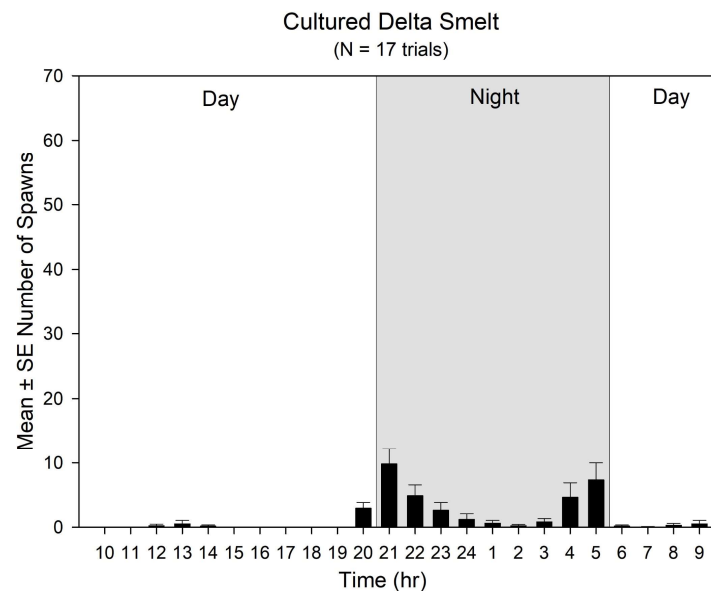

Preliminary data suggest that Wakasagi spawn similarly to Delta Smelt, but during the day and far more frequently.

Scan to see spawning clips!

YI-JIUN JEAN TSAI^{1,4}, EVAN W. CARSON²,
AMANDA J. FINGER³, & TIEN-CHIEH HUNG¹

¹ Fish Conservation and Culture Laboratory

University of California Davis

² US Fish and Wildlife Service

San Francisco Bay-Delta Fish and Wildlife Office

³ Genomic Variation Laboratory
University of California Davis

⁴ yjtsai@ucdavis.edu

Funded by US Bureau of Reclamation Grant No. R20AC00027

Total Number of Spawns: 633

Total Number of Spawns: 374

- 5 males + 5 females spawn freely.
- Wakasagi spawning behavior compared to that of Delta Smelt in terms of:
 - 1) sequence and manner
 - 2) number and timing of occurrence.
- More analyses of Wakasagi in progress.