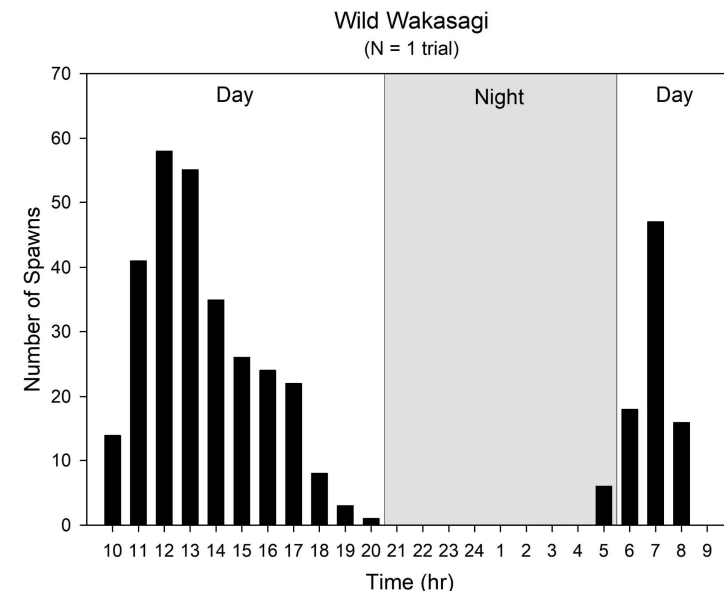

Total Number of Spawns: 633

Total Number of Spawns: 374

- 5 males + 5 females spawn freely.
- Wakasagi spawning behavior compared to that of Delta Smelt in terms of:
  1) sequence and manner
  2) number and timing of occurrence.
- More analyses of Wakasagi in progress.