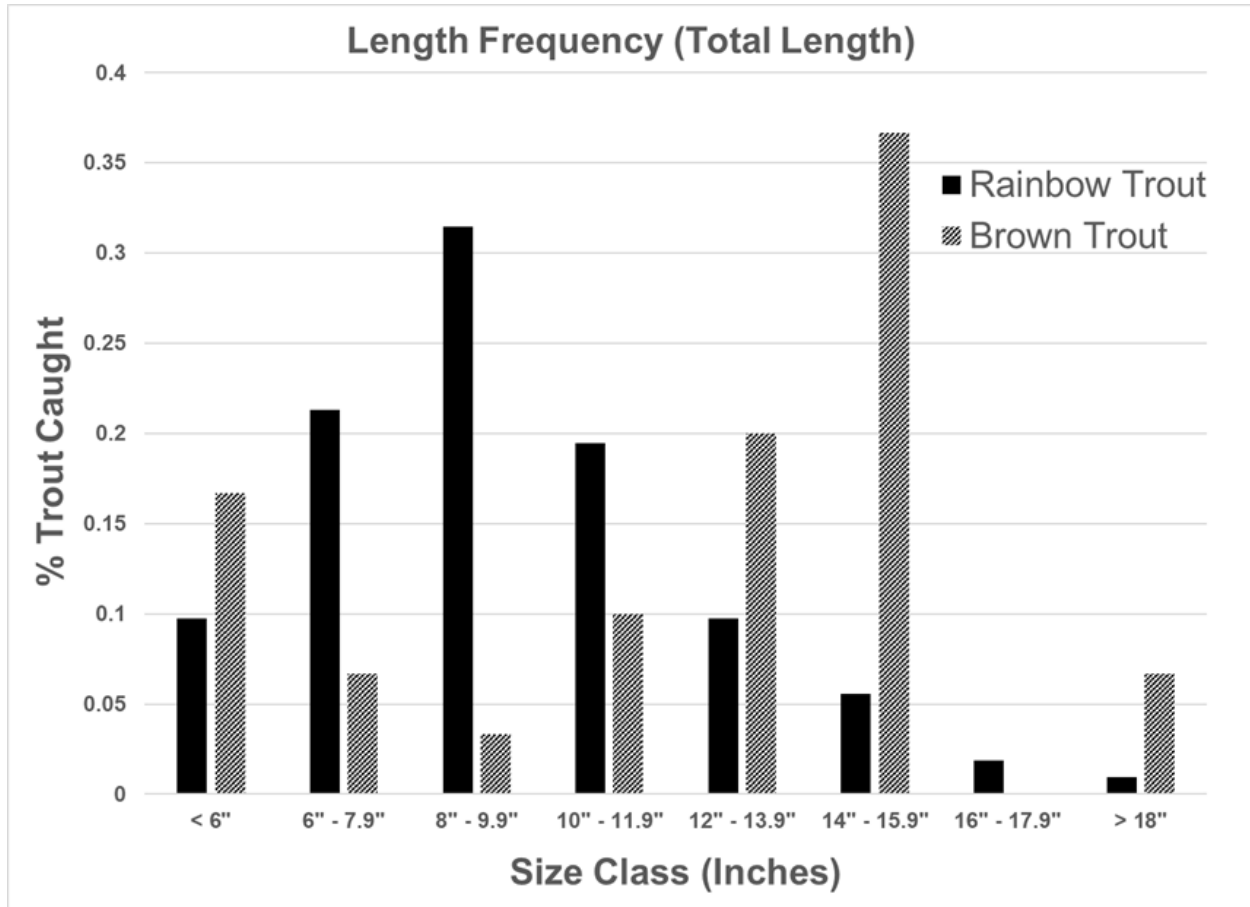

Middle Fork Stanislaus River Angler Survey Box Report

Table 1. Summary of ASB data from 2021.

Year	Number of Forms	Fish caught per hour	Species Composition- Rainbow Trout	Species Composition- Brown Trout
2021	55	1.0	87.8%	12.2%

Figure 1. Histogram showing distribution of size classes caught by anglers (2021).

Table 2. Results of the angler satisfaction survey (averages): -2 (least satisfied) to +2 (most satisfied).

Year	Overall angling experience	Size of fish	Number of fish
2021	1.5	0.8	0.9