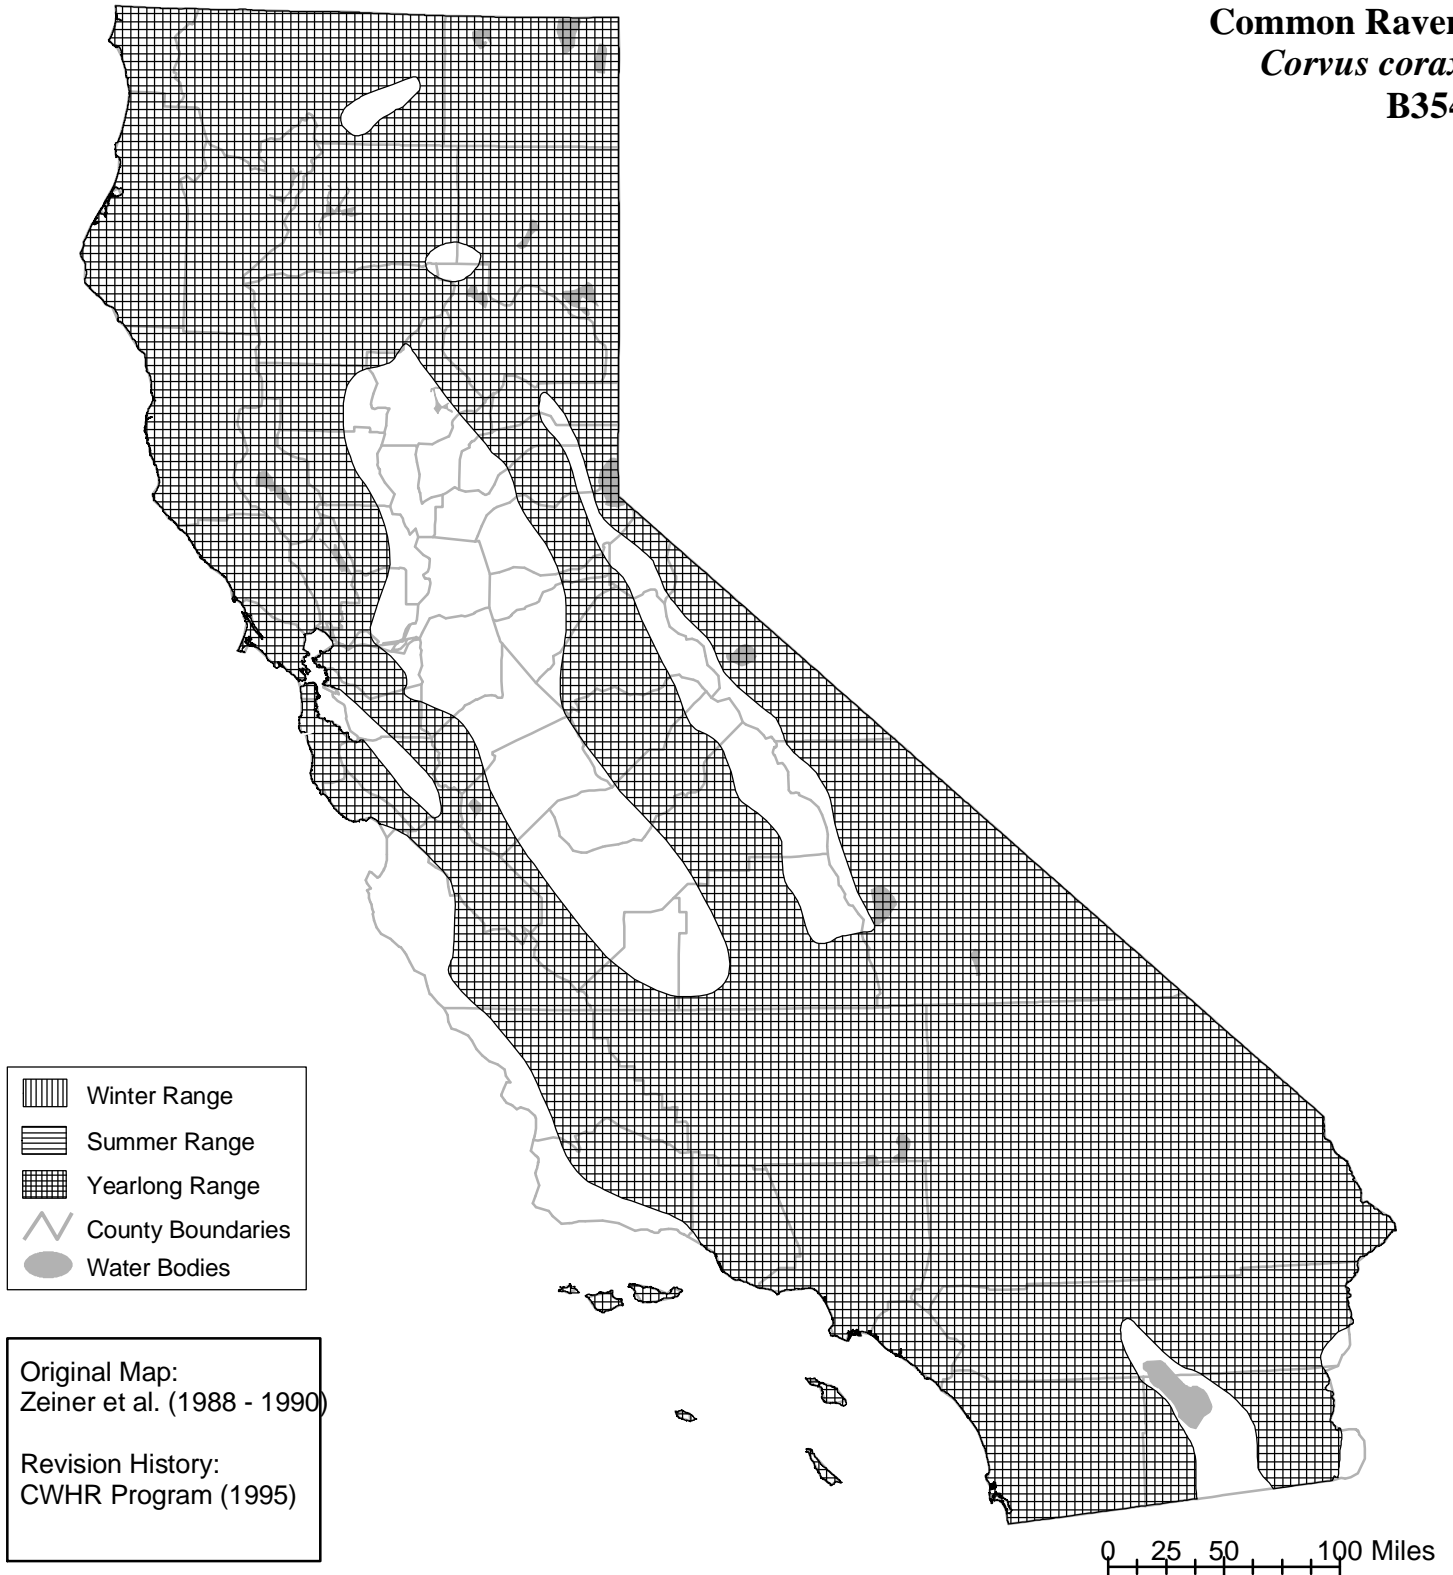

California Wildlife Habitat Relationships System

California Department of Fish and Wildlife

California Interagency Wildlife Task Group

Common Raven
Corvus corax
B354

Range maps are based on available occurrence data and professional knowledge. They represent current, but not historic or potential, range. Unless otherwise noted above, maps were originally published in Zeiner, D.C., W.F. Laudenslayer, Jr., K.E. Mayer, and M. White, eds. 1988-1990. California's Wildlife. Vol. I-III. California Depart. of Fish and Game, Sacramento, California. Updates are noted in maps that have been added or edited since original publication.