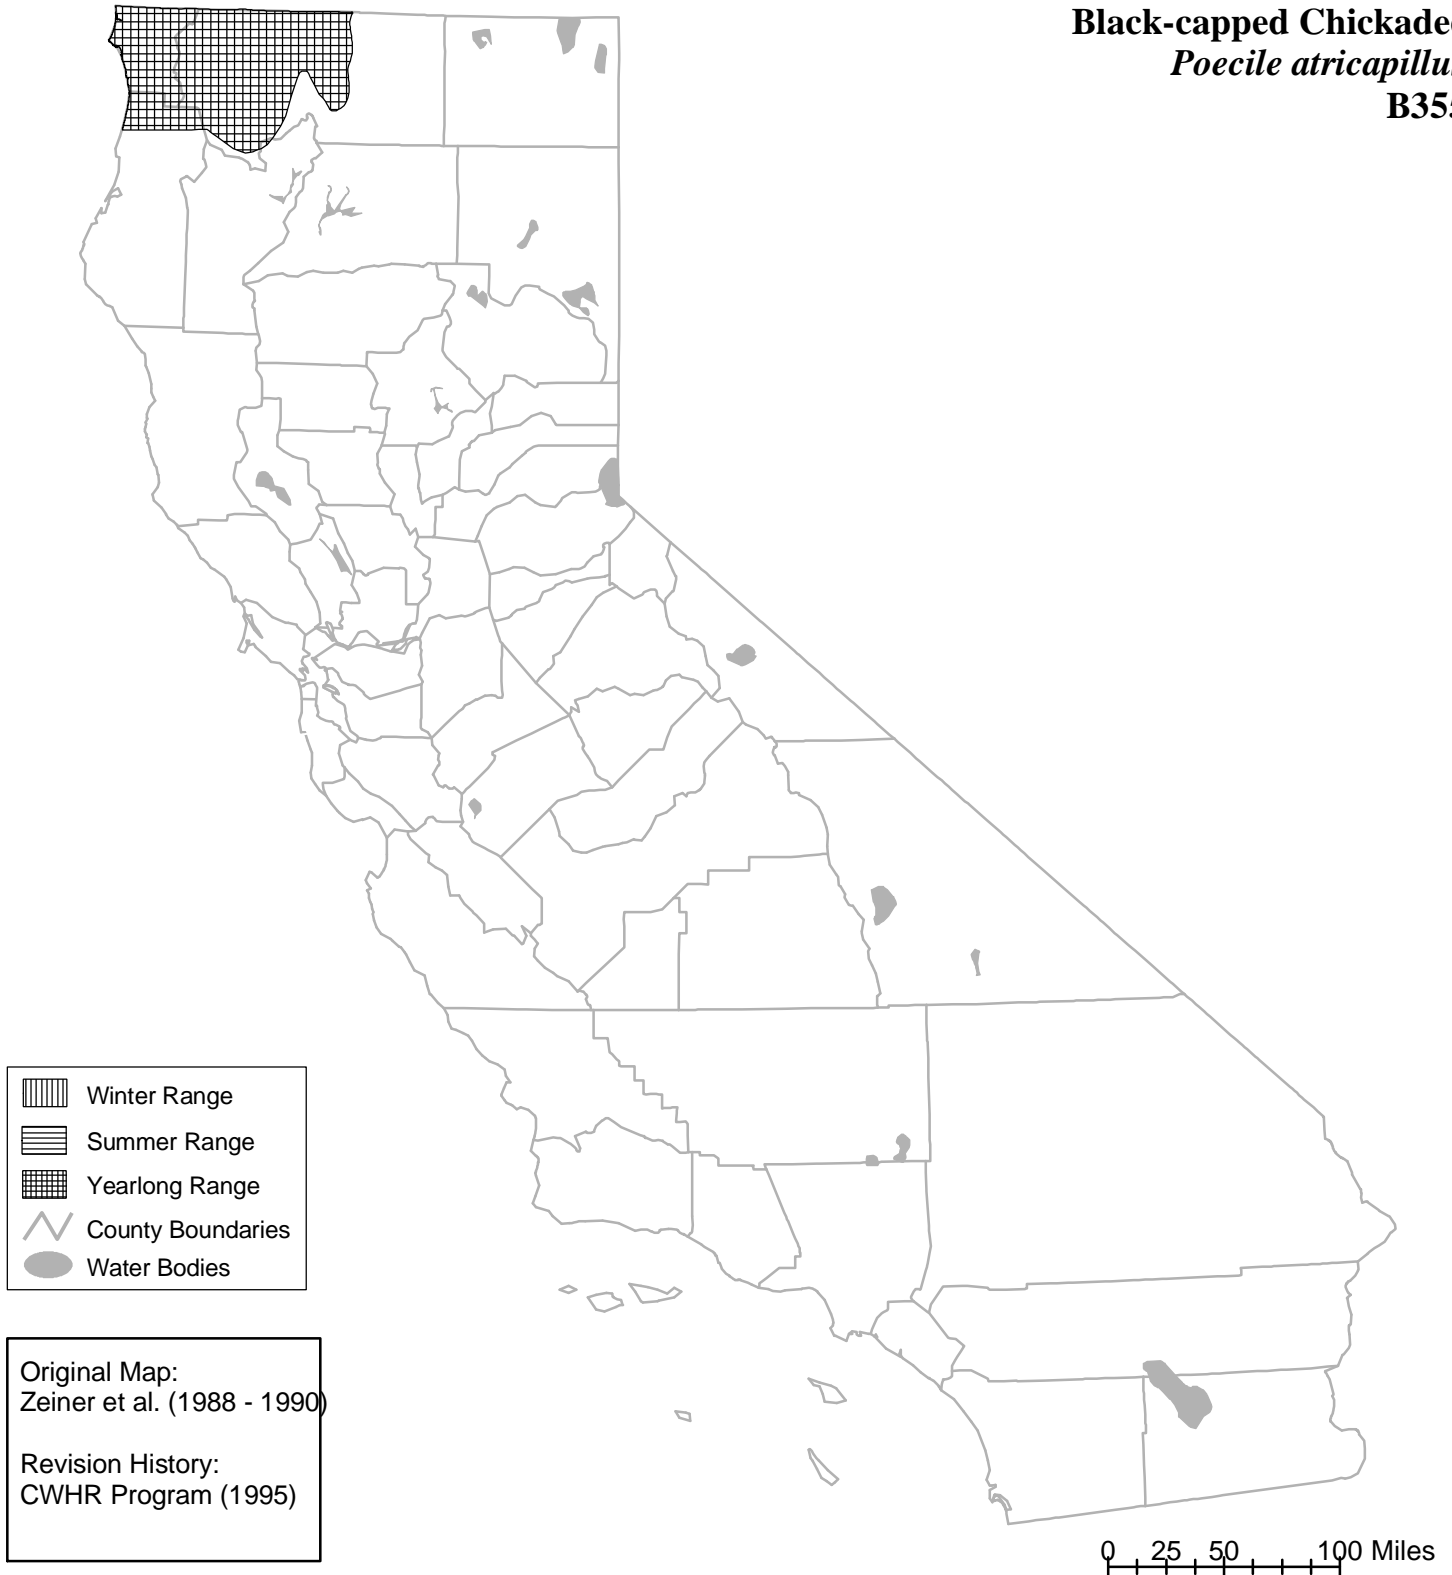

# California Wildlife Habitat Relationships System

California Department of Fish and Wildlife

California Interagency Wildlife Task Group

## Black-capped Chickadee *Poecile atricapillus* B355

Range maps are based on available occurrence data and professional knowledge. They represent current, but not historic or potential, range. Unless otherwise noted above, maps were originally published in Zeiner, D.C., W.F. Laudenslayer, Jr., K.E. Mayer, and M. White, eds. 1988-1990. California's Wildlife. Vol. I-III. California Depart. of Fish and Game, Sacramento, California. Updates are noted in maps that have been added or edited since original publication.