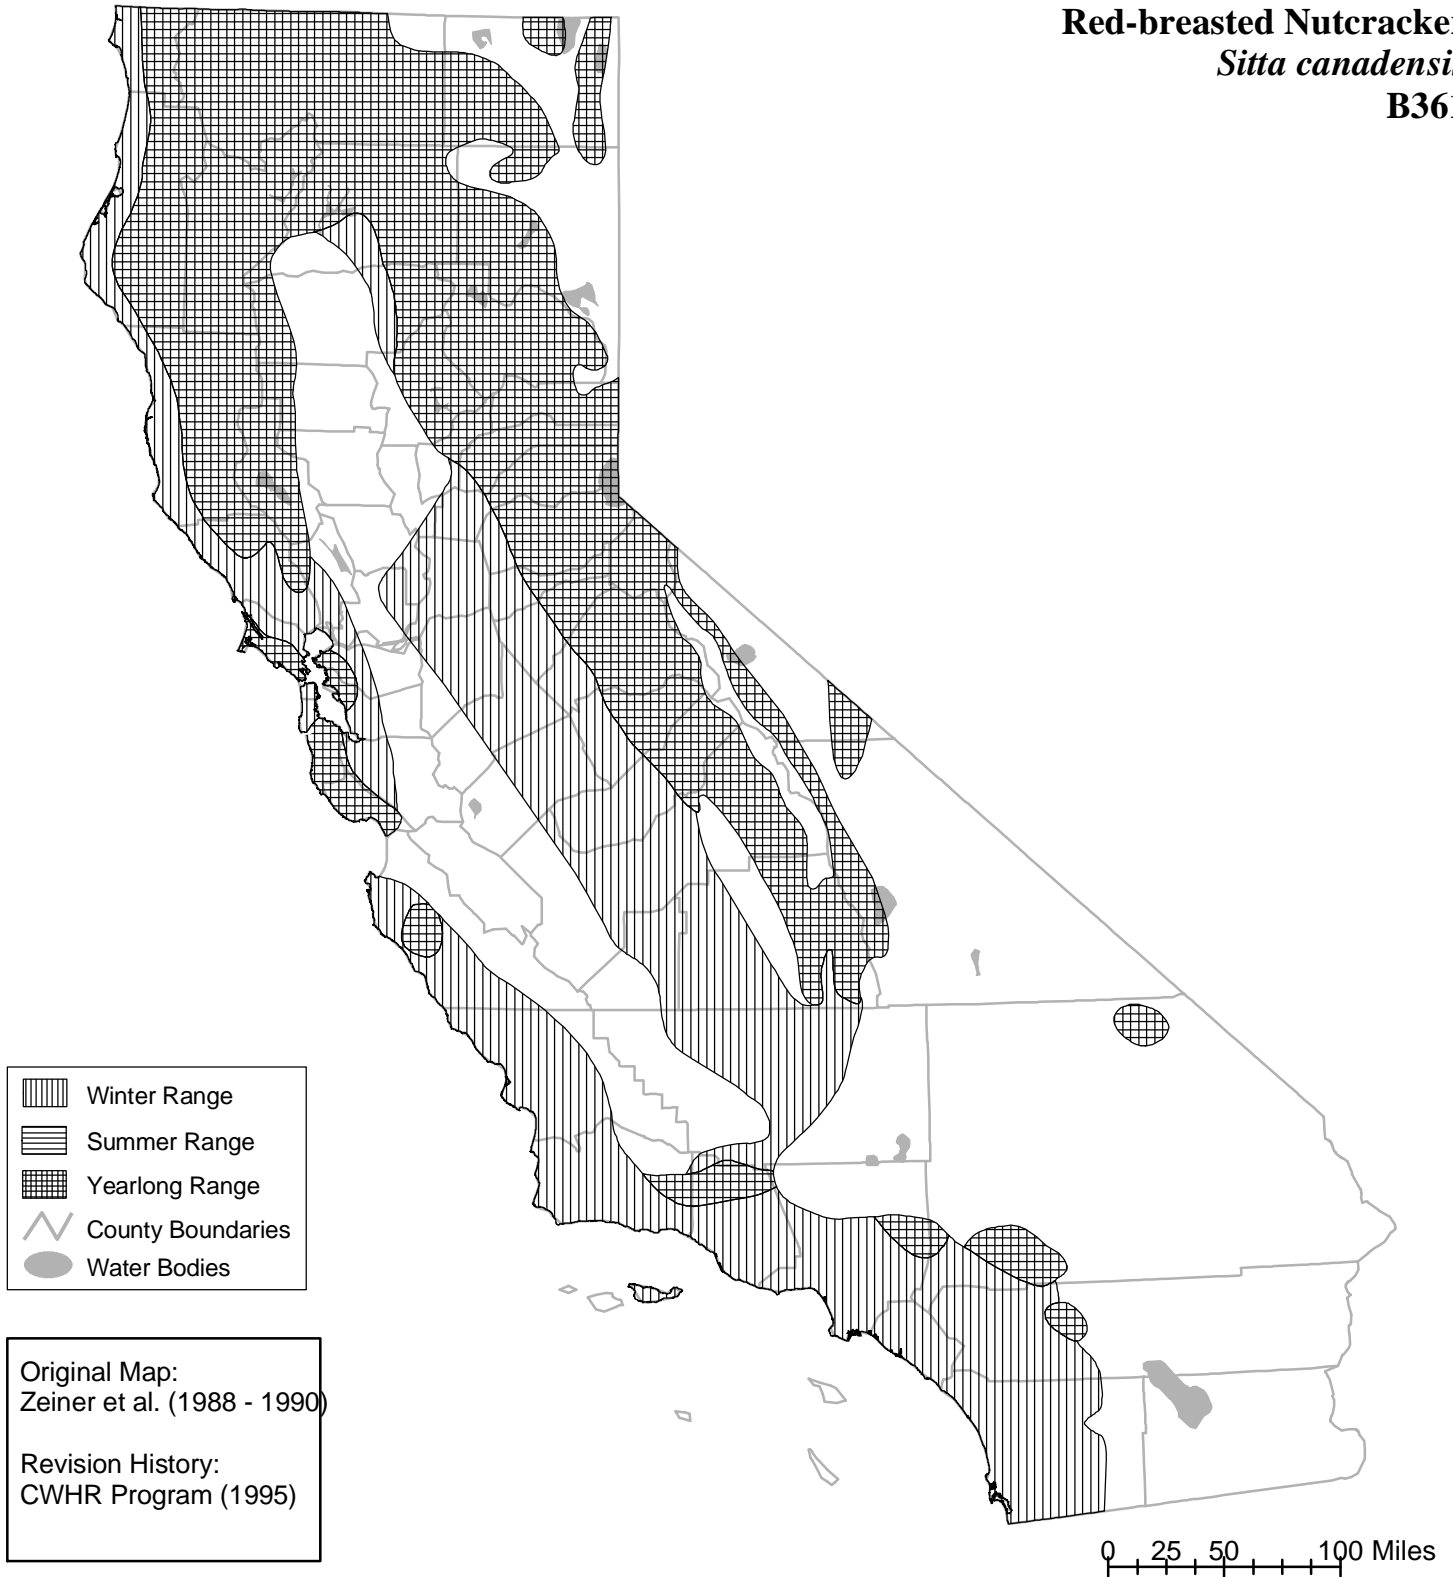

# California Wildlife Habitat Relationships System

California Department of Fish and Wildlife

California Interagency Wildlife Task Group

## Red-breasted Nutcracker

*Sitta canadensis*

B361

Range maps are based on available occurrence data and professional knowledge. They represent current, but not historic or potential, range. Unless otherwise noted above, maps were originally published in Zeiner, D.C., W.F. Laudenslayer, Jr., K.E. Mayer, and M. White, eds. 1988-1990. California's Wildlife. Vol. I-III. California Depart. of Fish and Game, Sacramento, California. Updates are noted in maps that have been added or edited since original publication.