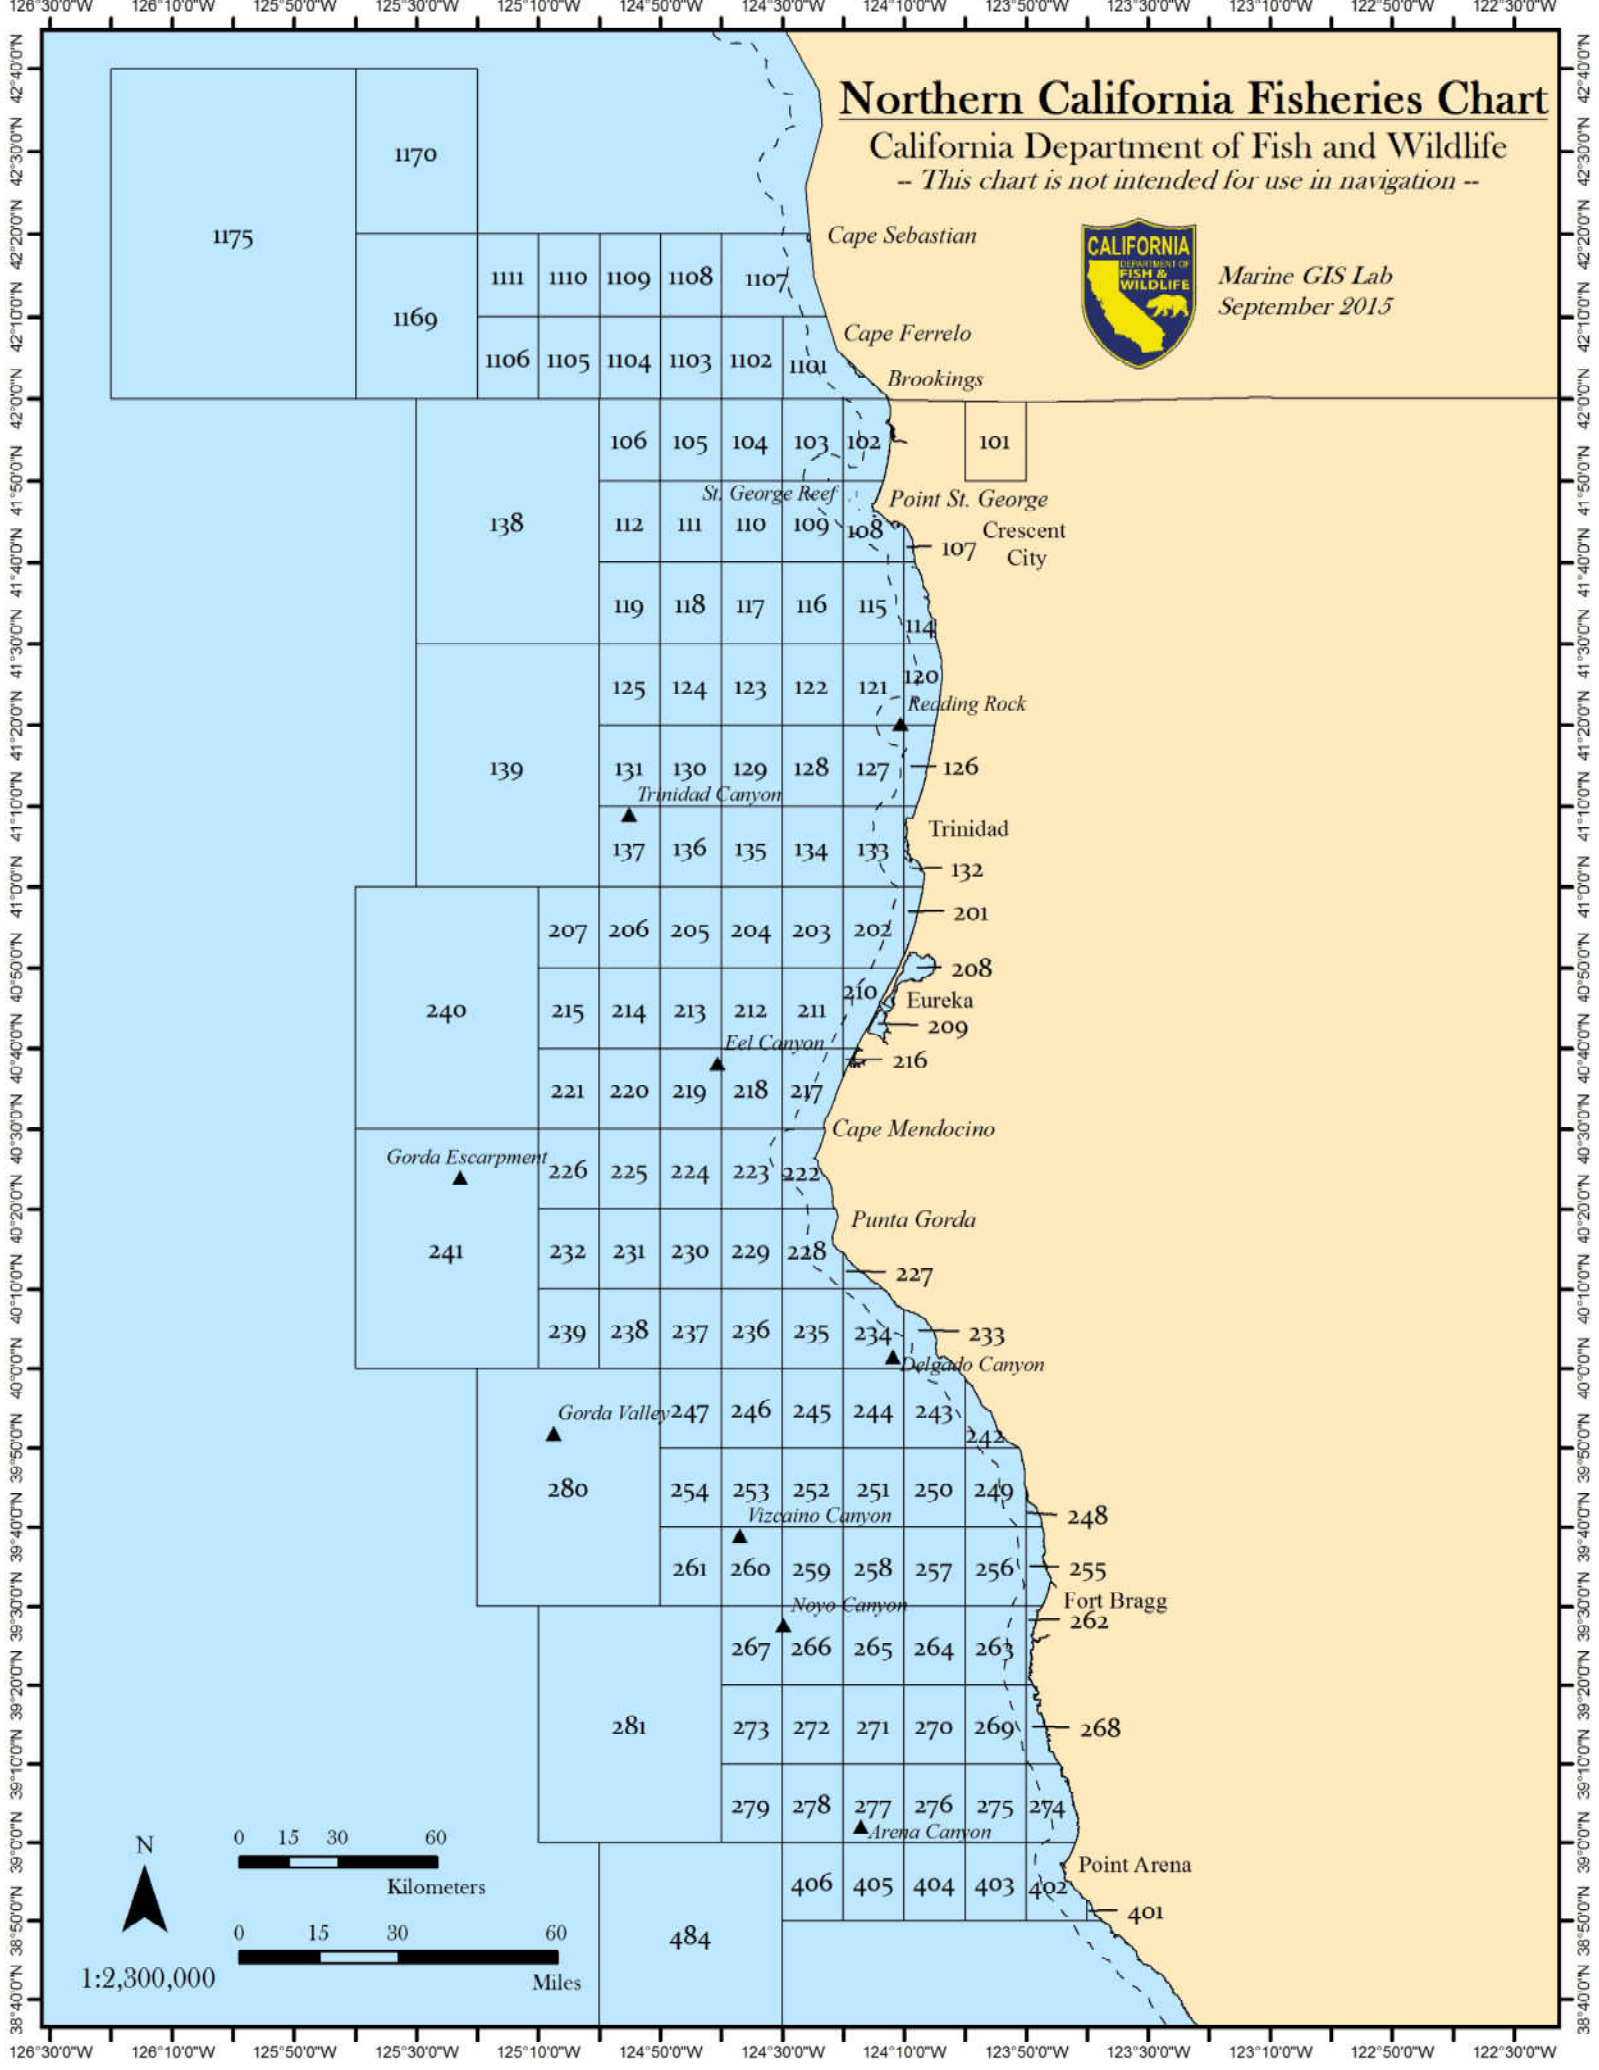

Northern California Fisheries Chart

California Department of Fish and Wildlife

- This chart is not intended for use in navigation -

Marine GIS Lab
September 2015

1:2,800,000