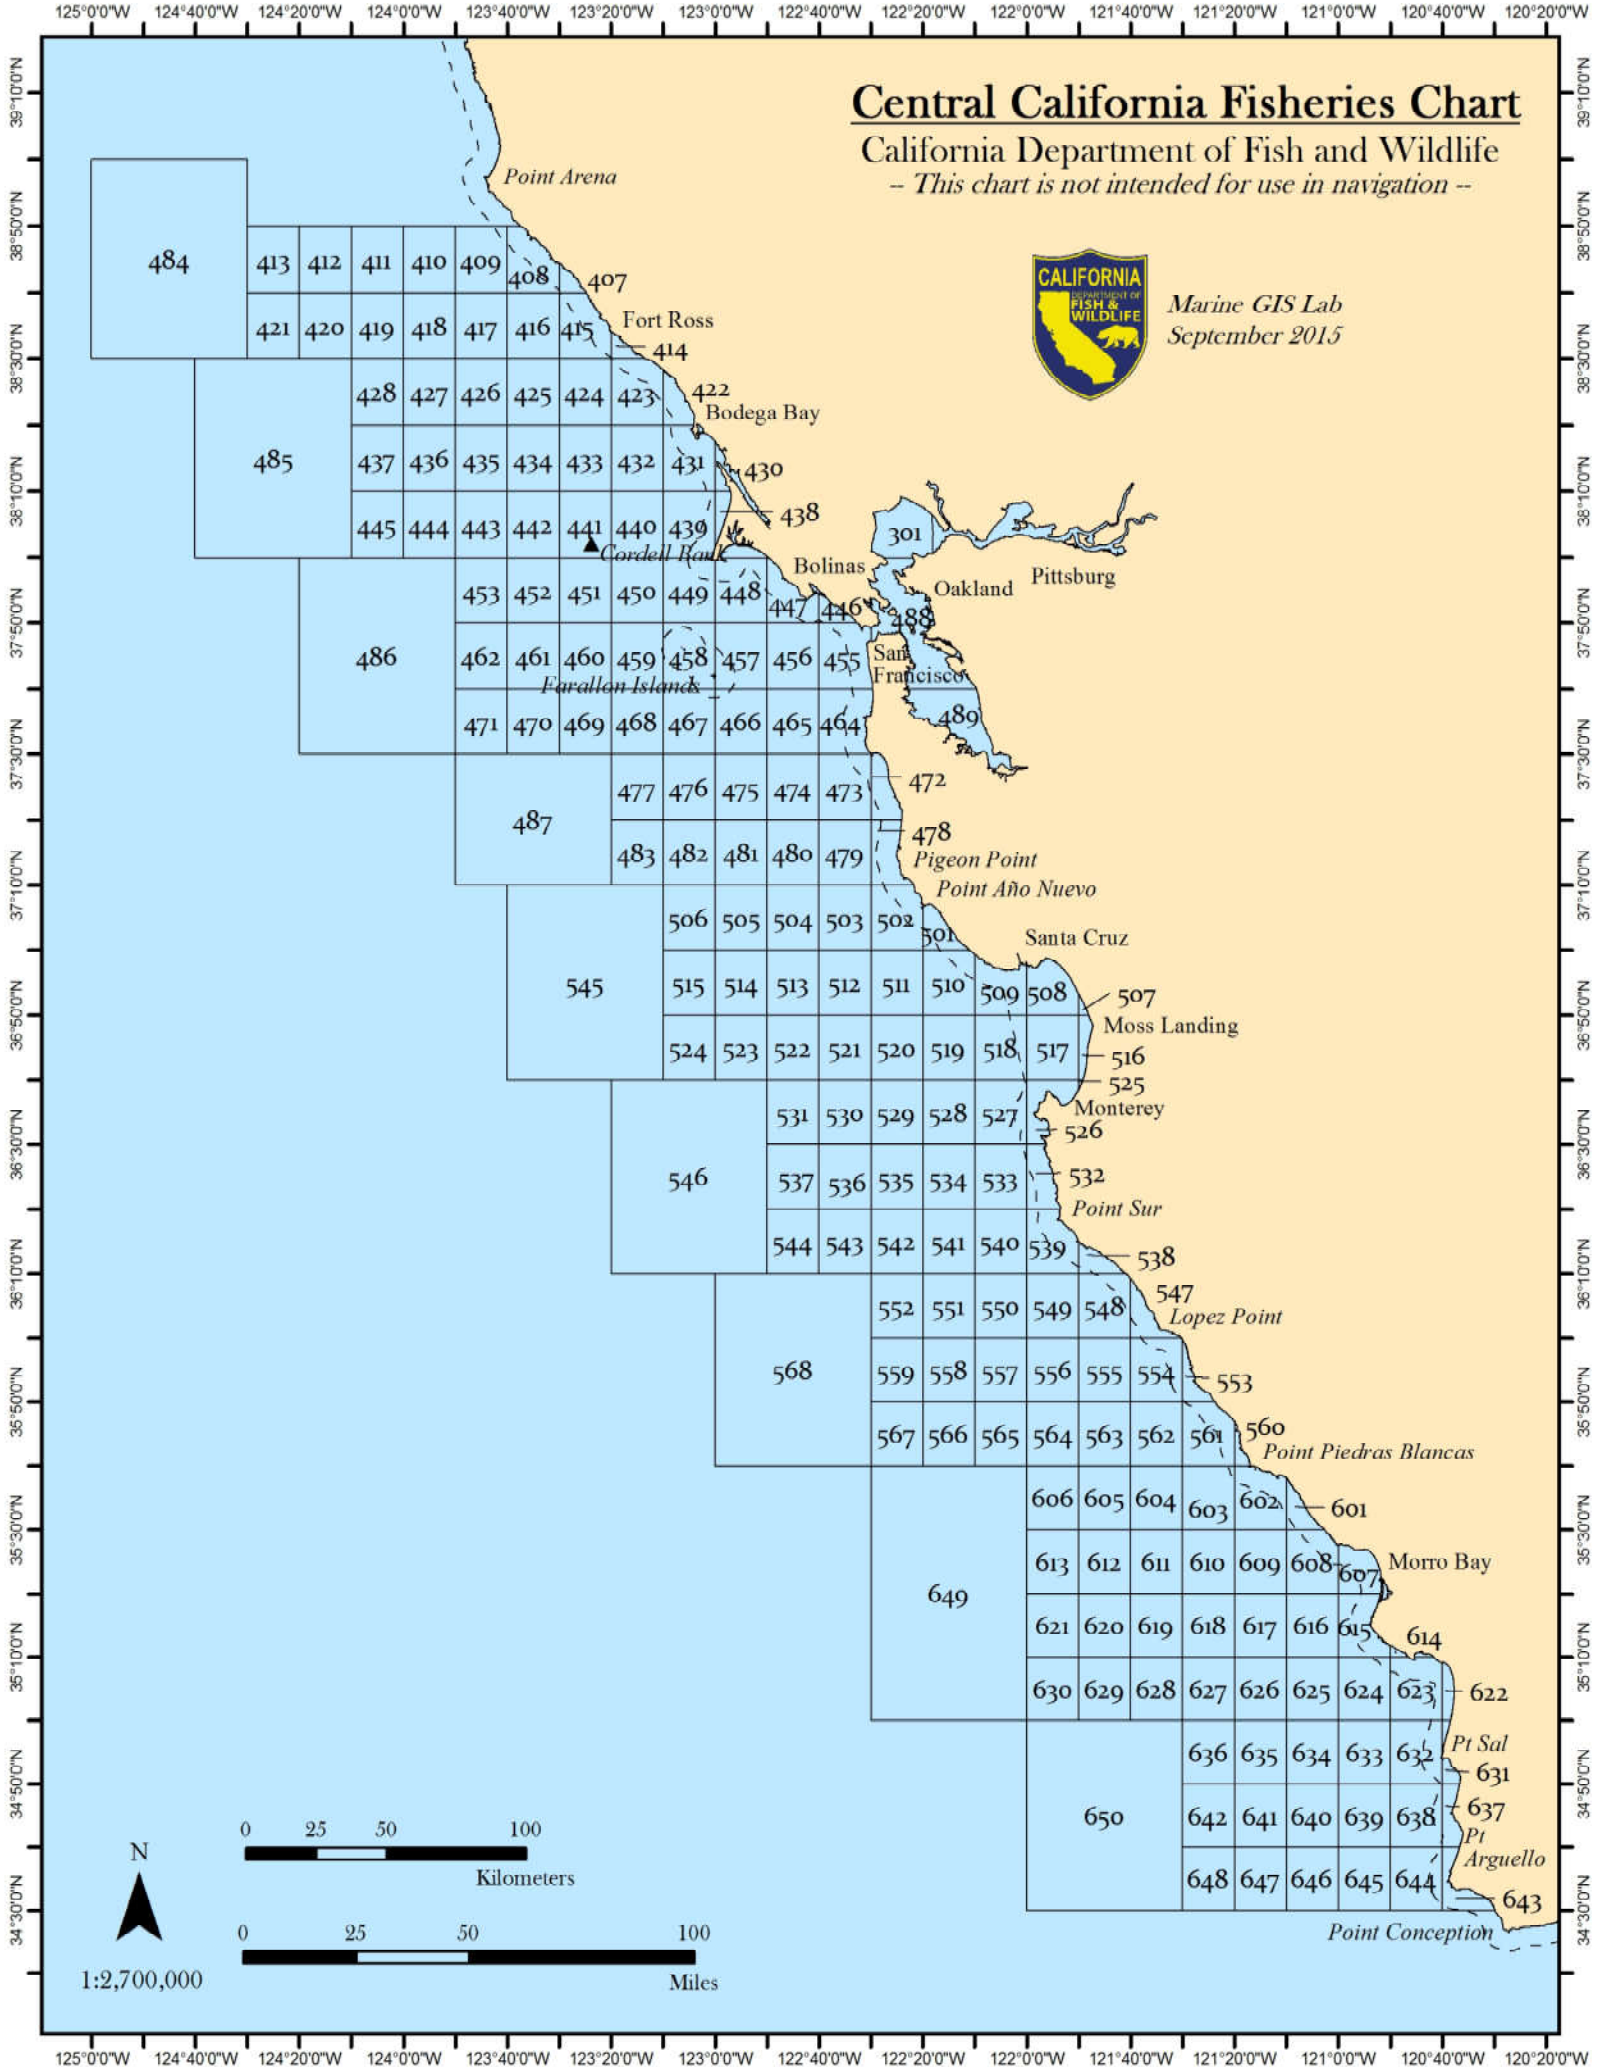

Central California Fisheries Chart

California Department of Fish and Wildlife

- This chart is not intended for use in navigation -

Marine GIS Lab
September 2015

1:2,700,000