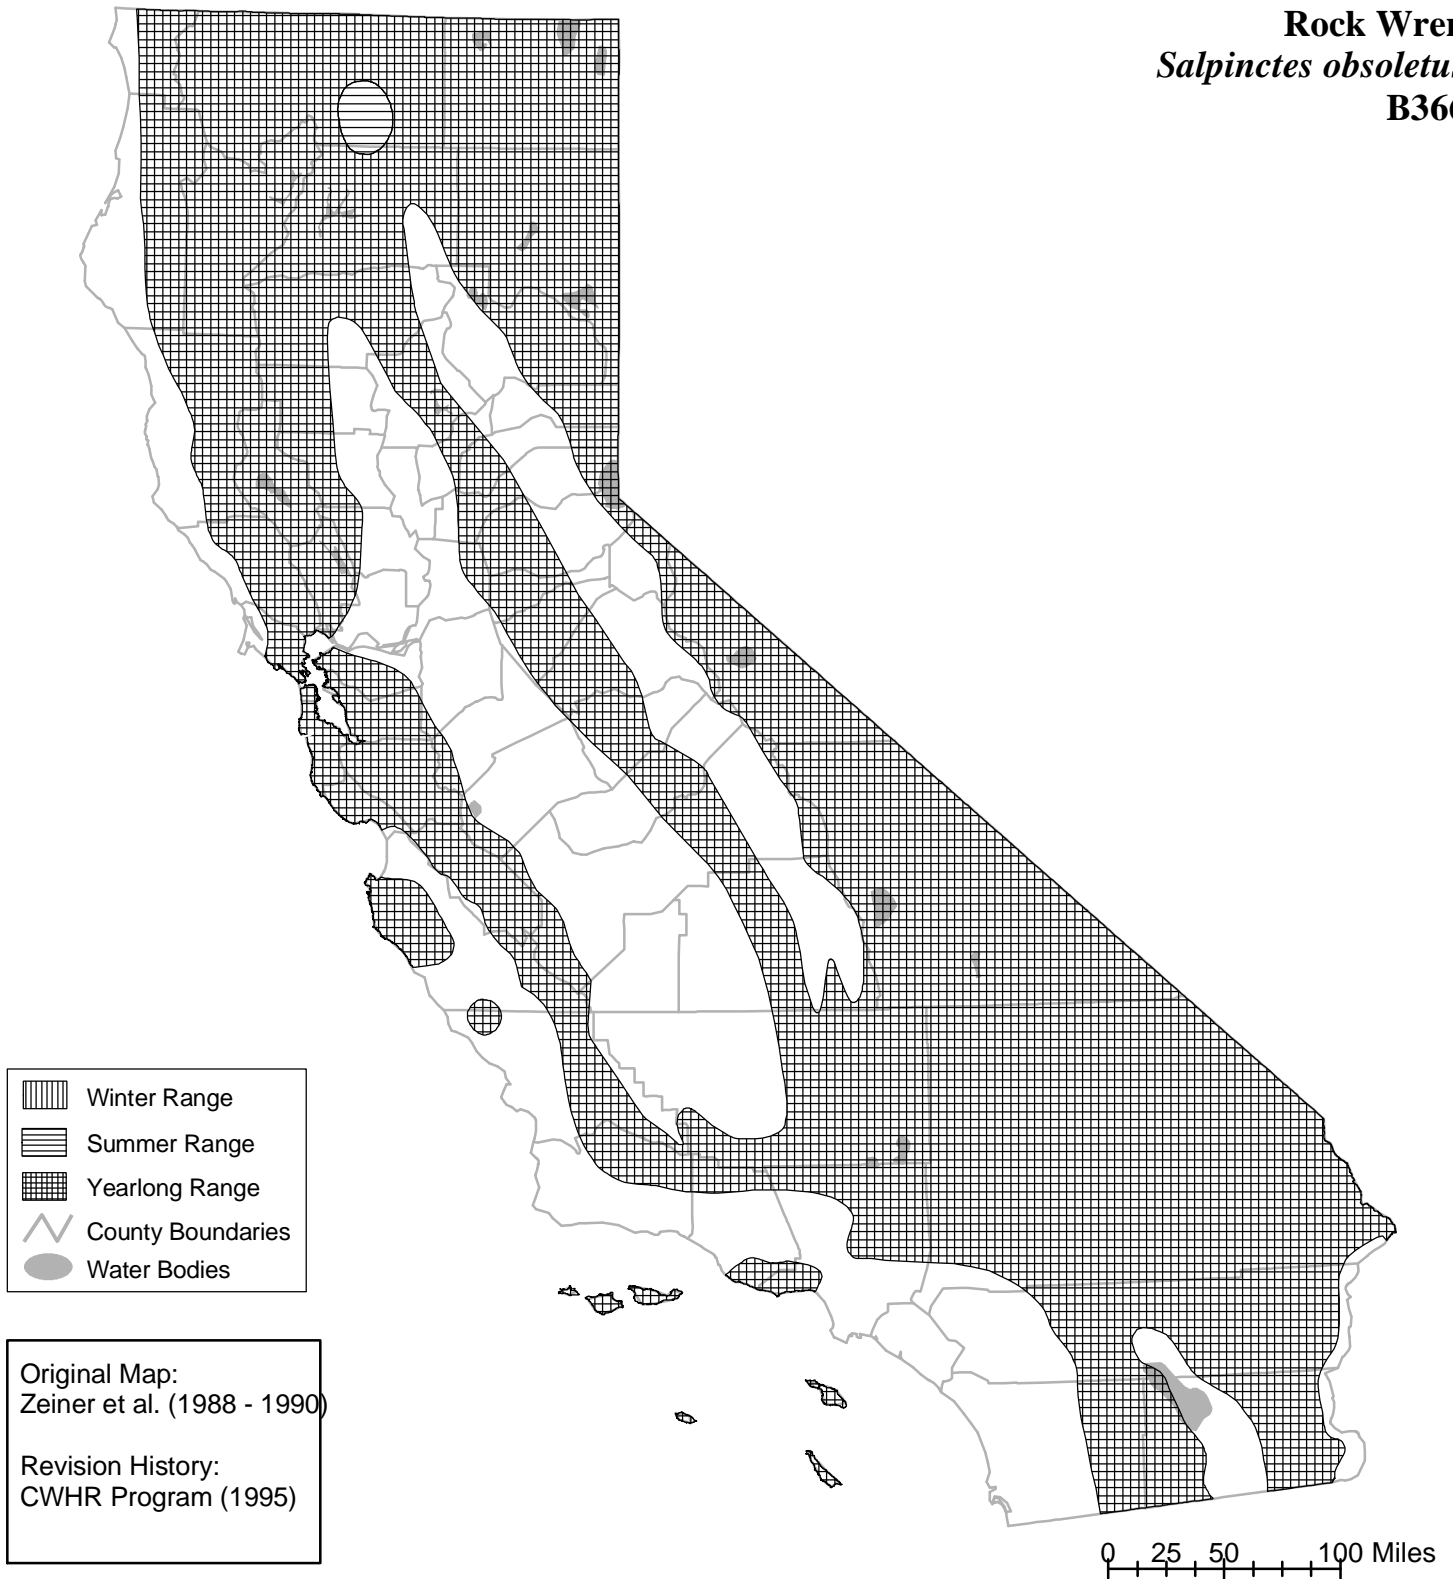

California Wildlife Habitat Relationships System

California Department of Fish and Wildlife

California Interagency Wildlife Task Group

Rock Wren
Salpinctes obsoletus
B366

Range maps are based on available occurrence data and professional knowledge. They represent current, but not historic or potential, range. Unless otherwise noted above, maps were originally published in Zeiner, D.C., W.F. Laudenslayer, Jr., K.E. Mayer, and M. White, eds. 1988-1990. California's Wildlife. Vol. I-III. California Depart. of Fish and Game, Sacramento, California. Updates are noted in maps that have been added or edited since original publication.