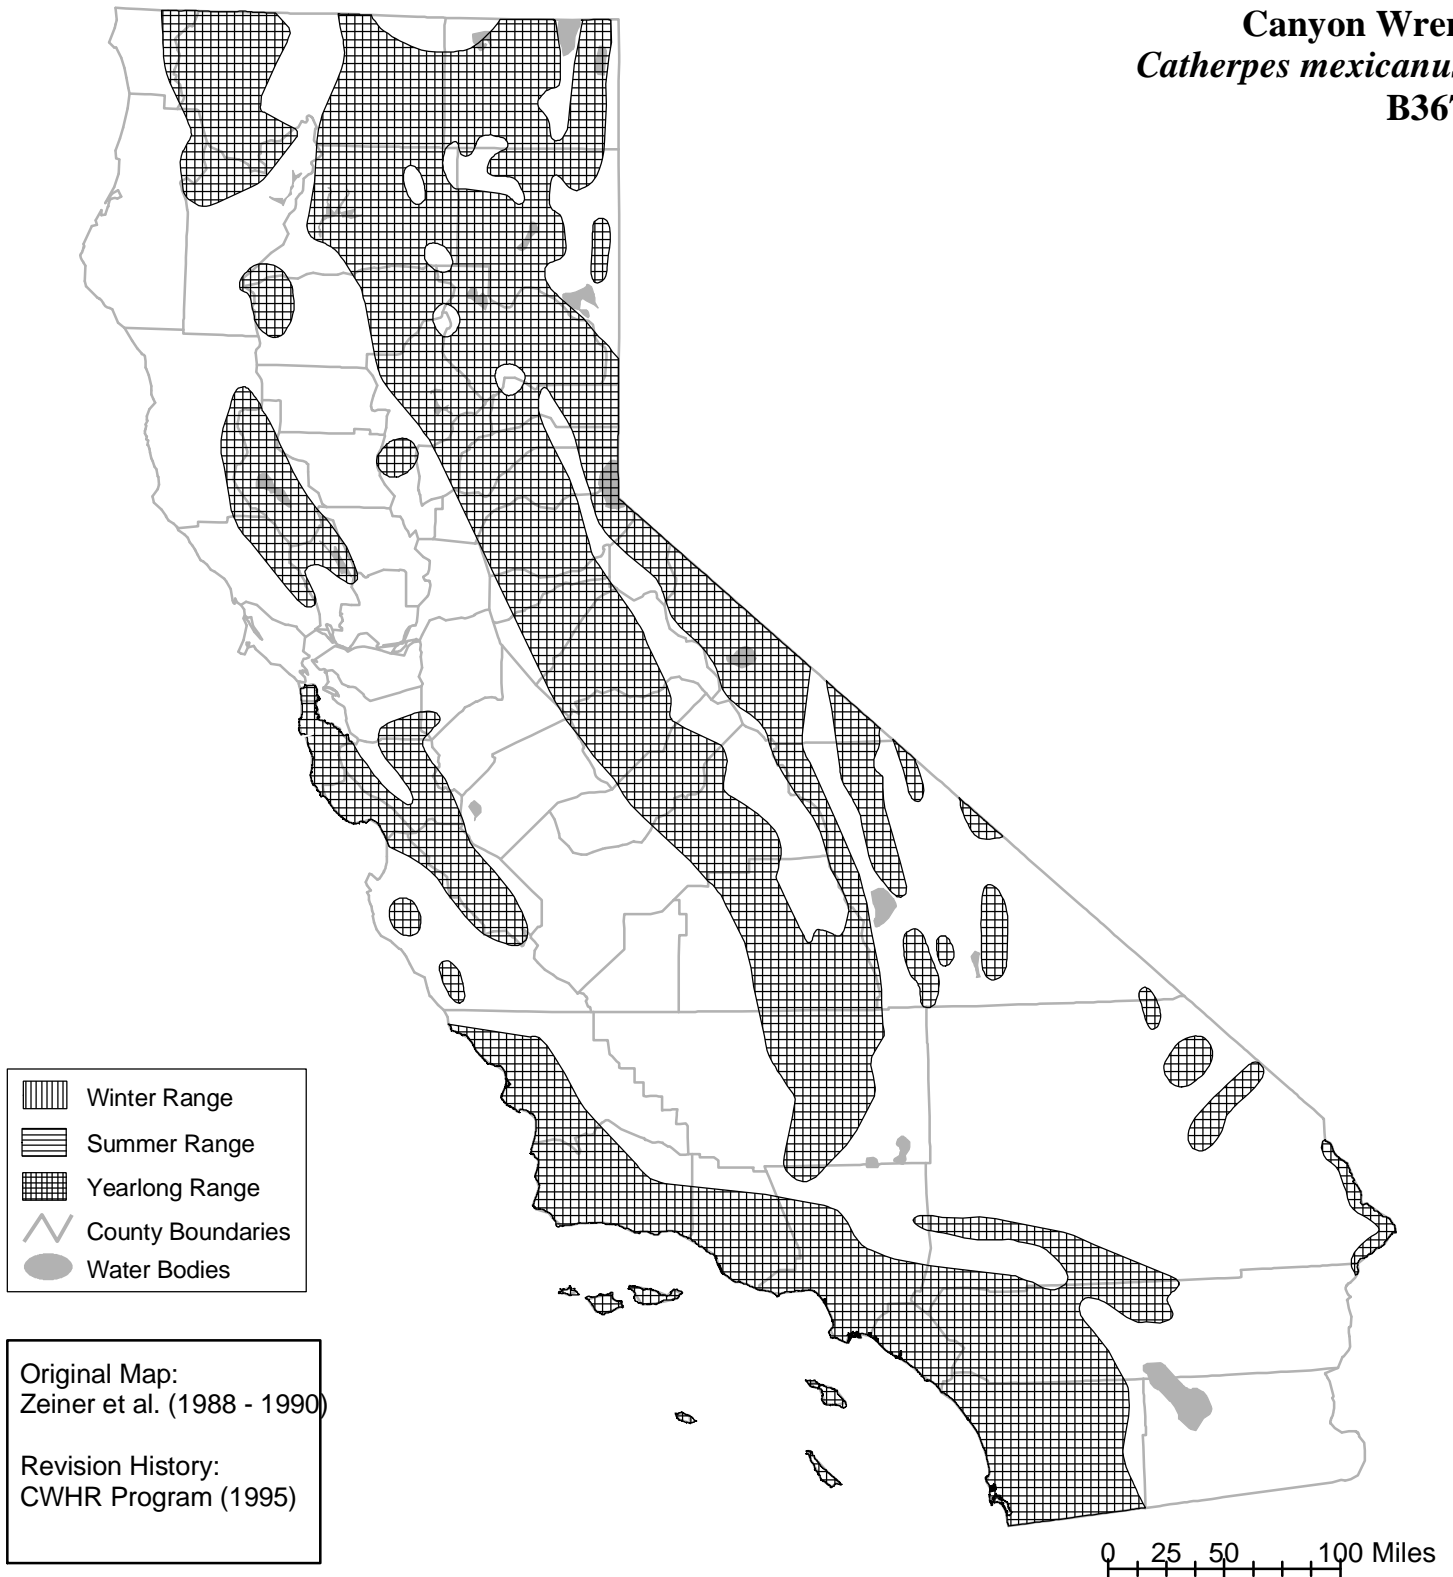

# California Wildlife Habitat Relationships System

California Department of Fish and Wildlife

California Interagency Wildlife Task Group

## Canyon Wren *Catherpes mexicanus* B367

Range maps are based on available occurrence data and professional knowledge. They represent current, but not historic or potential, range. Unless otherwise noted above, maps were originally published in Zeiner, D.C., W.F. Laudenslayer, Jr., K.E. Mayer, and M. White, eds. 1988-1990. California's Wildlife. Vol. I-III. California Depart. of Fish and Game, Sacramento, California. Updates are noted in maps that have been added or edited since original publication.