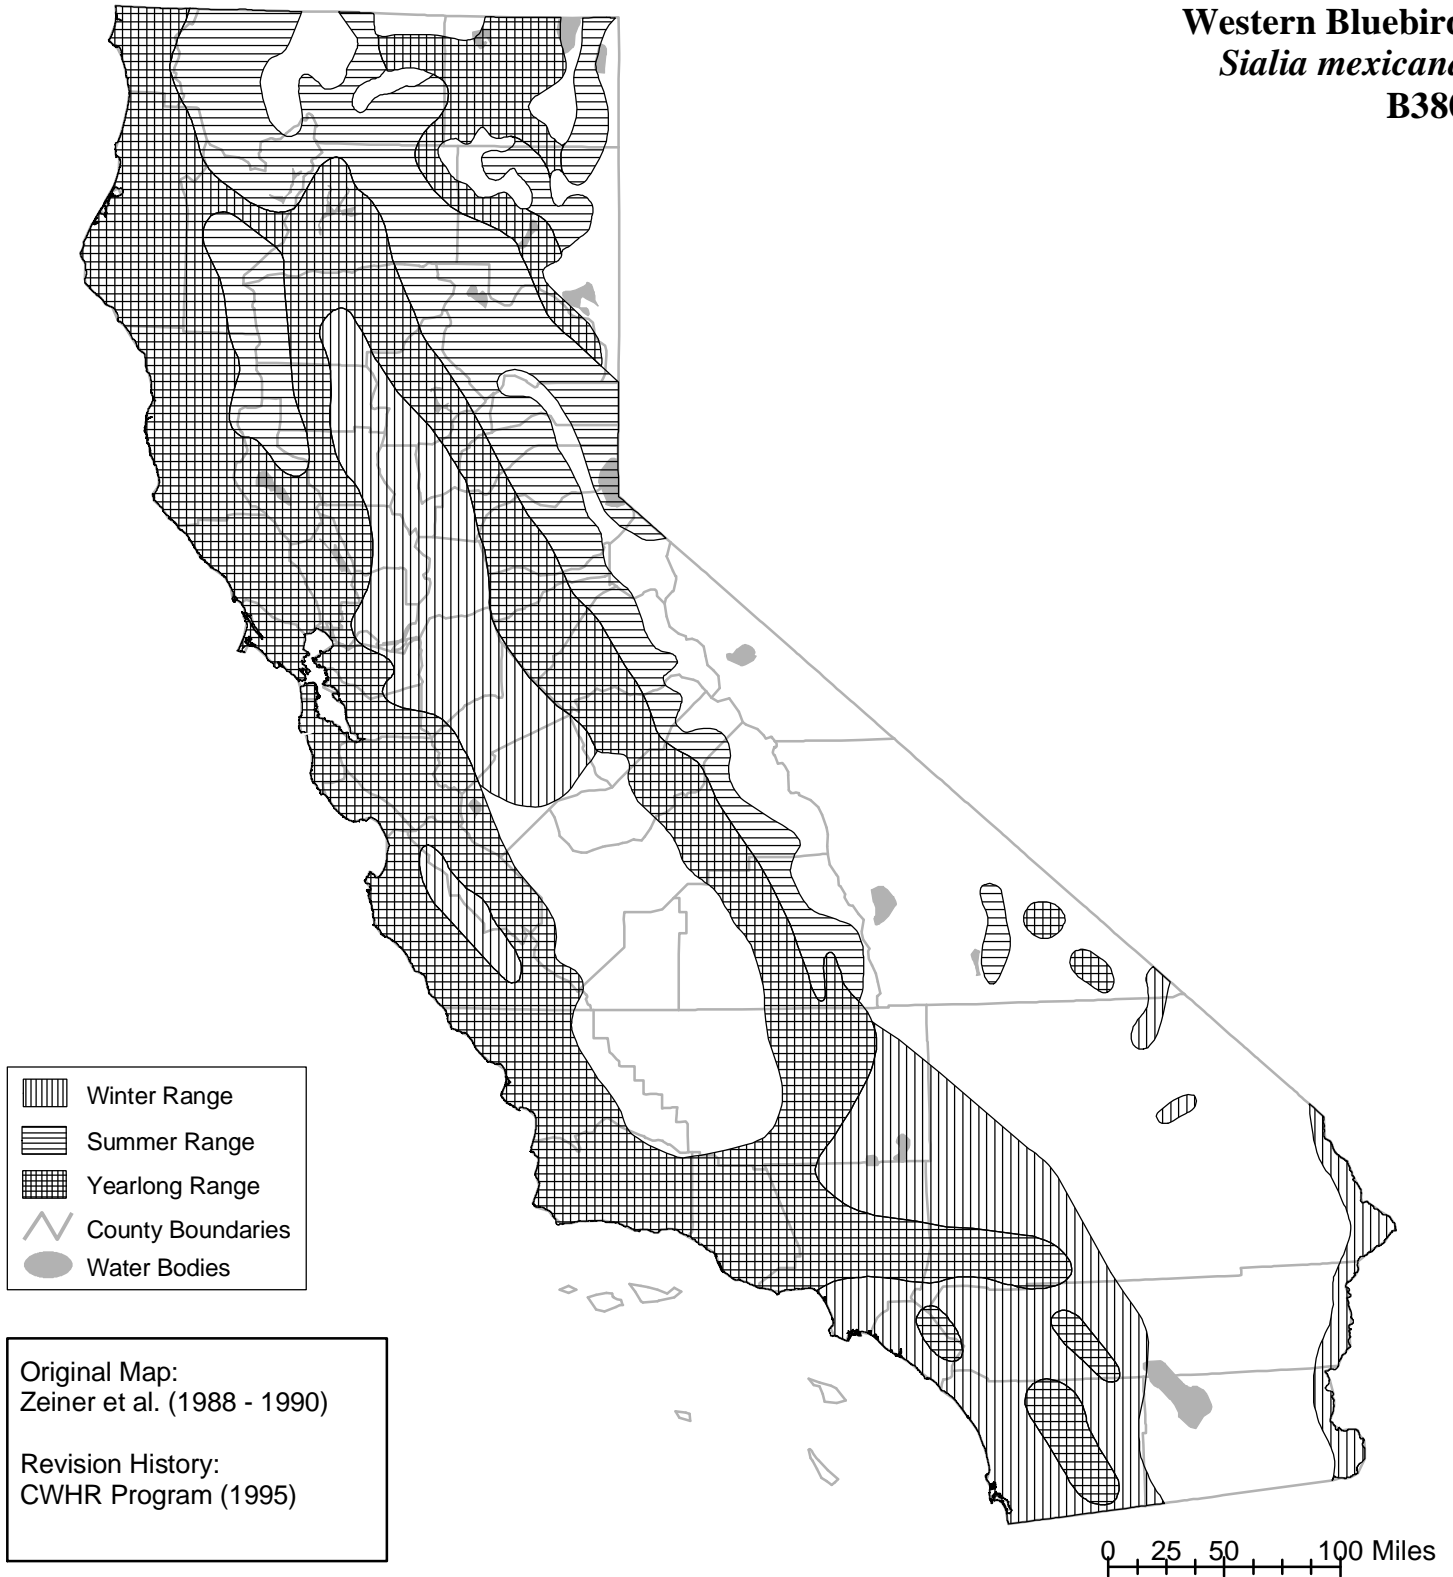

# California Wildlife Habitat Relationships System

California Department of Fish and Wildlife

California Interagency Wildlife Task Group

**Western Bluebird**  
*Sialia mexicana*  
**B380**

Range maps are based on available occurrence data and professional knowledge. They represent current, but not historic or potential, range. Unless otherwise noted above, maps were originally published in Zeiner, D.C., W.F. Laudenslayer, Jr., K.E. Mayer, and M. White, eds. 1988-1990. California's Wildlife. Vol. I-III. California Depart. of Fish and Game, Sacramento, California. Updates are noted in maps that have been added or edited since original publication.