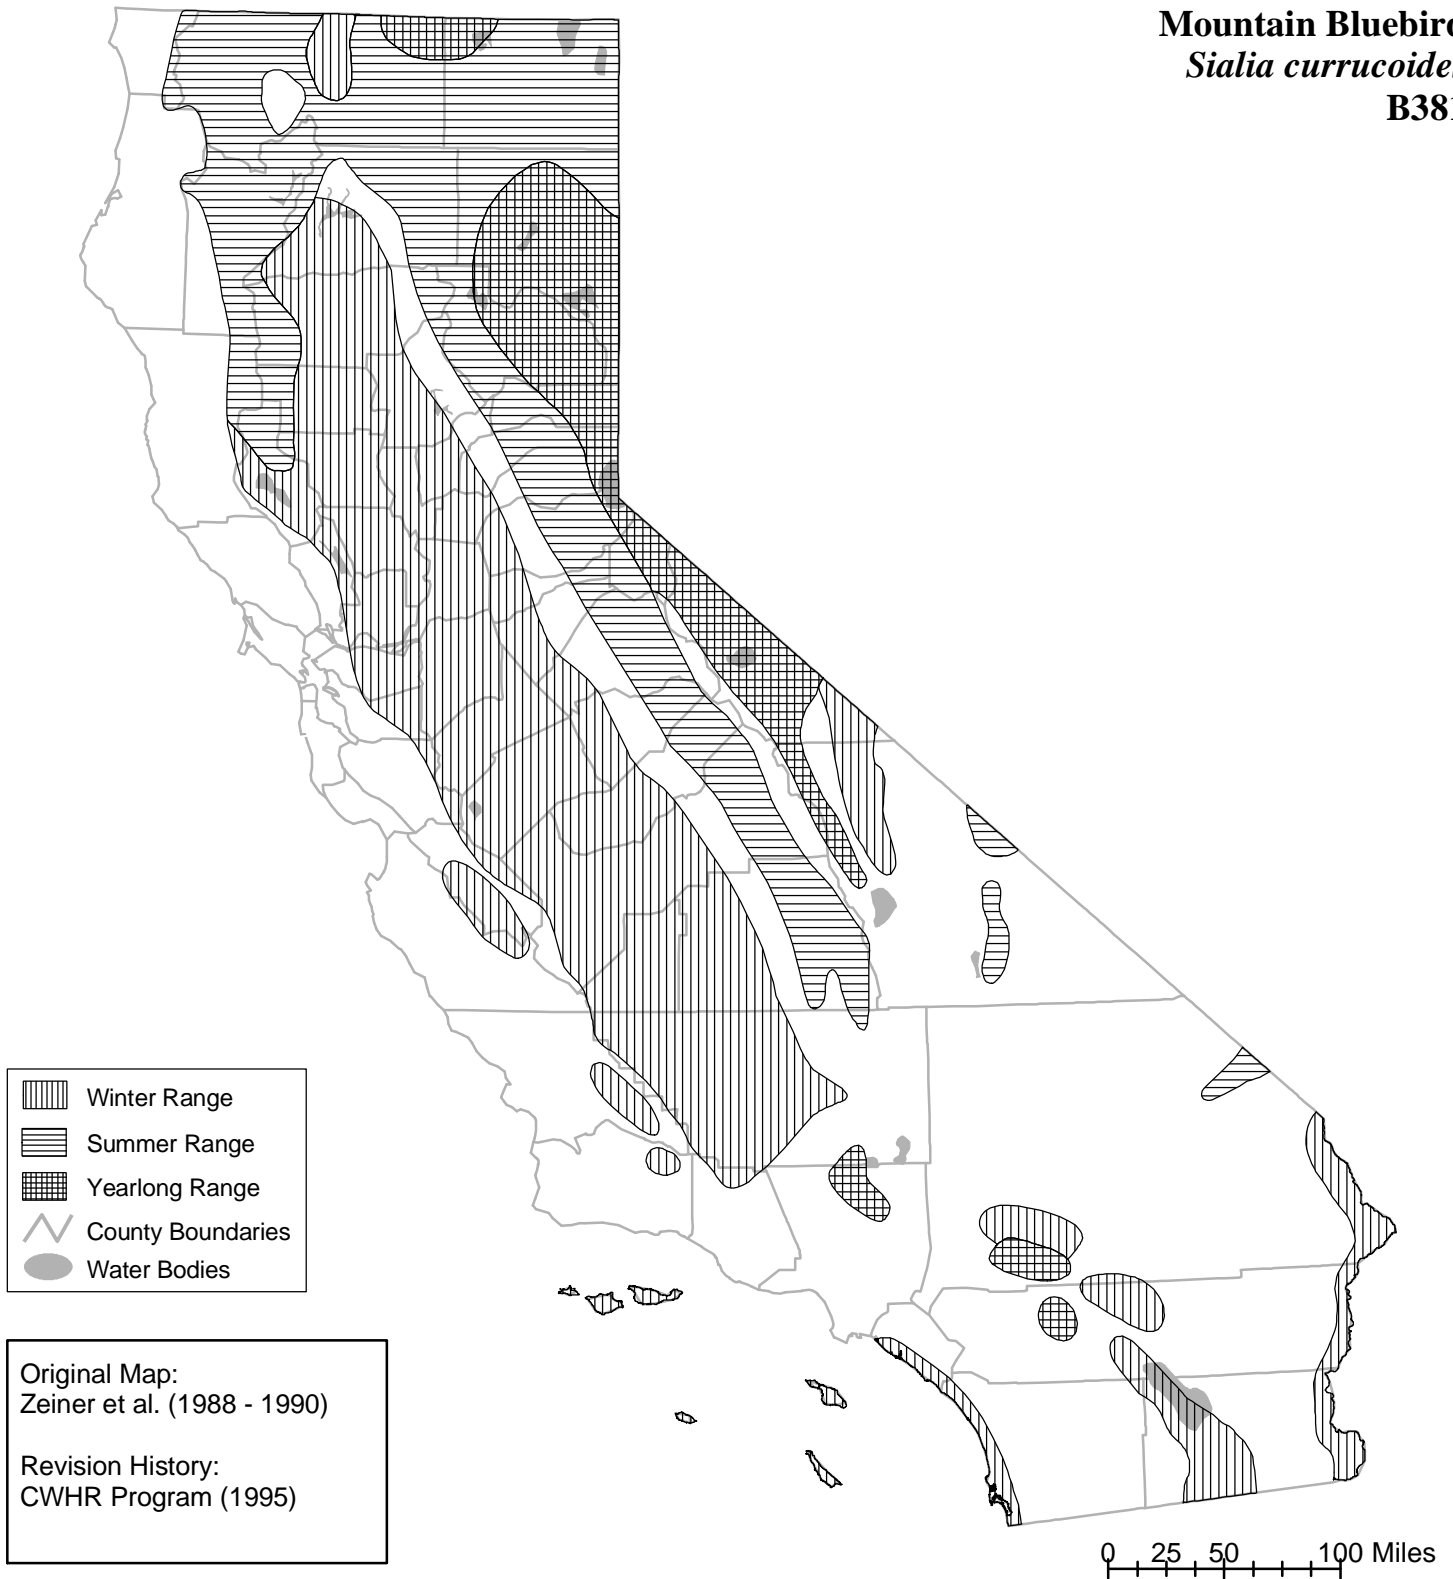

California Wildlife Habitat Relationships System

California Department of Fish and Wildlife

California Interagency Wildlife Task Group

Mountain Bluebird *Sialia currucoides* B381

Range maps are based on available occurrence data and professional knowledge. They represent current, but not historic or potential, range. Unless otherwise noted above, maps were originally published in Zeiner, D.C., W.F. Laudenslayer, Jr., K.E. Mayer, and M. White, eds. 1988-1990. California's Wildlife. Vol. I-III. California Depart. of Fish and Game, Sacramento, California. Updates are noted in maps that have been added or edited since original publication.