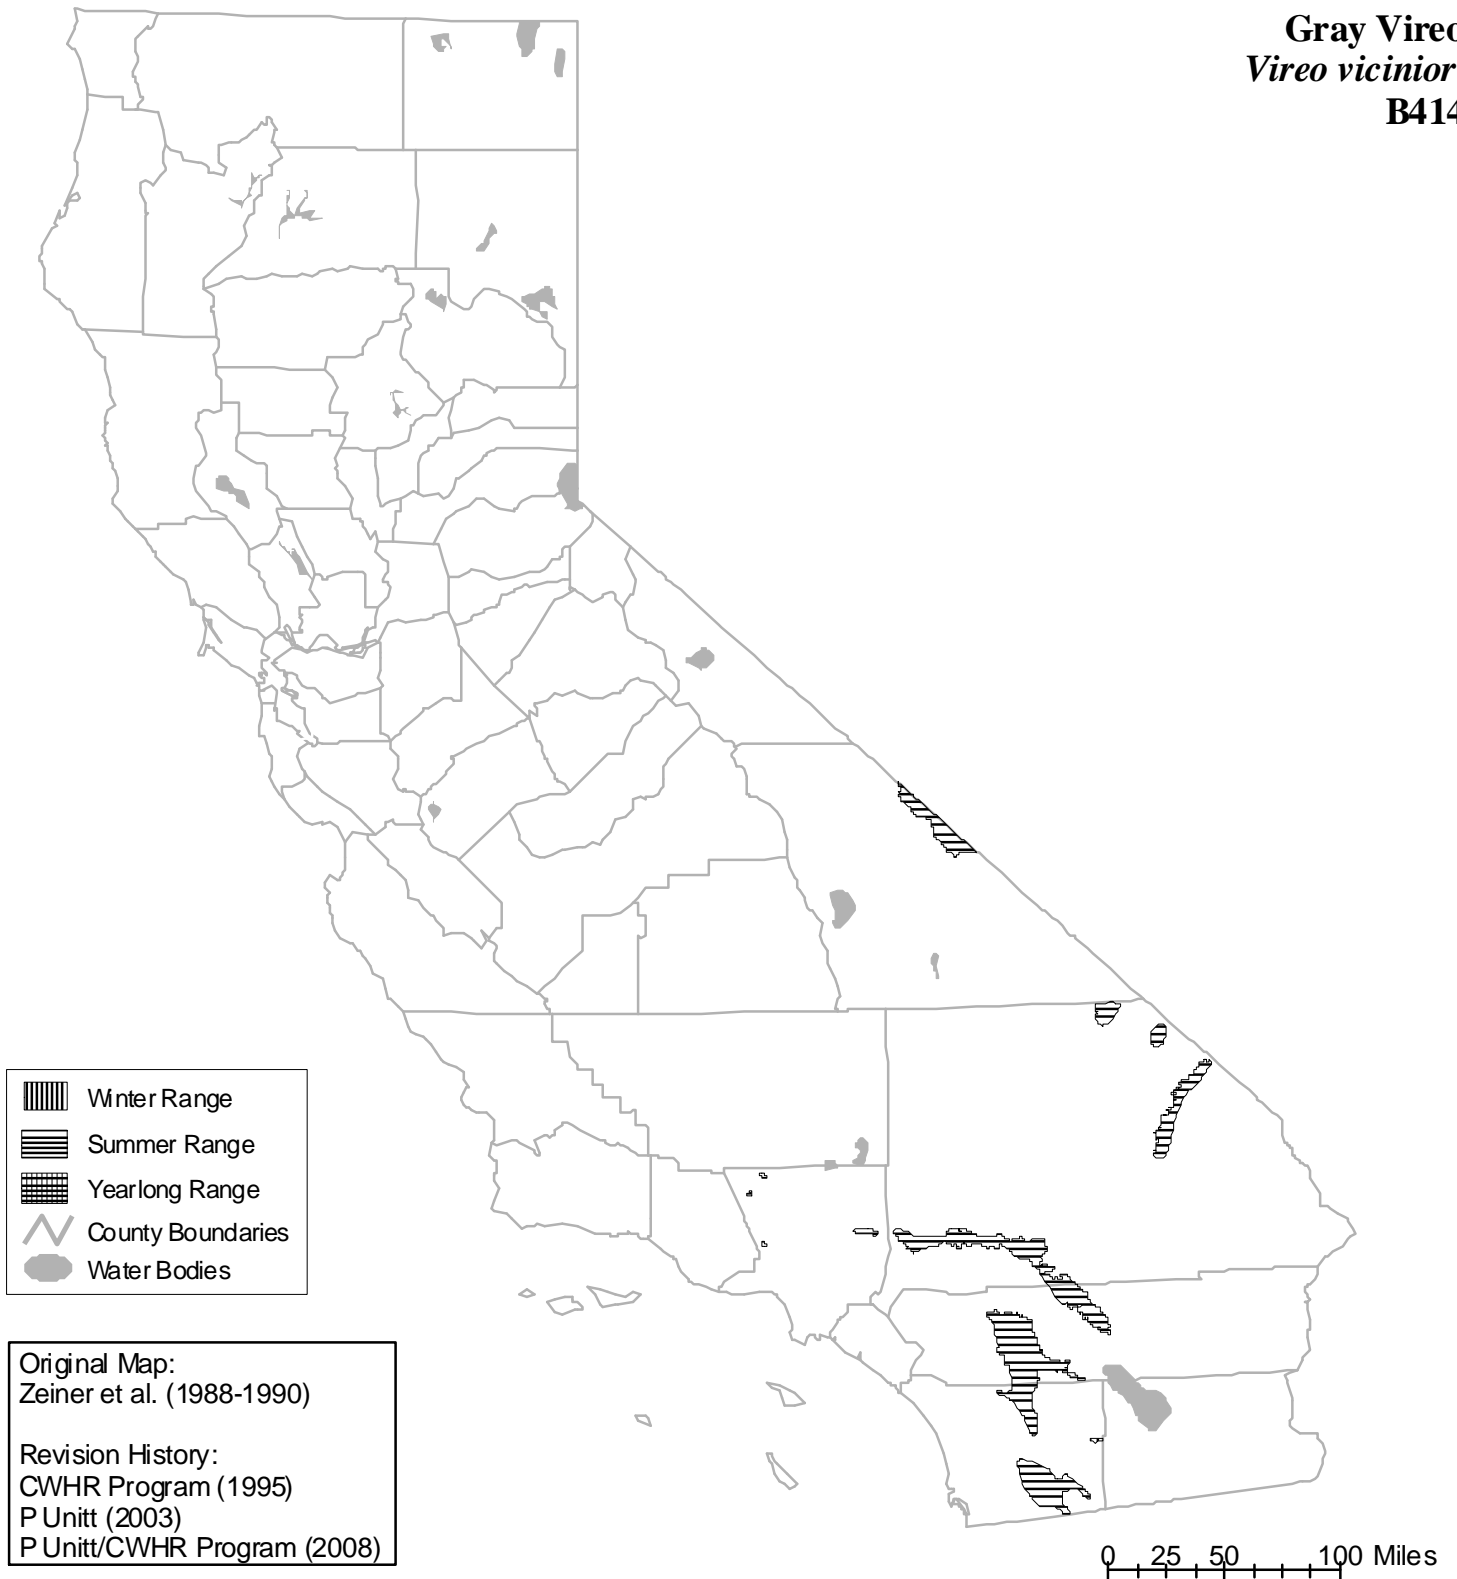

California Wildlife Habitat Relationships System

California Department of Fish and Wildlife

California Interagency Wildlife Task Group

Gray Vireo
Vireo vicinior
B414

Range maps are based on available occurrence data and professional knowledge. They represent current, but not historic or potential, range. Unless otherwise noted above, maps were originally published in Zeiner, D.C., W.F. Laudenslayer, Jr., K.E. Mayer, and M. White, eds. 1988-1990. California's Wildlife. Vol. I-III. California Depart. of Fish and Game, Sacramento, California. Updates are noted in maps that have been added or edited since original publication.