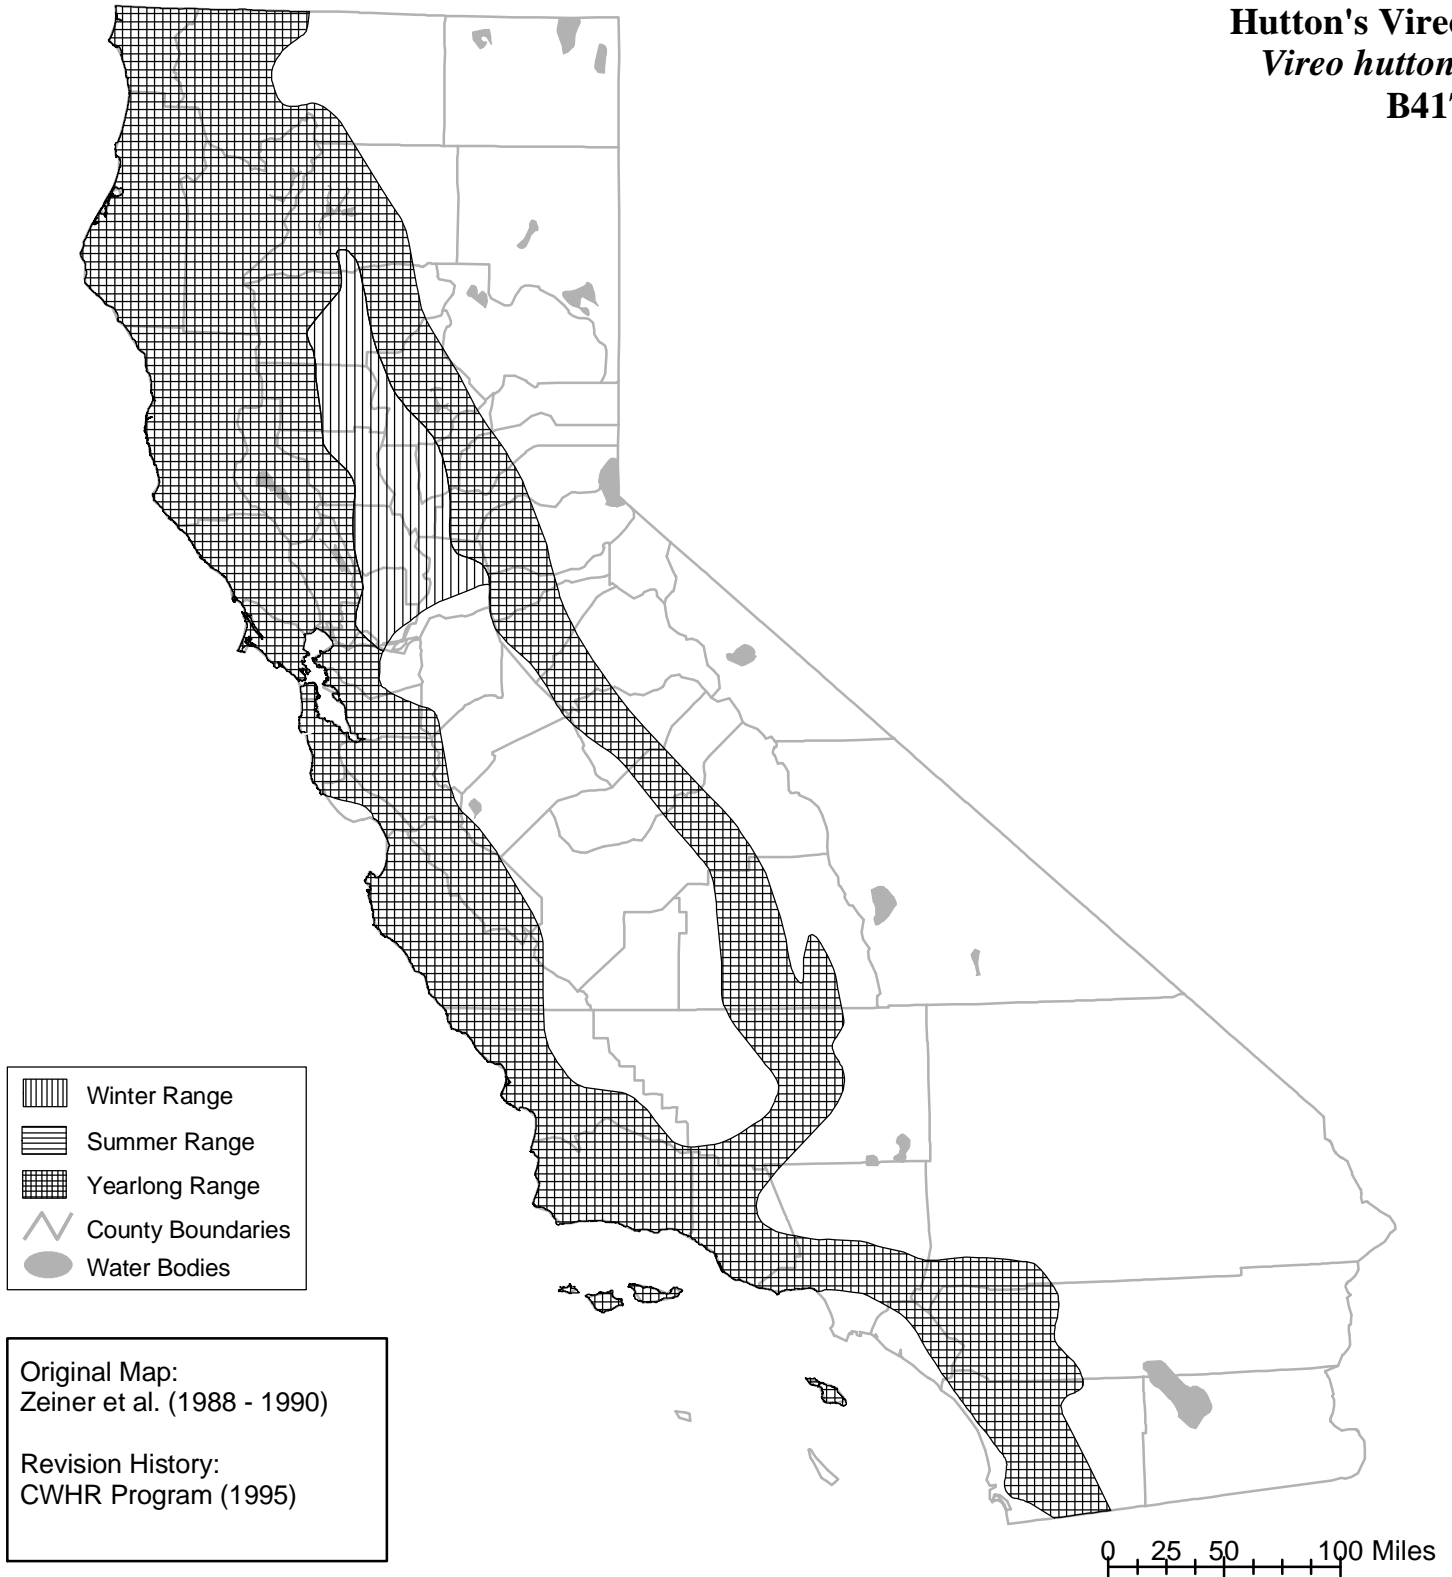

# California Wildlife Habitat Relationships System

California Department of Fish and Wildlife

California Interagency Wildlife Task Group

**Hutton's Vireo**  
*Vireo huttoni*  
**B417**

Range maps are based on available occurrence data and professional knowledge. They represent current, but not historic or potential, range. Unless otherwise noted above, maps were originally published in Zeiner, D.C., W.F. Laudenslayer, Jr., K.E. Mayer, and M. White, eds. 1988-1990. California's Wildlife. Vol. I-III. California Depart. of Fish and Game, Sacramento, California. Updates are noted in maps that have been added or edited since original publication.