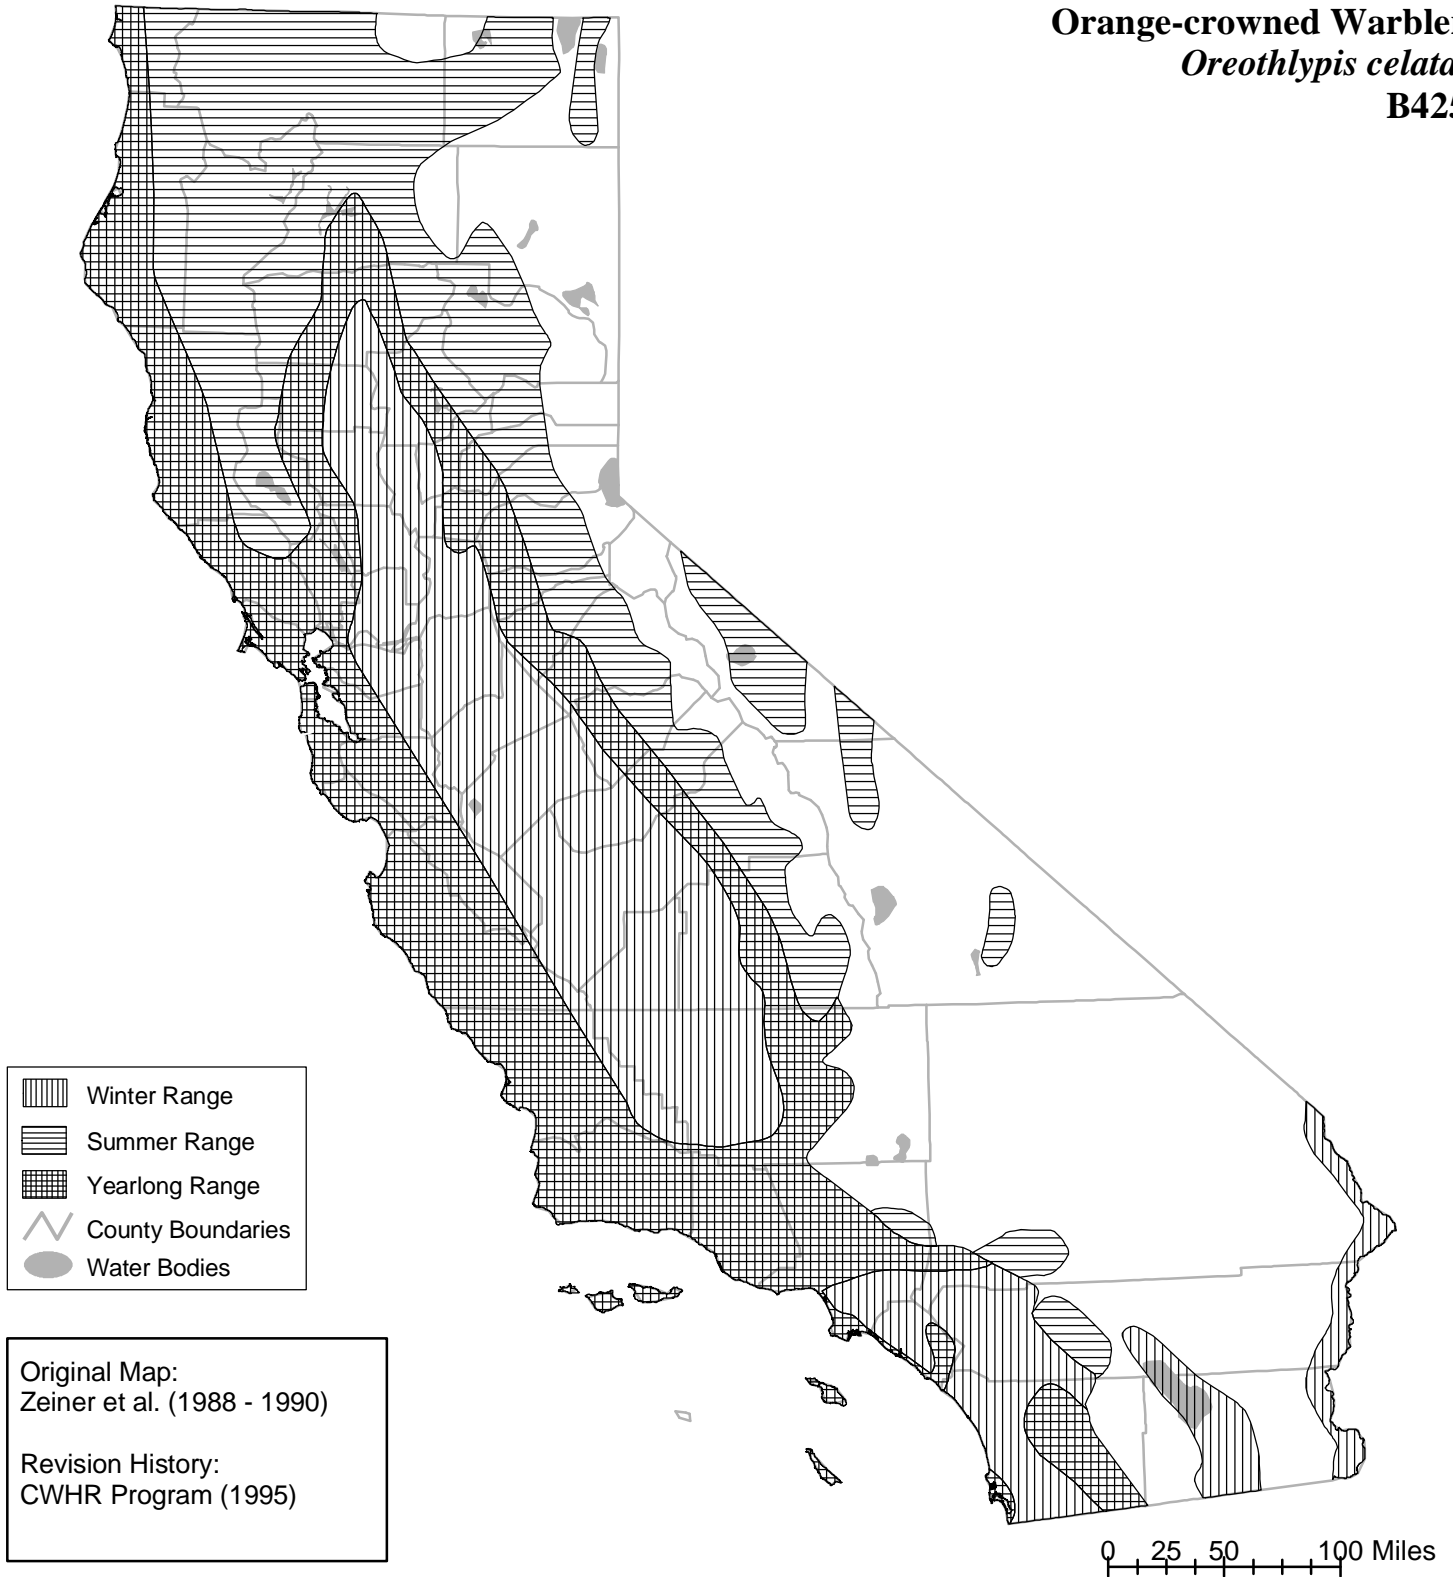

California Wildlife Habitat Relationships System

California Department of Fish and Wildlife

California Interagency Wildlife Task Group

Orange-crowned Warbler *Oreothlypis celata* B425

Range maps are based on available occurrence data and professional knowledge. They represent current, but not historic or potential, range. Unless otherwise noted above, maps were originally published in Zeiner, D.C., W.F. Laudenslayer, Jr., K.E. Mayer, and M. White, eds. 1988-1990. California's Wildlife. Vol. I-III. California Depart. of Fish and Game, Sacramento, California. Updates are noted in maps that have been added or edited since original publication.