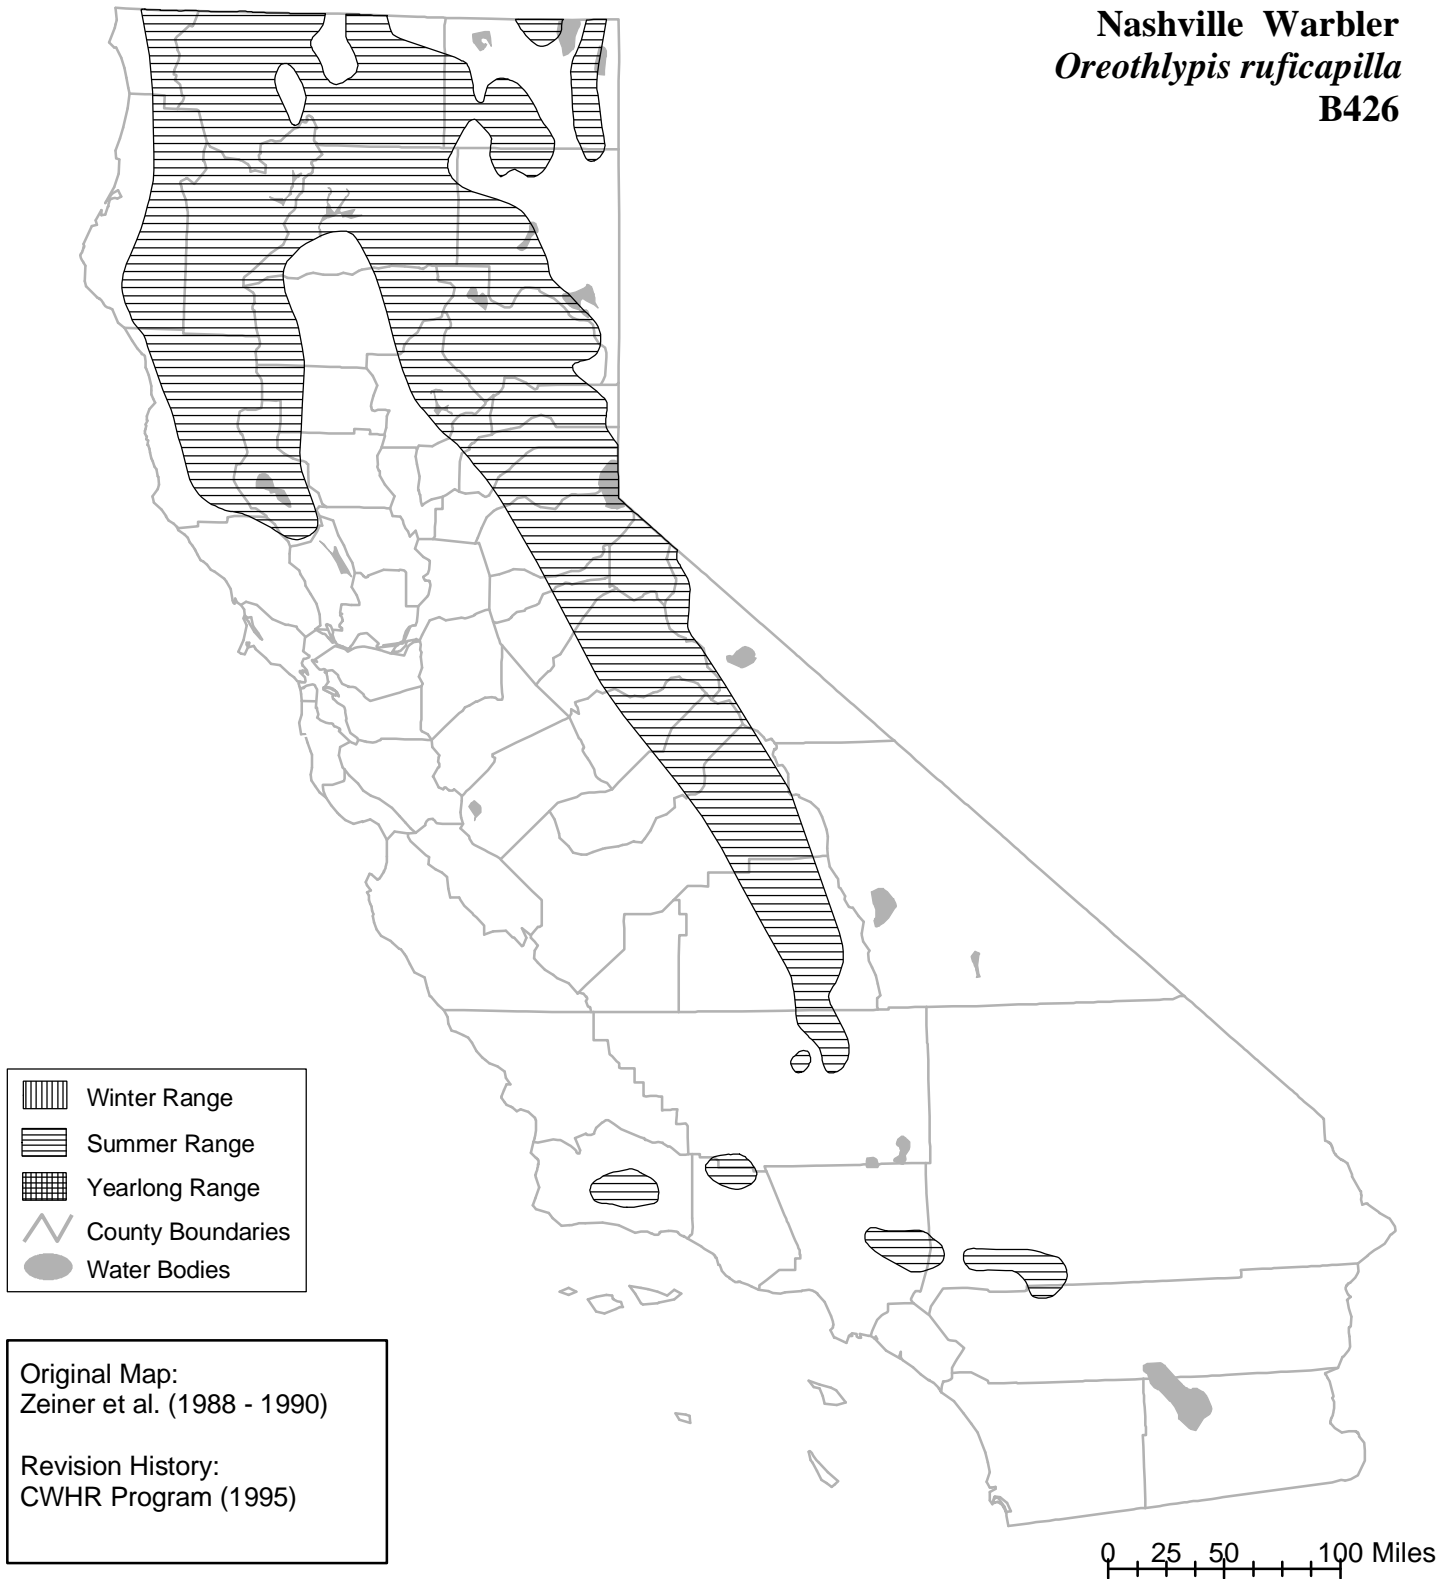

# California Wildlife Habitat Relationships System

California Department of Fish and Wildlife

California Interagency Wildlife Task Group

## Nashville Warbler *Oreothlypis ruficapilla* B426

Range maps are based on available occurrence data and professional knowledge. They represent current, but not historic or potential, range. Unless otherwise noted above, maps were originally published in Zeiner, D.C., W.F. Laudenslayer, Jr., K.E. Mayer, and M. White, eds. 1988-1990. California's Wildlife. Vol. I-III. California Depart. of Fish and Game, Sacramento, California. Updates are noted in maps that have been added or edited since original publication.