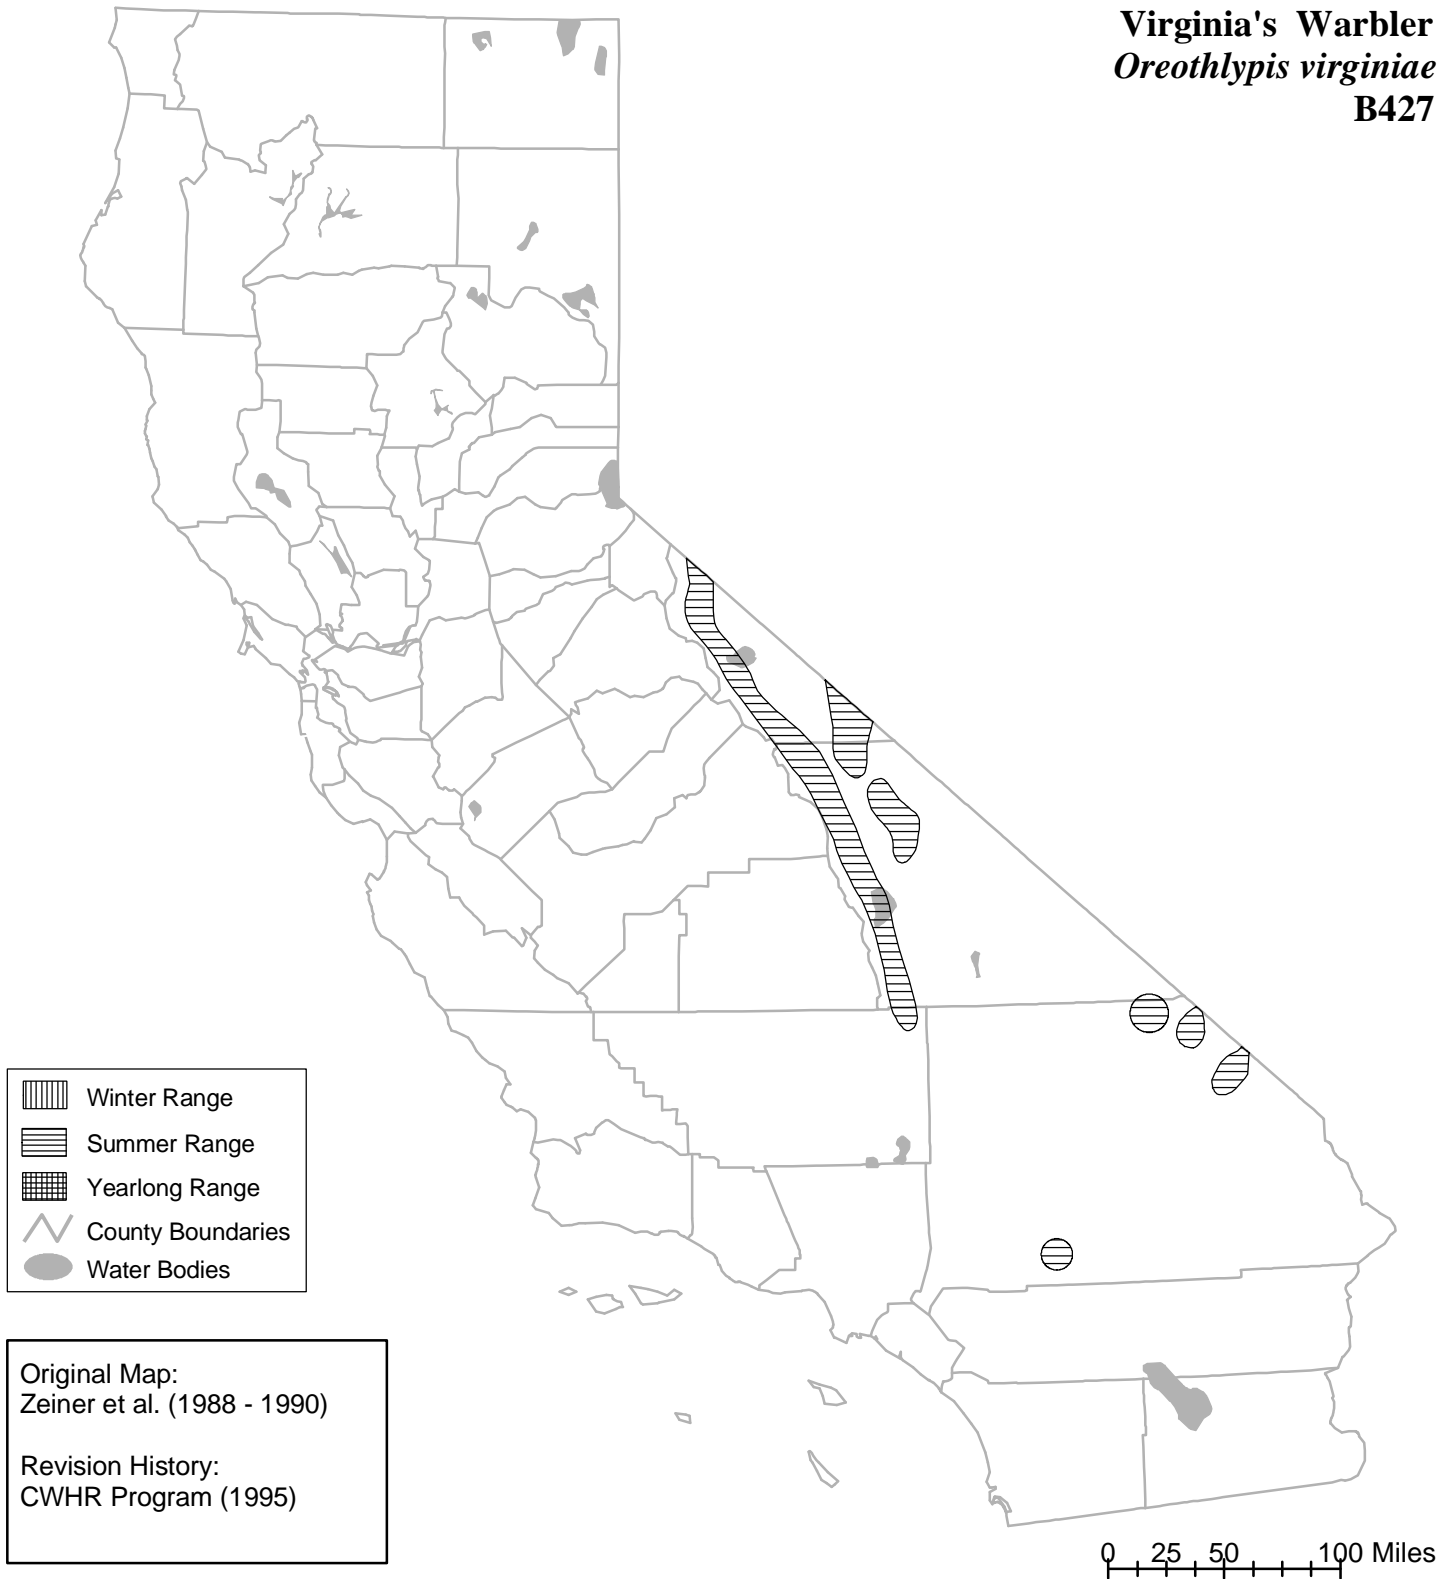

# California Wildlife Habitat Relationships System

California Department of Fish and Wildlife

California Interagency Wildlife Task Group

## Virginia's Warbler *Oreothlypis virginiae* B427

Range maps are based on available occurrence data and professional knowledge. They represent current, but not historic or potential, range. Unless otherwise noted above, maps were originally published in Zeiner, D.C., W.F. Laudenslayer, Jr., K.E. Mayer, and M. White, eds. 1988-1990. California's Wildlife. Vol. I-III. California Depart. of Fish and Game, Sacramento, California. Updates are noted in maps that have been added or edited since original publication.