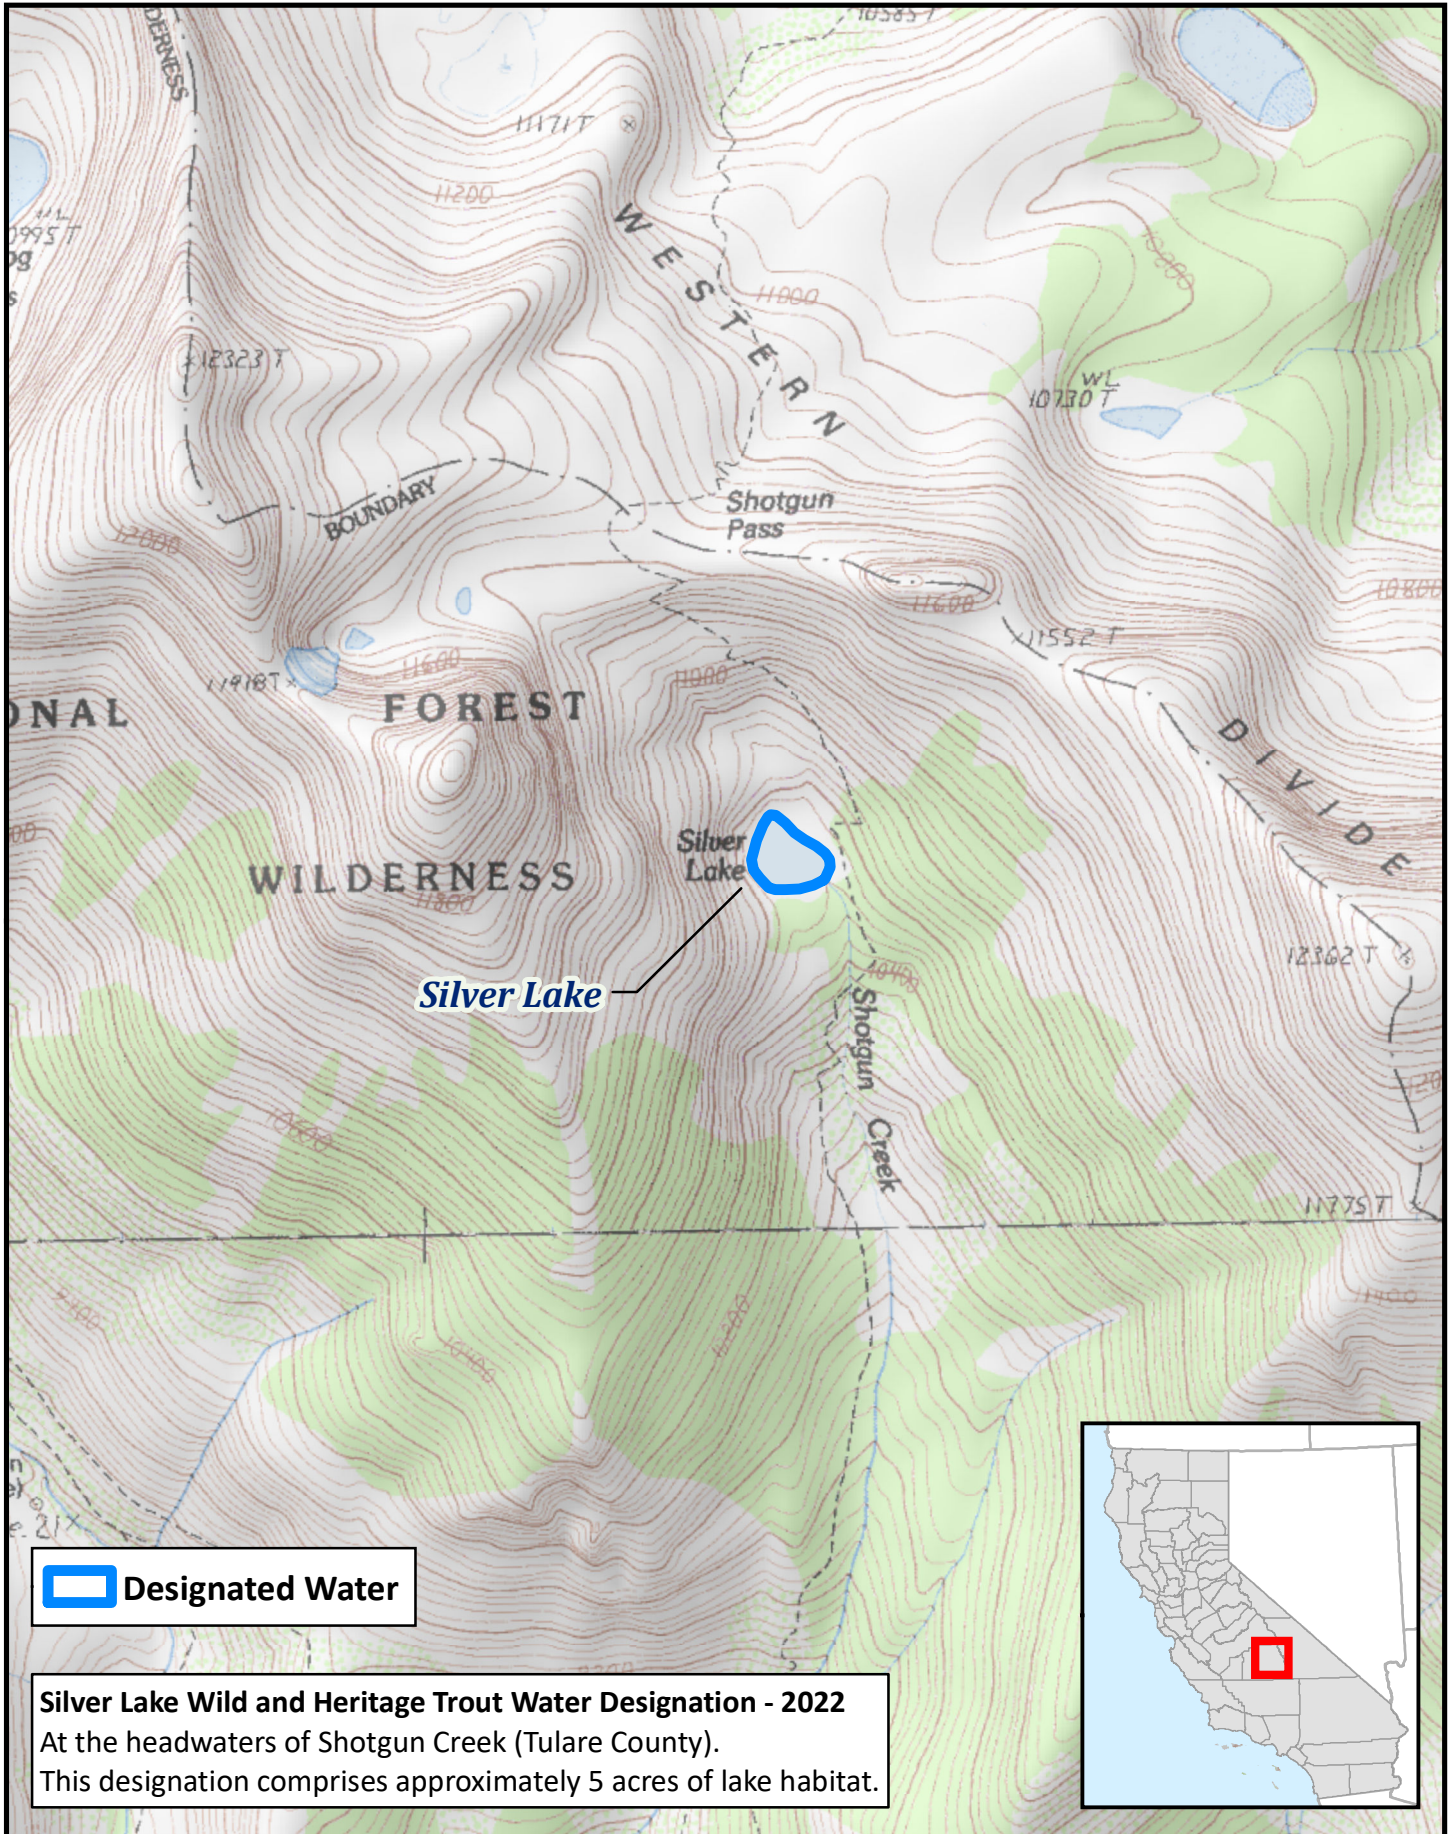

Silver Lake Designated Wild and Heritage Trout Water - 2022

0 0.1 0.2 0.4 Miles