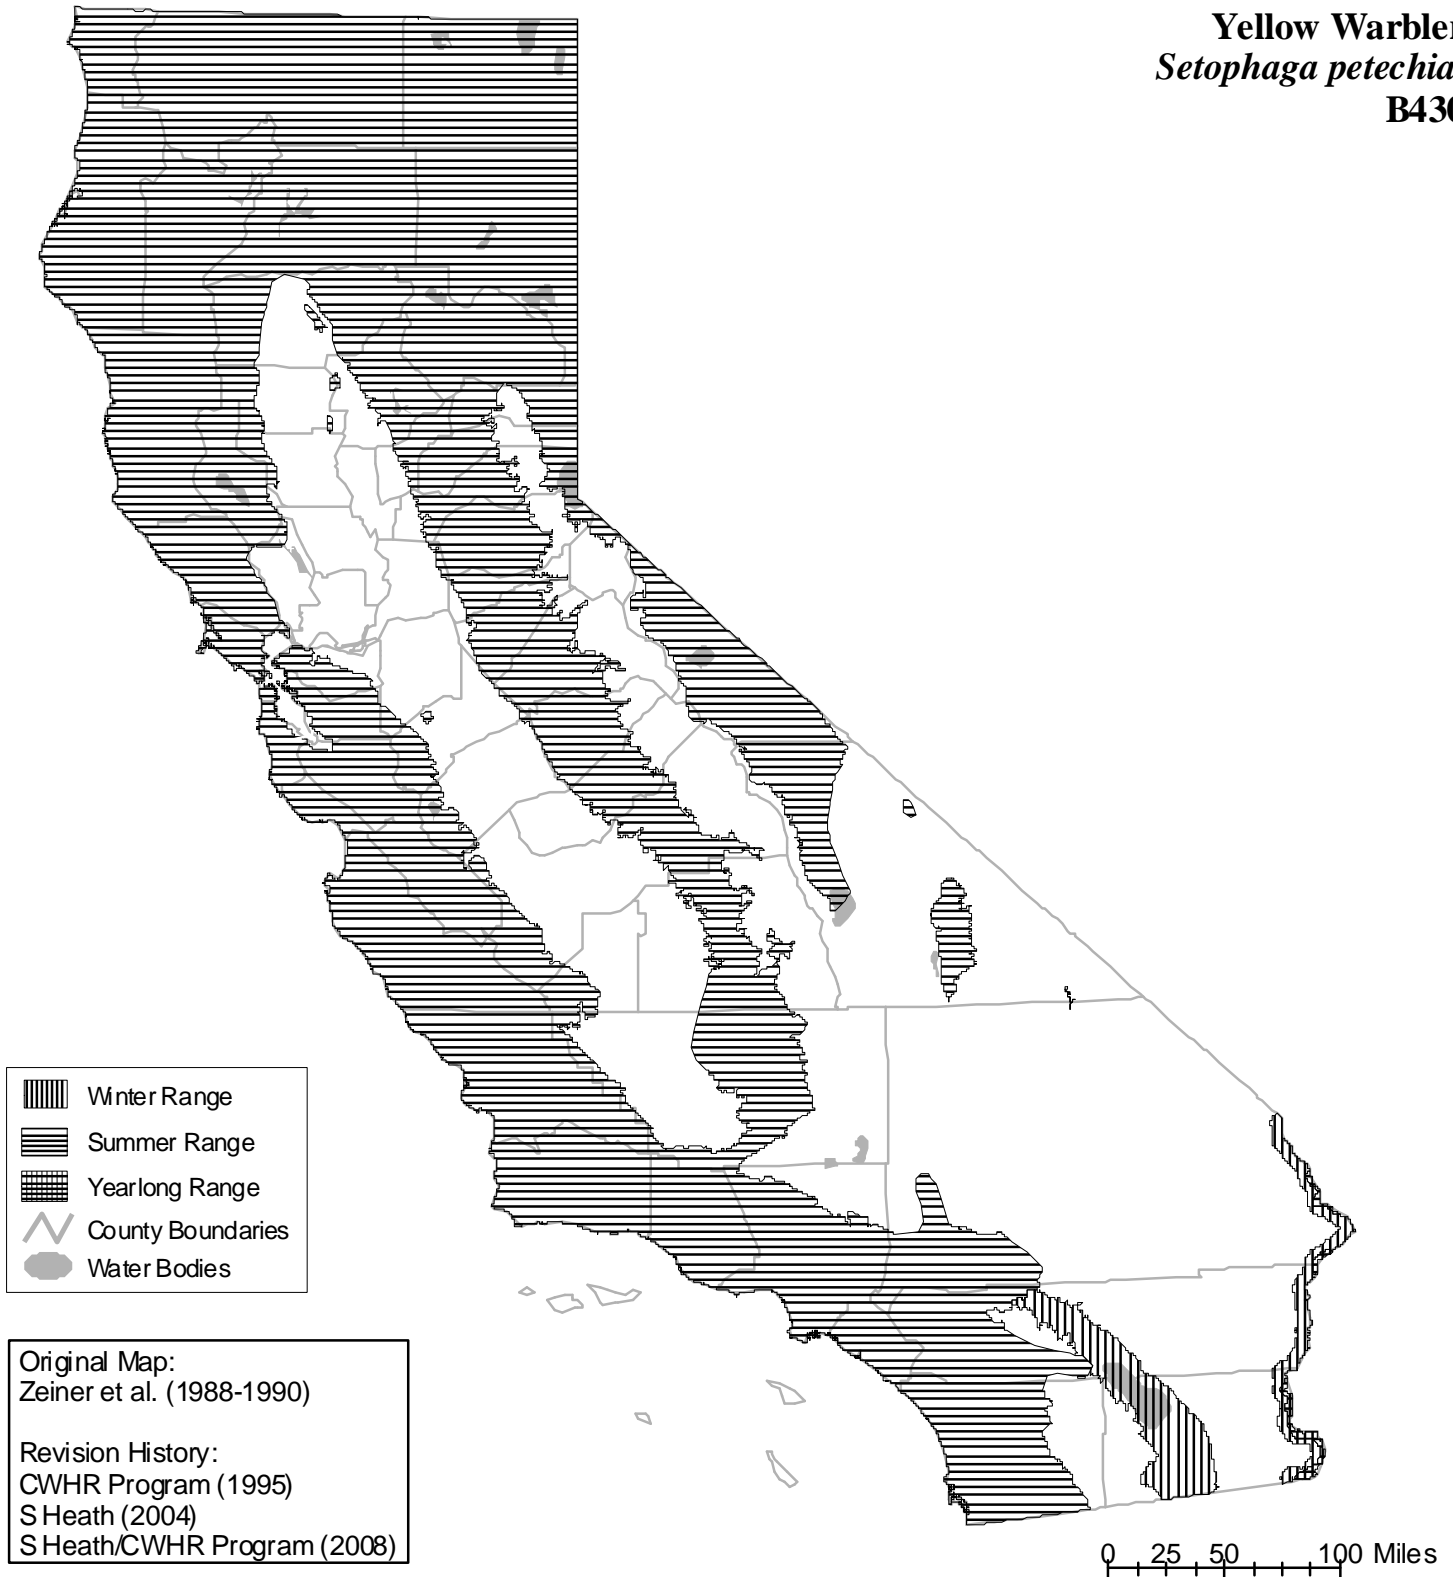

# California Wildlife Habitat Relationships System

California Department of Fish and Wildlife

California Interagency Wildlife Task Group

---

## Yellow Warbler *Setophaga petechia* B430

---

Range maps are based on available occurrence data and professional knowledge. They represent current, but not historic or potential, range. Unless otherwise noted above, maps were originally published in Zeiner, D.C., W.F. Laudenslayer, Jr., K.E. Mayer, and M. White, eds. 1988-1990. California's Wildlife. Vol. I-III. California Depart. of Fish and Game, Sacramento, California. Updates are noted in maps that have been added or edited since original publication.