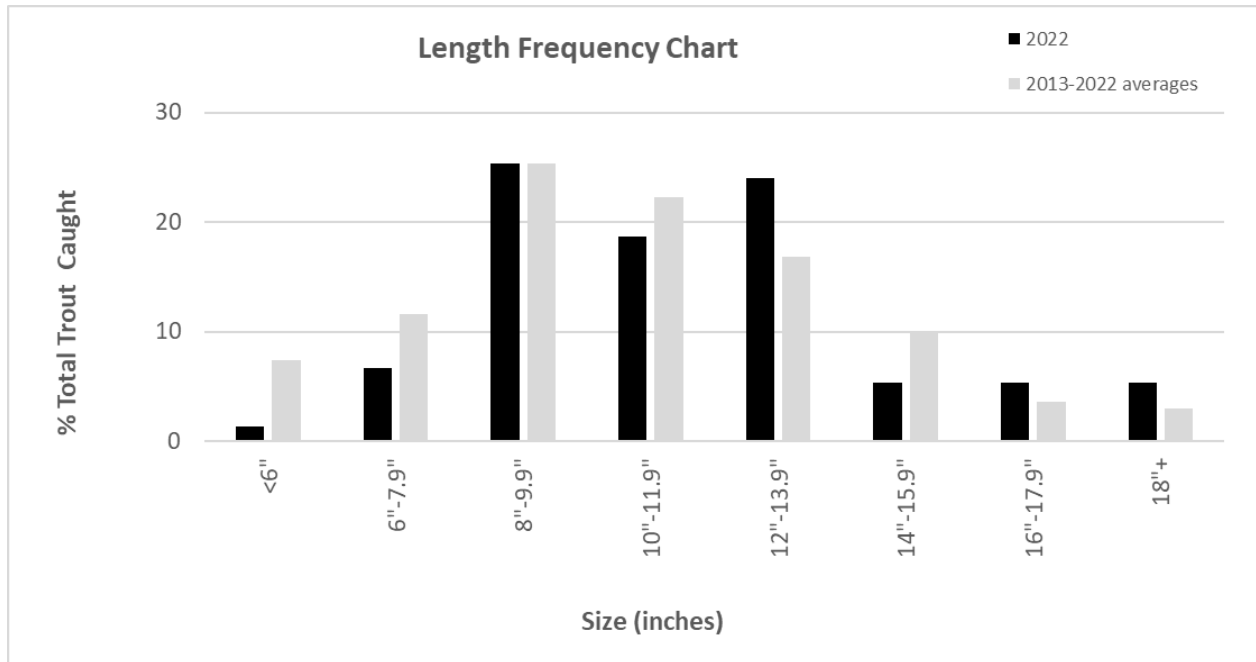

Klamath River Angler Survey Box Results

Table 1. Summary of ASB data from 2013-2022, all species are combined.

Year	Number of Forms	Fish caught per hour	Number of trout caught
2022	20	1.53	75
2013-2022 (averages)	27.4	2.43	207.6

Figure 1. Chart showing distribution of size classes captured from 2013-2022.

Table 2. Results of the angler satisfaction survey (averages): -2 (least satisfied) to +2 (most satisfied).

Year	Overall angling experience	Size of fish	Number of fish
2022	1.16	1	0.63
2013-2022	1.19	0.9	0.89