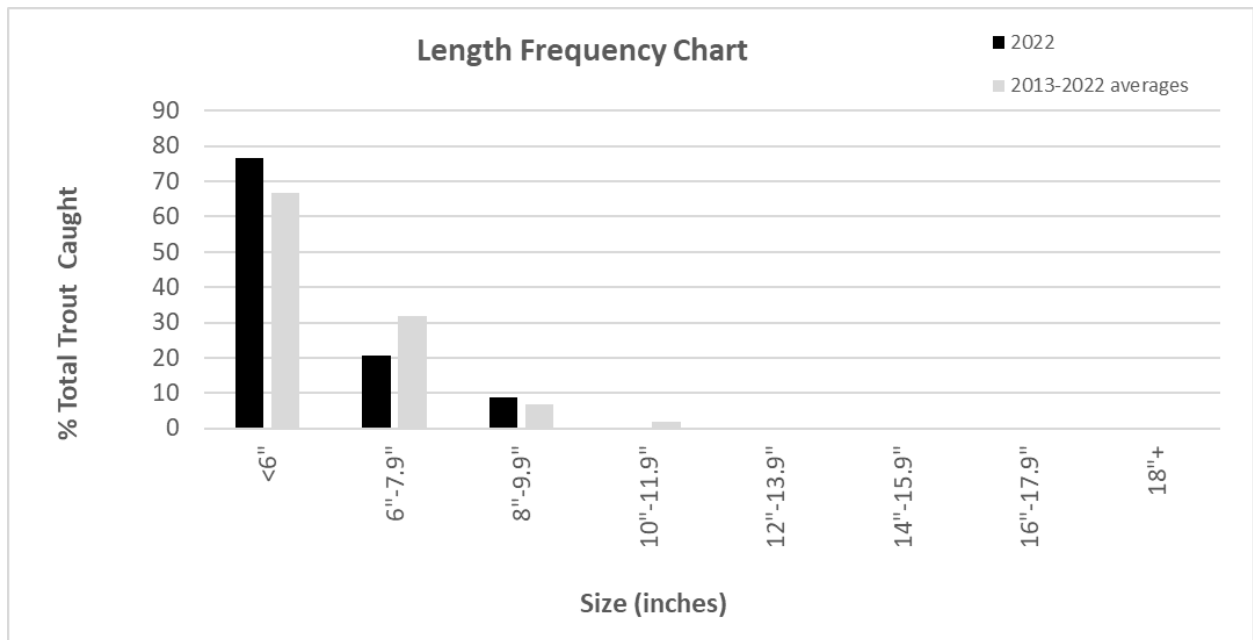

## Lassen Creek Angler Survey Box Results

Table 1. Summary of ASB data from 2013-2022, all trout are Goose Lake Redband Trout.

Year	Number of Forms	Fish caught per hour	Number of trout caught
2022	9	2.57	34
2013-2022 (averages)	163	2.85	69.7

Figure 1. Chart showing distribution of size classes captured from 2013-2022.

Table 2. Results of the angler satisfaction survey (averages): -2 (least satisfied) to +2 (most satisfied).

Year	Overall angling experience	Size of fish	Number of fish
2022	1.22	1.22	1.22
2013-2022	1.23	0.40	1.03