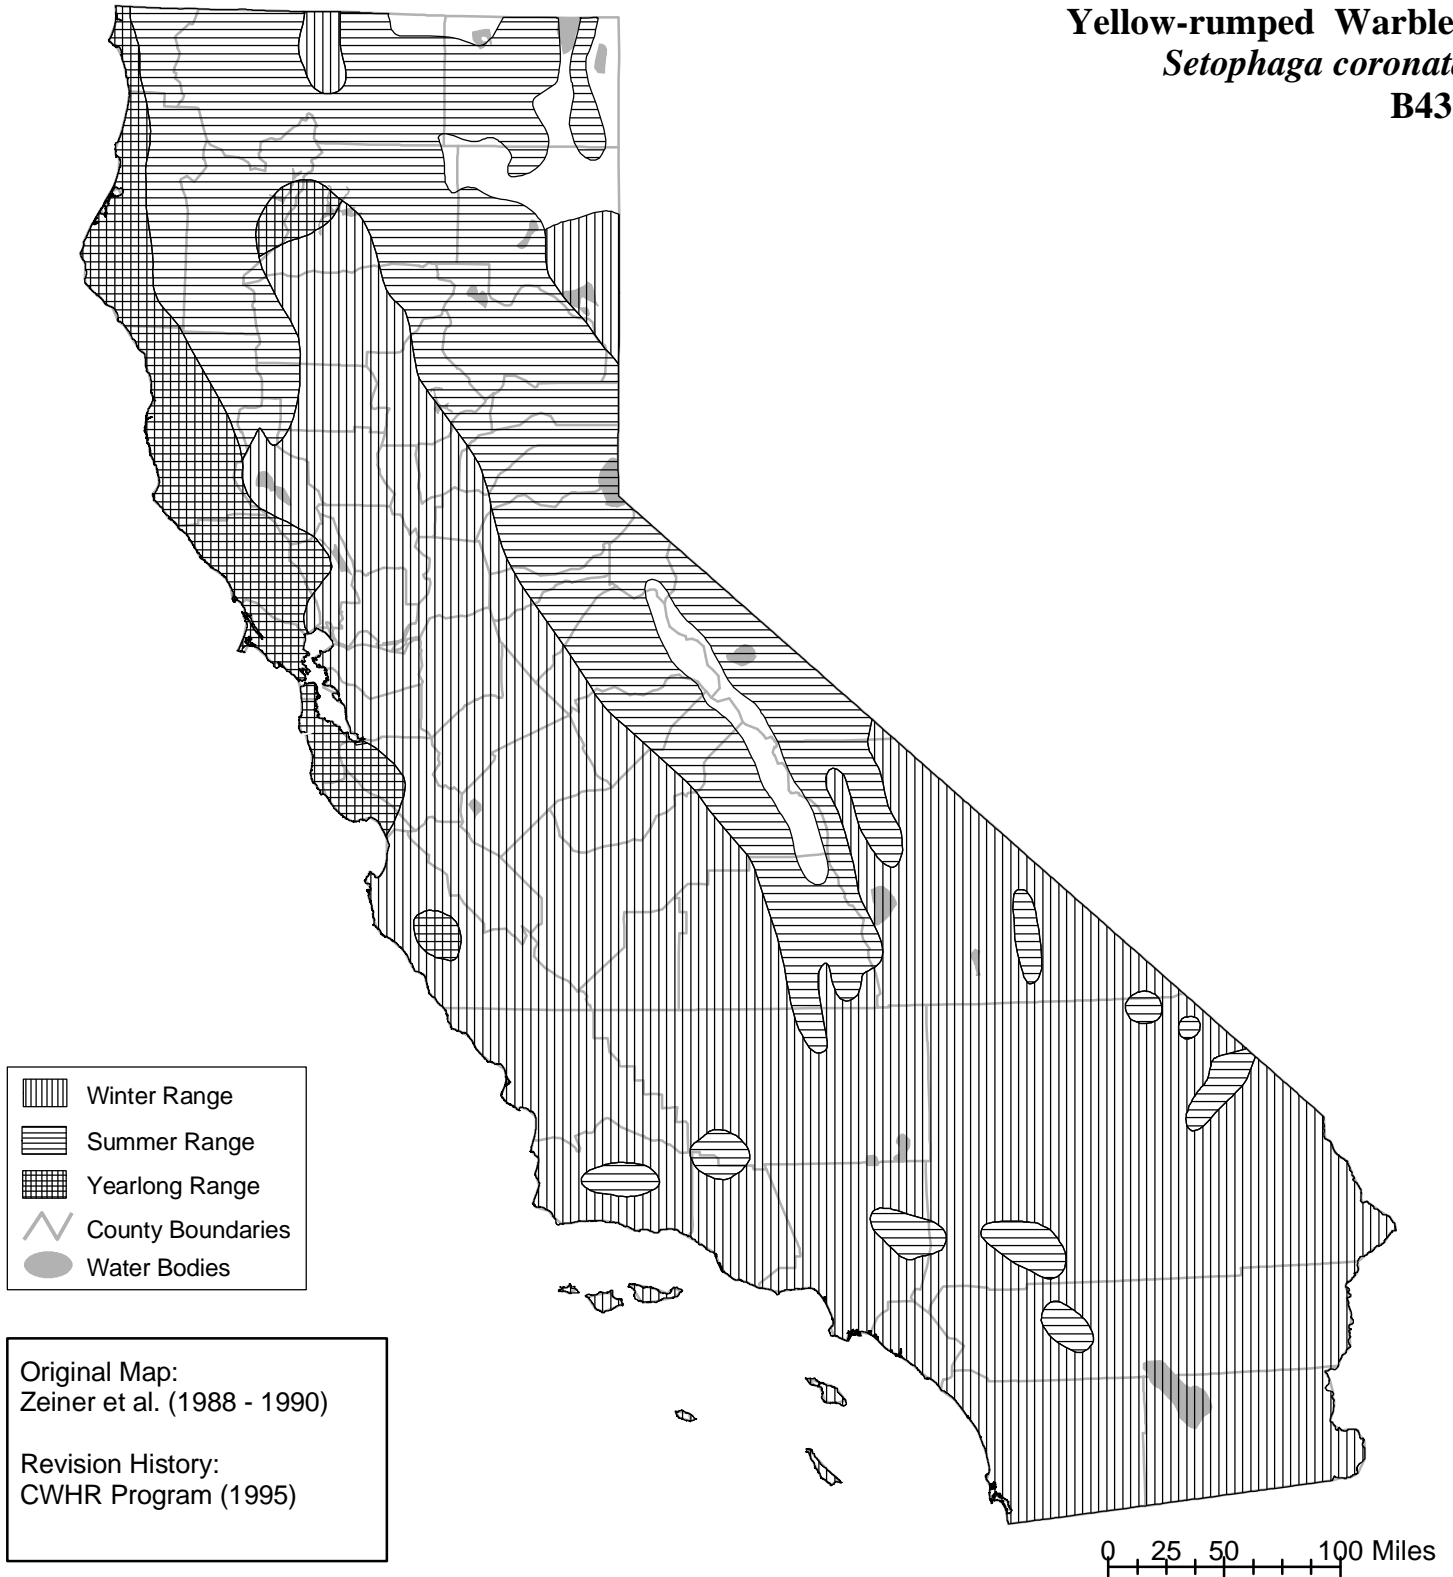

California Wildlife Habitat Relationships System

California Department of Fish and Wildlife

California Interagency Wildlife Task Group

Yellow-rumped Warbler *Setophaga coronata* B435

Range maps are based on available occurrence data and professional knowledge. They represent current, but not historic or potential, range. Unless otherwise noted above, maps were originally published in Zeiner, D.C., W.F. Laudenslayer, Jr., K.E. Mayer, and M. White, eds. 1988-1990. California's Wildlife. Vol. I-III. California Depart. of Fish and Game, Sacramento, California. Updates are noted in maps that have been added or edited since original publication.