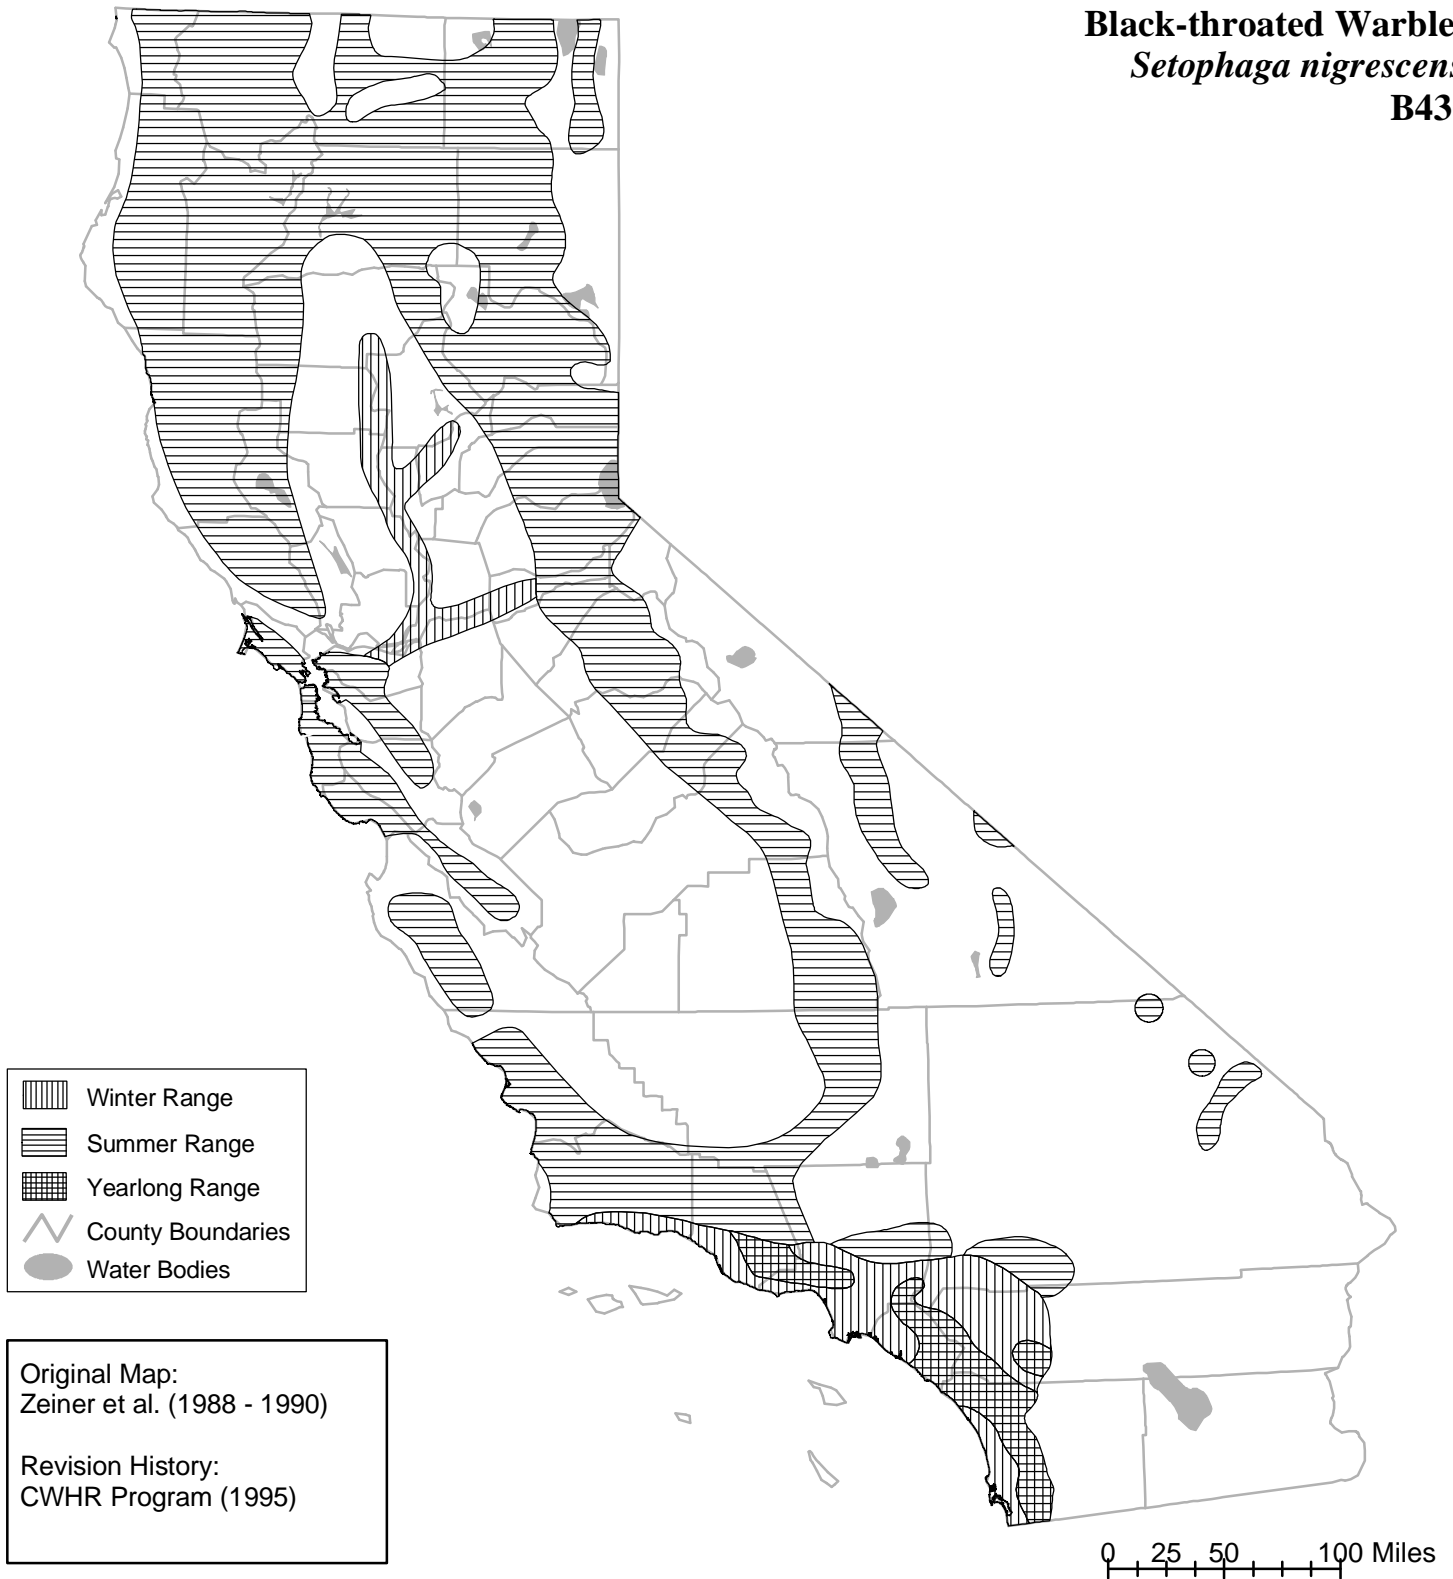

California Wildlife Habitat Relationships System

California Department of Fish and Wildlife

California Interagency Wildlife Task Group

Black-throated Warbler

Setophaga nigrescens

B436

Range maps are based on available occurrence data and professional knowledge. They represent current, but not historic or potential, range. Unless otherwise noted above, maps were originally published in Zeiner, D.C., W.F. Laudenslayer, Jr., K.E. Mayer, and M. White, eds. 1988-1990. California's Wildlife. Vol. I-III. California Depart. of Fish and Game, Sacramento, California. Updates are noted in maps that have been added or edited since original publication.