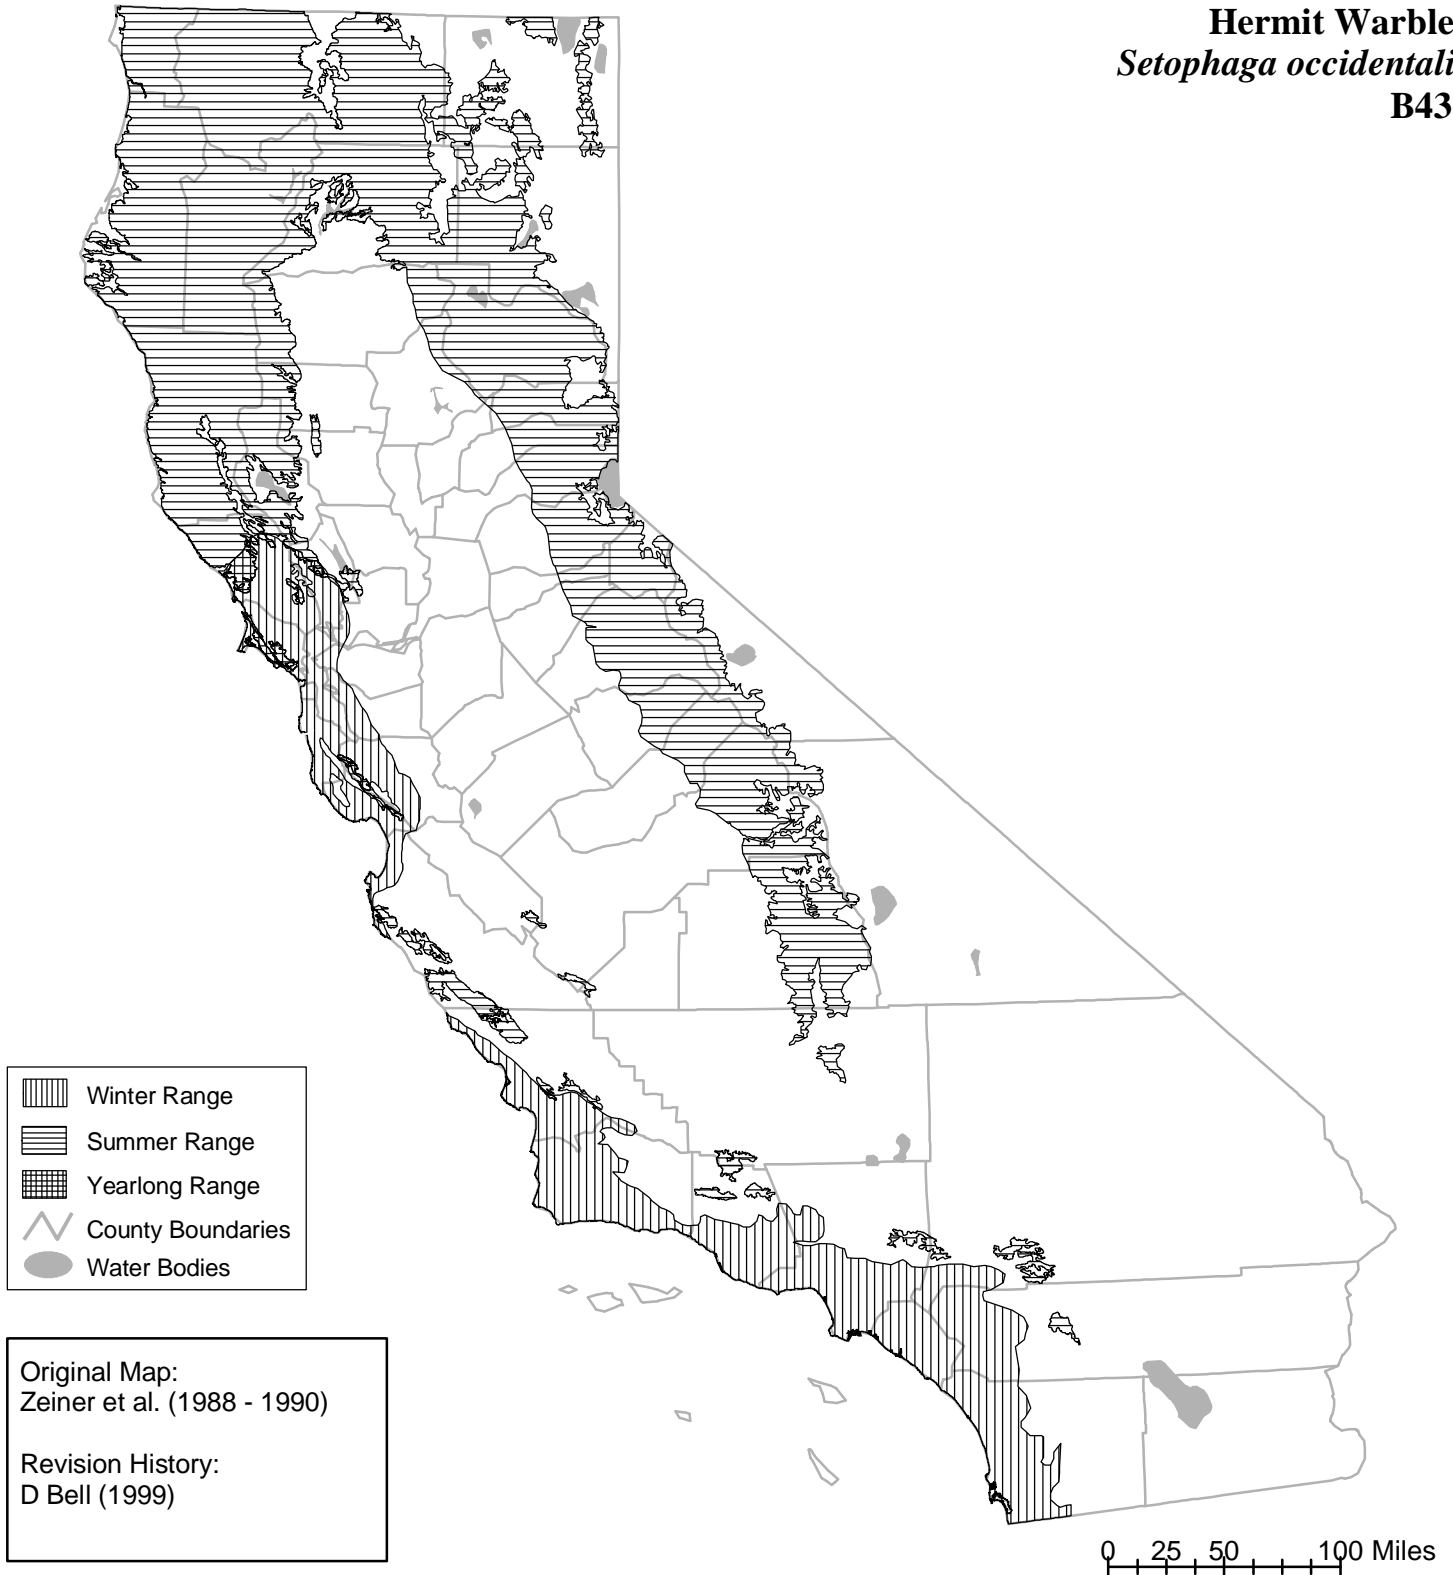

California Wildlife Habitat Relationships System

California Department of Fish and Wildlife

California Interagency Wildlife Task Group

Hermit Warbler *Setophaga occidentalis* B438

Range maps are based on available occurrence data and professional knowledge. They represent current, but not historic or potential, range. Unless otherwise noted above, maps were originally published in Zeiner, D.C., W.F. Laudenslayer, Jr., K.E. Mayer, and M. White, eds. 1988-1990. California's Wildlife. Vol. I-III. California Depart. of Fish and Game, Sacramento, California. Updates are noted in maps that have been added or edited since original publication.