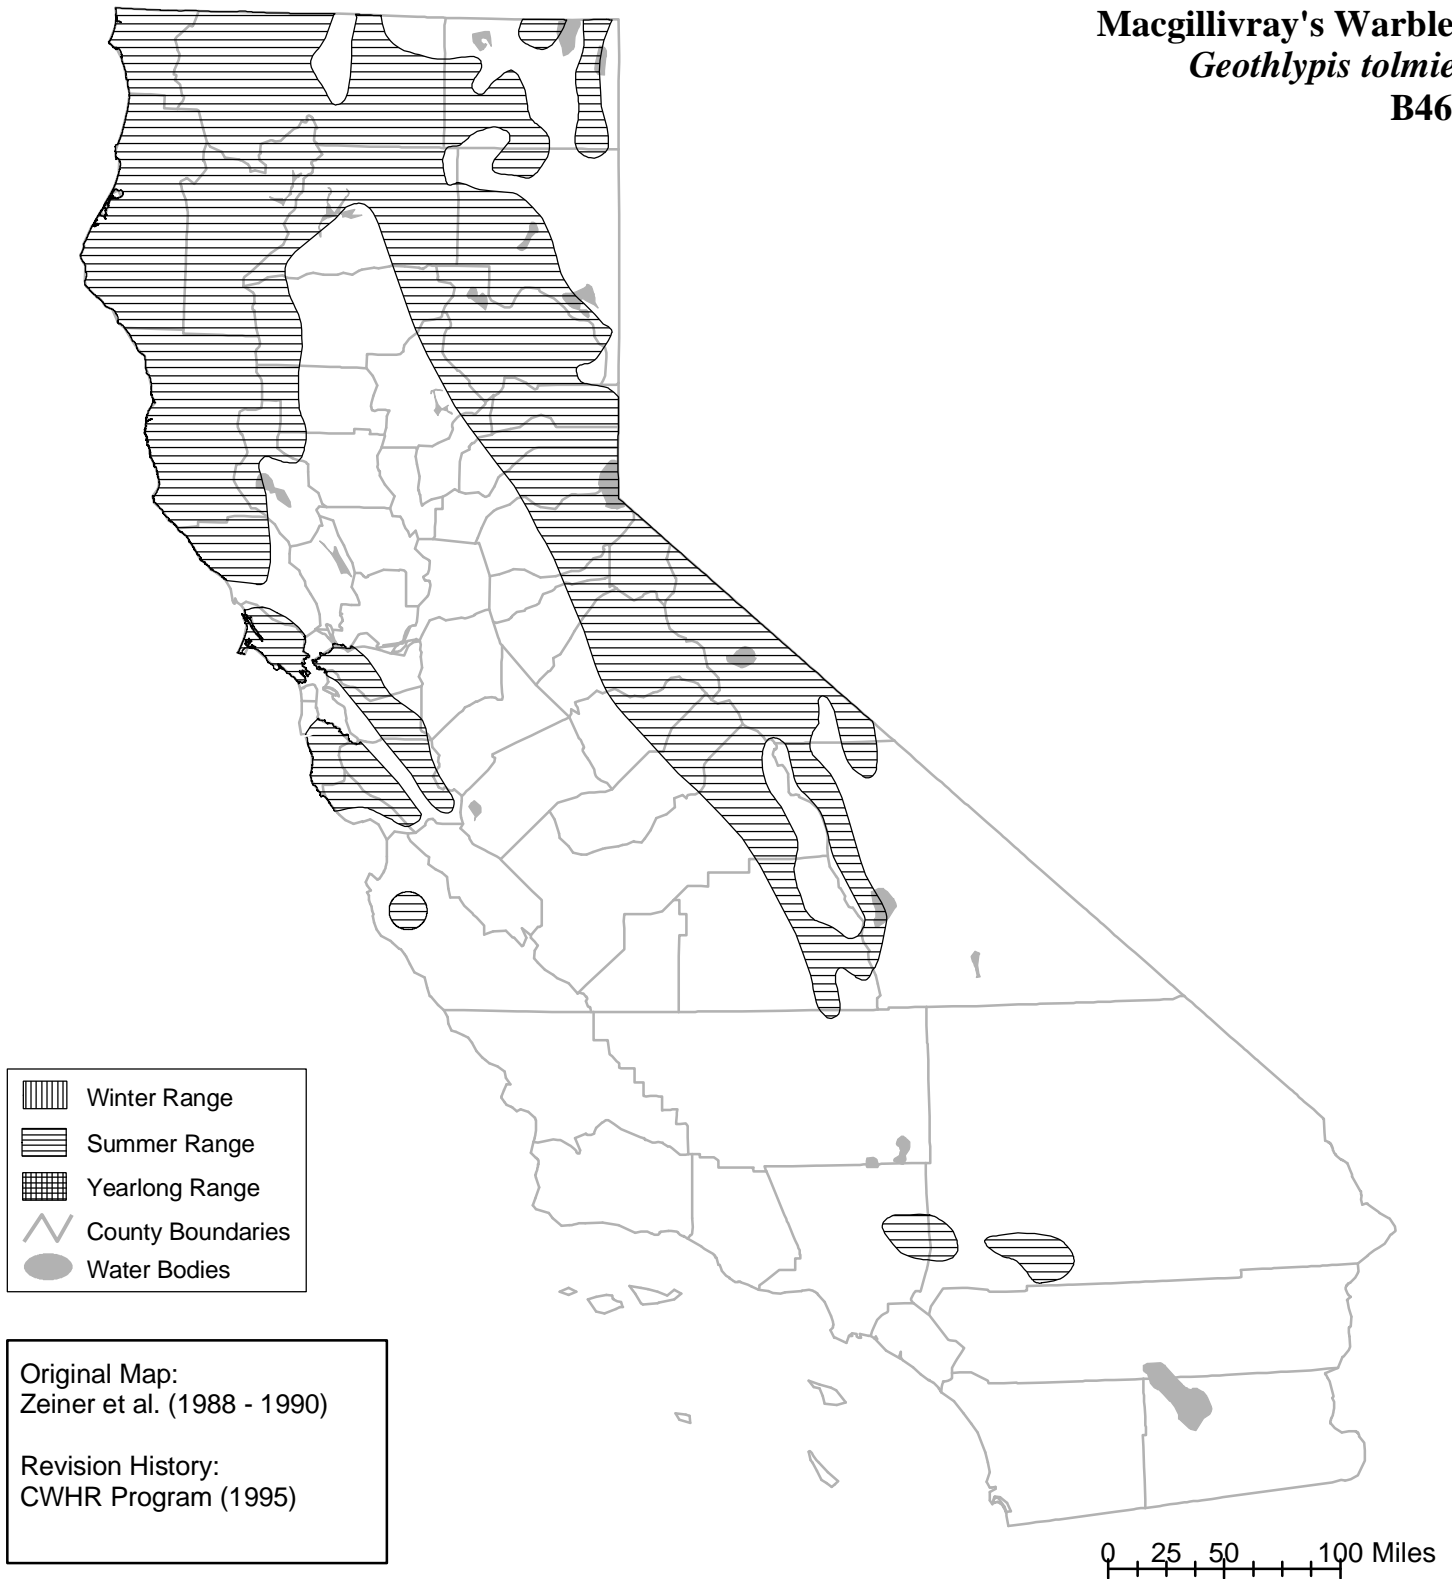

California Wildlife Habitat Relationships System

California Department of Fish and Wildlife

California Interagency Wildlife Task Group

Macgillivray's Warbler *Geothlypis tolmiei* B460

Range maps are based on available occurrence data and professional knowledge. They represent current, but not historic or potential, range. Unless otherwise noted above, maps were originally published in Zeiner, D.C., W.F. Laudenslayer, Jr., K.E. Mayer, and M. White, eds. 1988-1990. California's Wildlife. Vol. I-III. California Depart. of Fish and Game, Sacramento, California. Updates are noted in maps that have been added or edited since original publication.