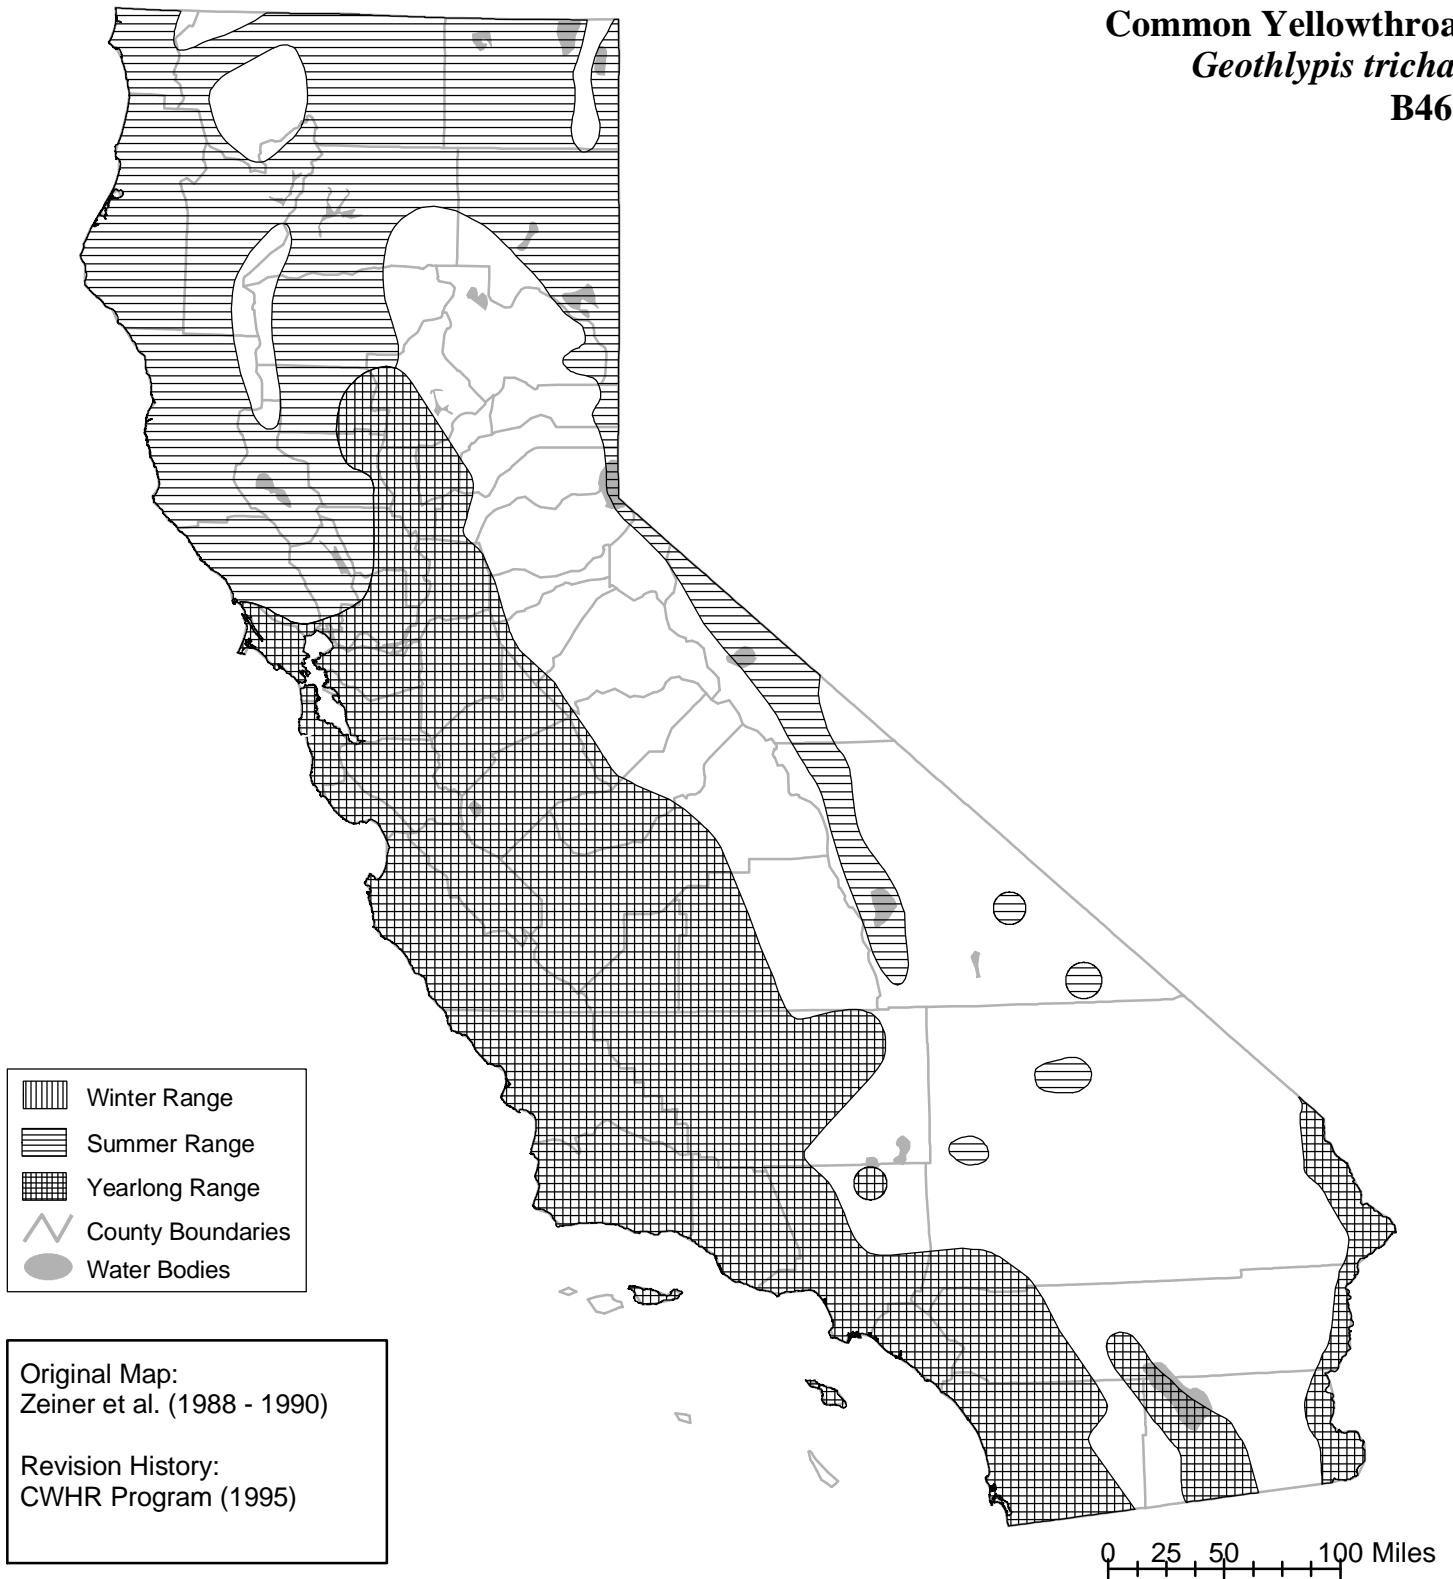

California Wildlife Habitat Relationships System

California Department of Fish and Wildlife

California Interagency Wildlife Task Group

Common Yellowthroat *Geothlypis trichas* B461

Range maps are based on available occurrence data and professional knowledge. They represent current, but not historic or potential, range. Unless otherwise noted above, maps were originally published in Zeiner, D.C., W.F. Laudenslayer, Jr., K.E. Mayer, and M. White, eds. 1988-1990. California's Wildlife. Vol. I-III. California Depart. of Fish and Game, Sacramento, California. Updates are noted in maps that have been added or edited since original publication.