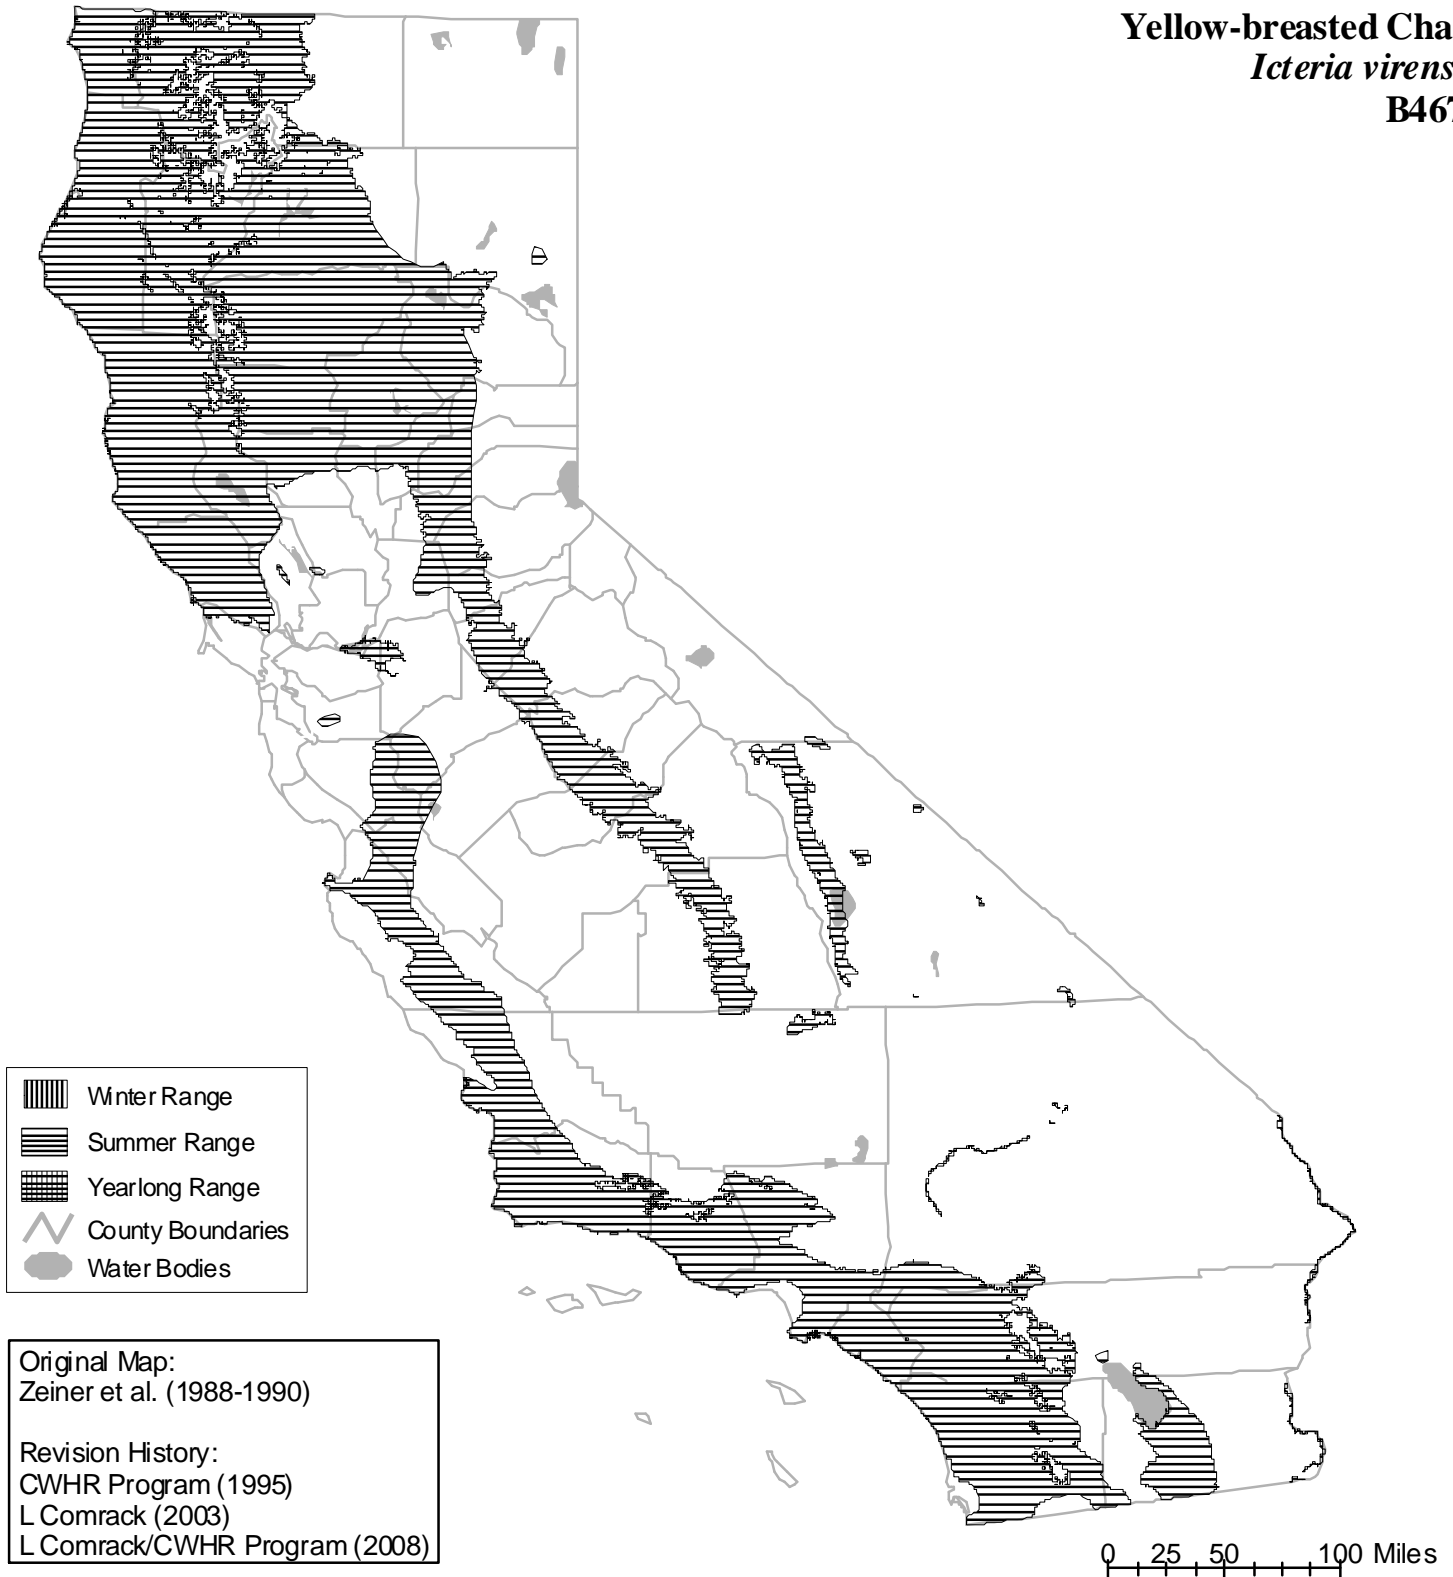

California Wildlife Habitat Relationships System

California Department of Fish and Wildlife

California Interagency Wildlife Task Group

Yellow-breasted Chat

Icteria virens

B467

Range maps are based on available occurrence data and professional knowledge. They represent current, but not historic or potential, range. Unless otherwise noted above, maps were originally published in Zeiner, D.C., W.F. Laudenslayer, Jr., K.E. Mayer, and M. White, eds. 1988-1990. California's Wildlife. Vol. I-III. California Depart. of Fish and Game, Sacramento, California. Updates are noted in maps that have been added or edited since original publication.