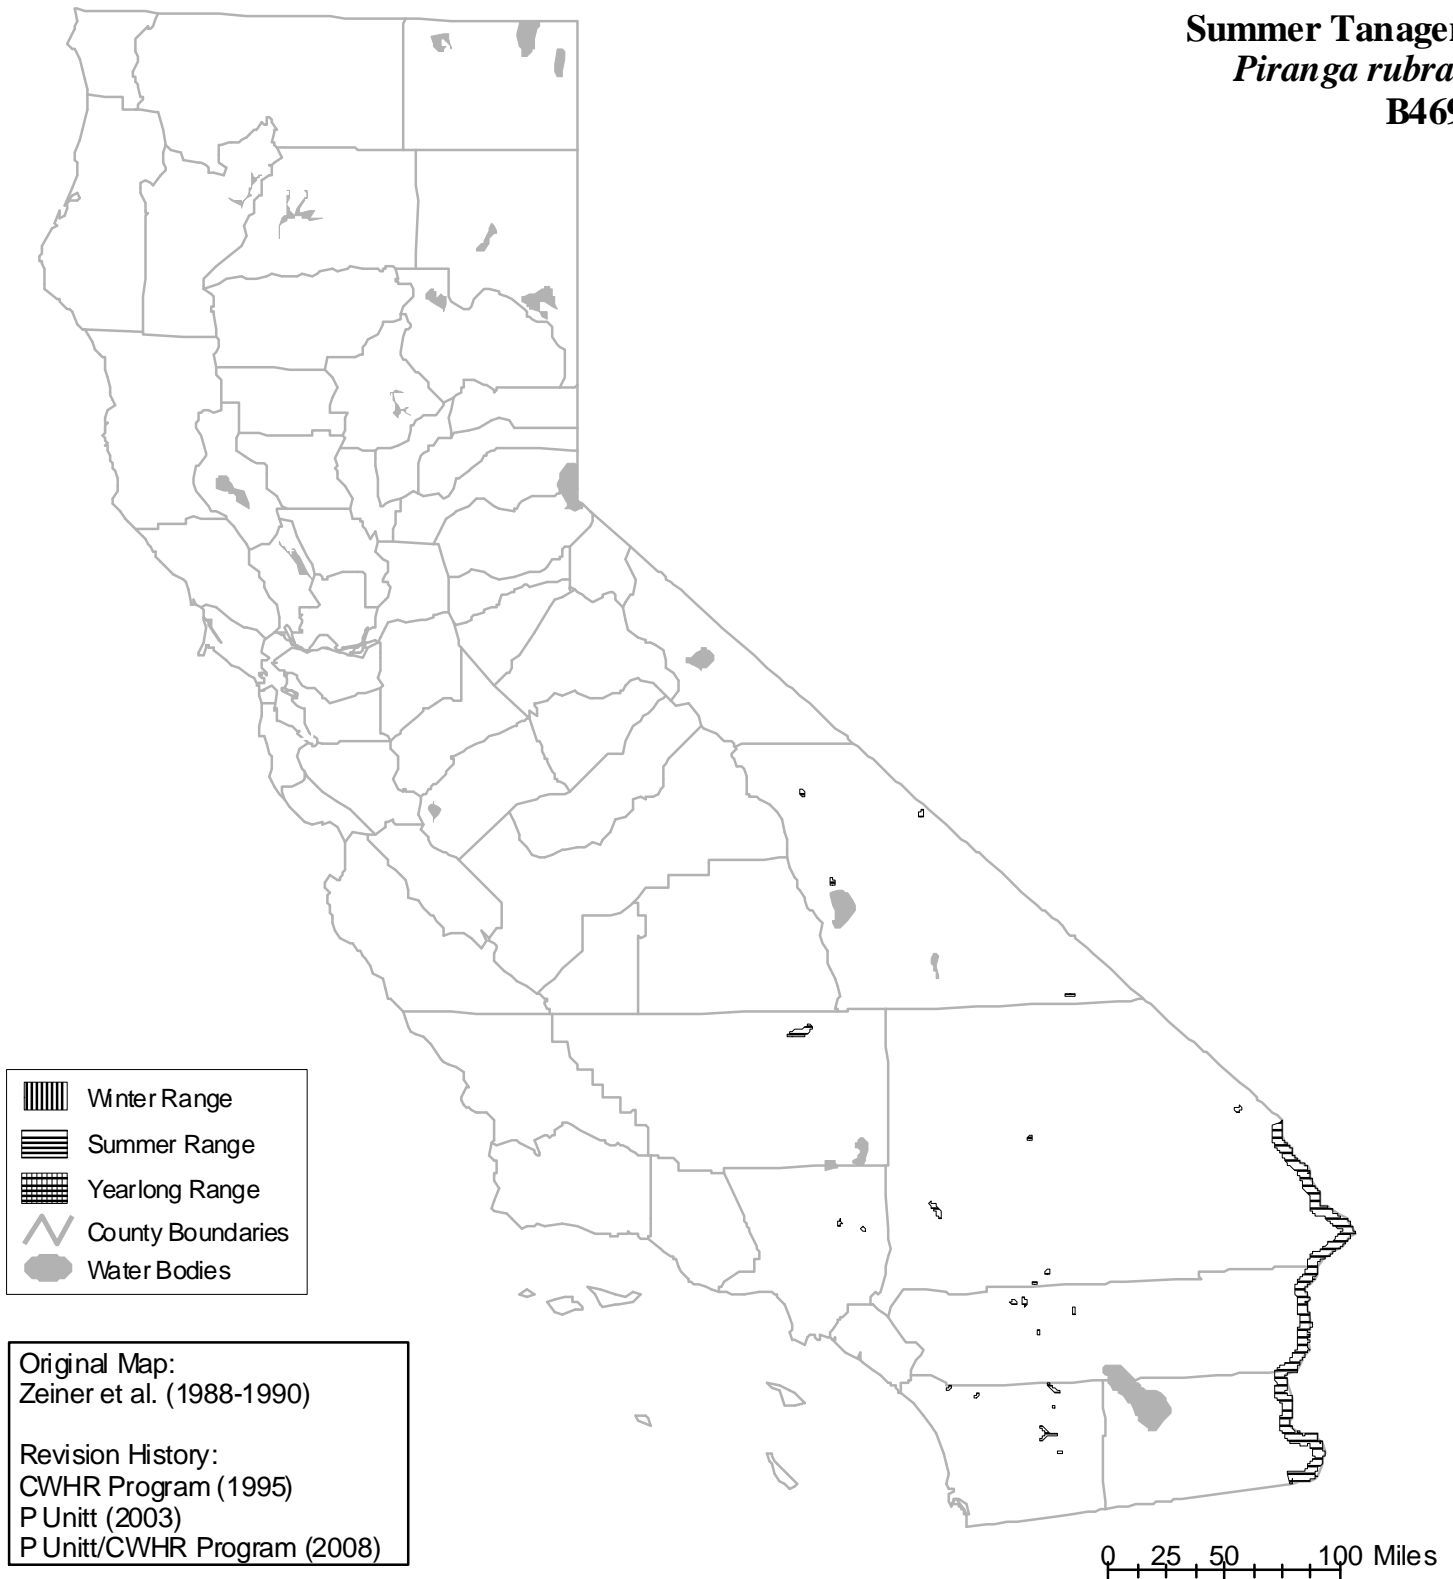

# California Wildlife Habitat Relationships System

California Department of Fish and Wildlife

California Interagency Wildlife Task Group

---

## Summer Tanager *Piranga rubra* B469

---

Range maps are based on available occurrence data and professional knowledge. They represent current, but not historic or potential, range. Unless otherwise noted above, maps were originally published in Zeiner, D.C., W.F. Laudenslayer, Jr., K.E. Mayer, and M. White, eds. 1988-1990. California's Wildlife. Vol. I-III. California Depart. of Fish and Game, Sacramento, California. Updates are noted in maps that have been added or edited since original publication.