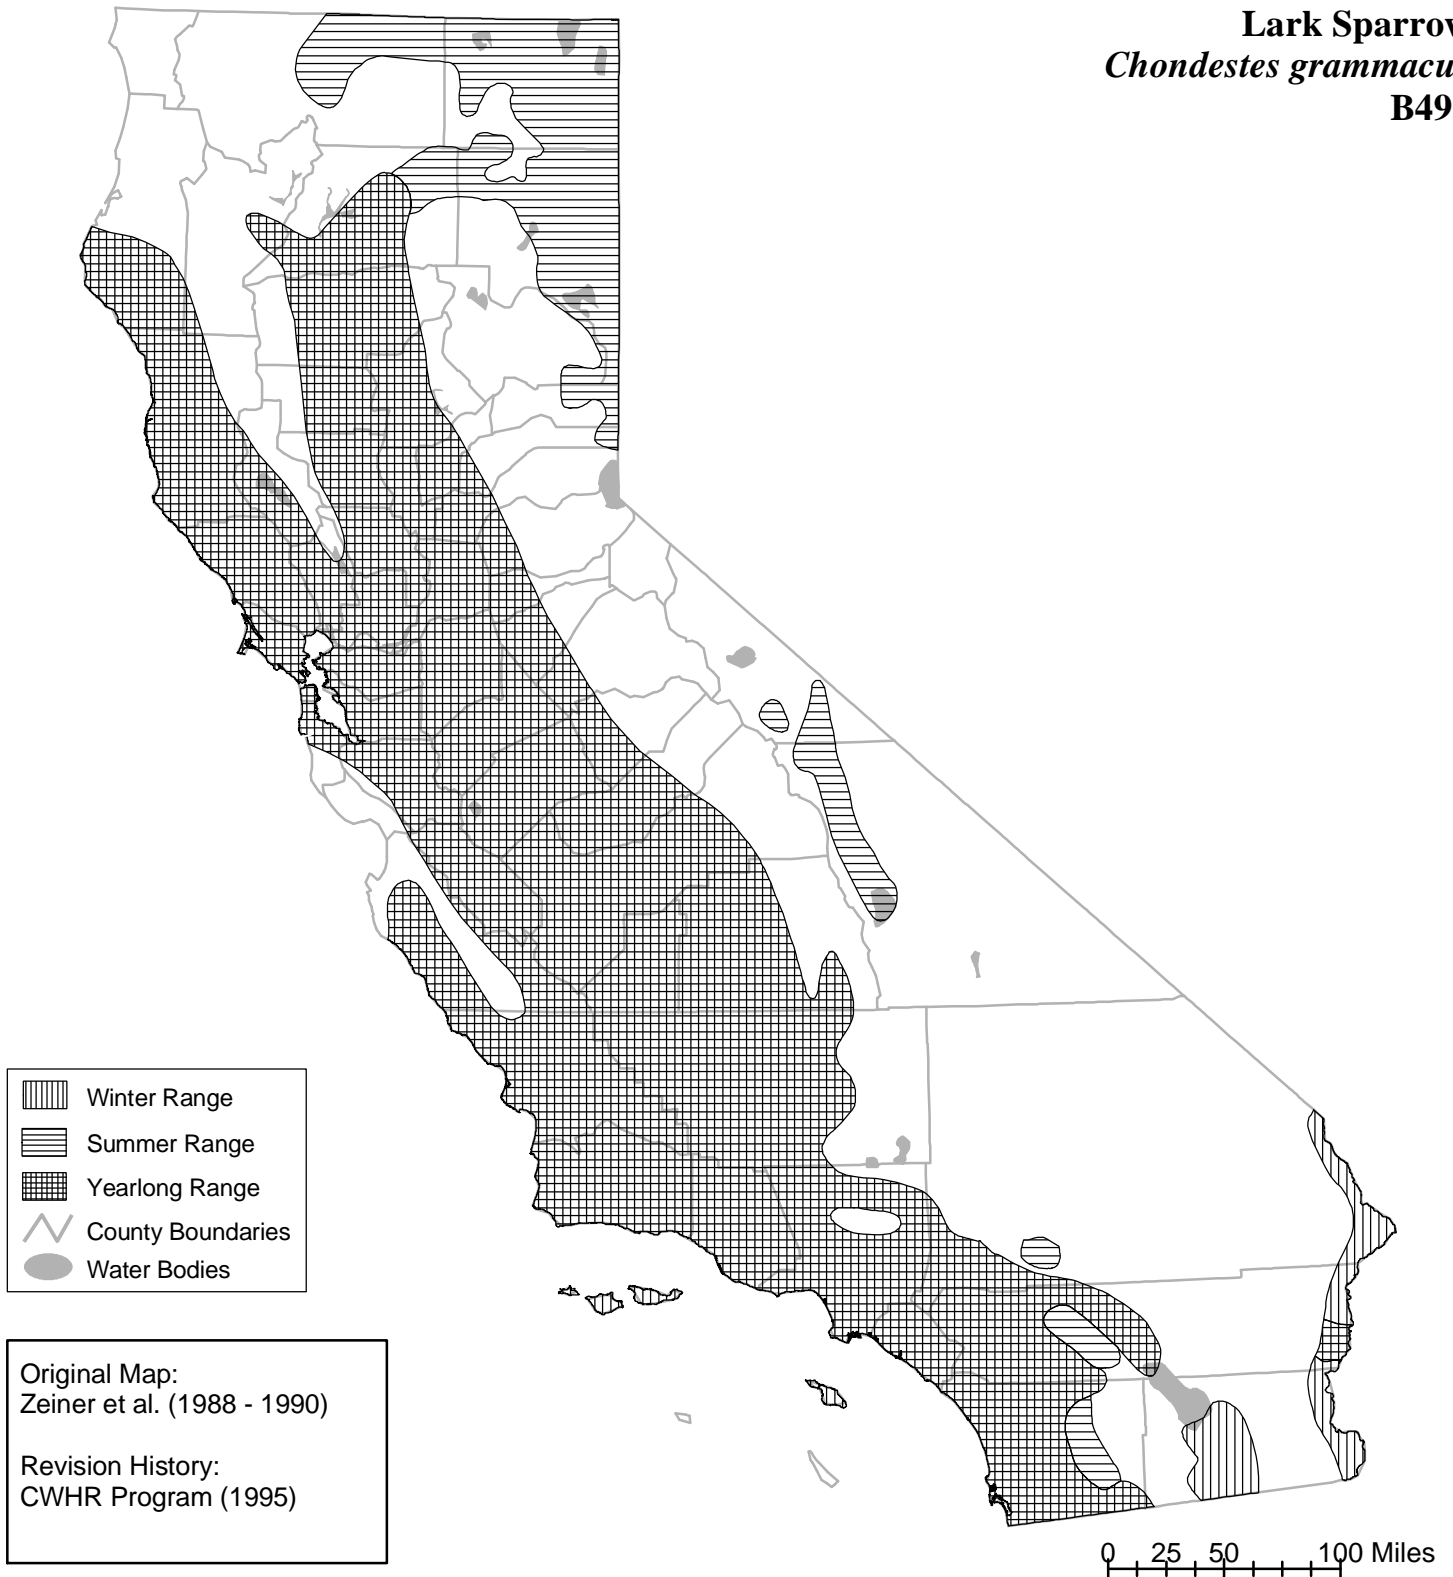

# California Wildlife Habitat Relationships System

California Department of Fish and Wildlife

California Interagency Wildlife Task Group

## Lark Sparrow *Chondestes grammacus* B495

Range maps are based on available occurrence data and professional knowledge. They represent current, but not historic or potential, range. Unless otherwise noted above, maps were originally published in Zeiner, D.C., W.F. Laudenslayer, Jr., K.E. Mayer, and M. White, eds. 1988-1990. California's Wildlife. Vol. I-III. California Depart. of Fish and Game, Sacramento, California. Updates are noted in maps that have been added or edited since original publication.