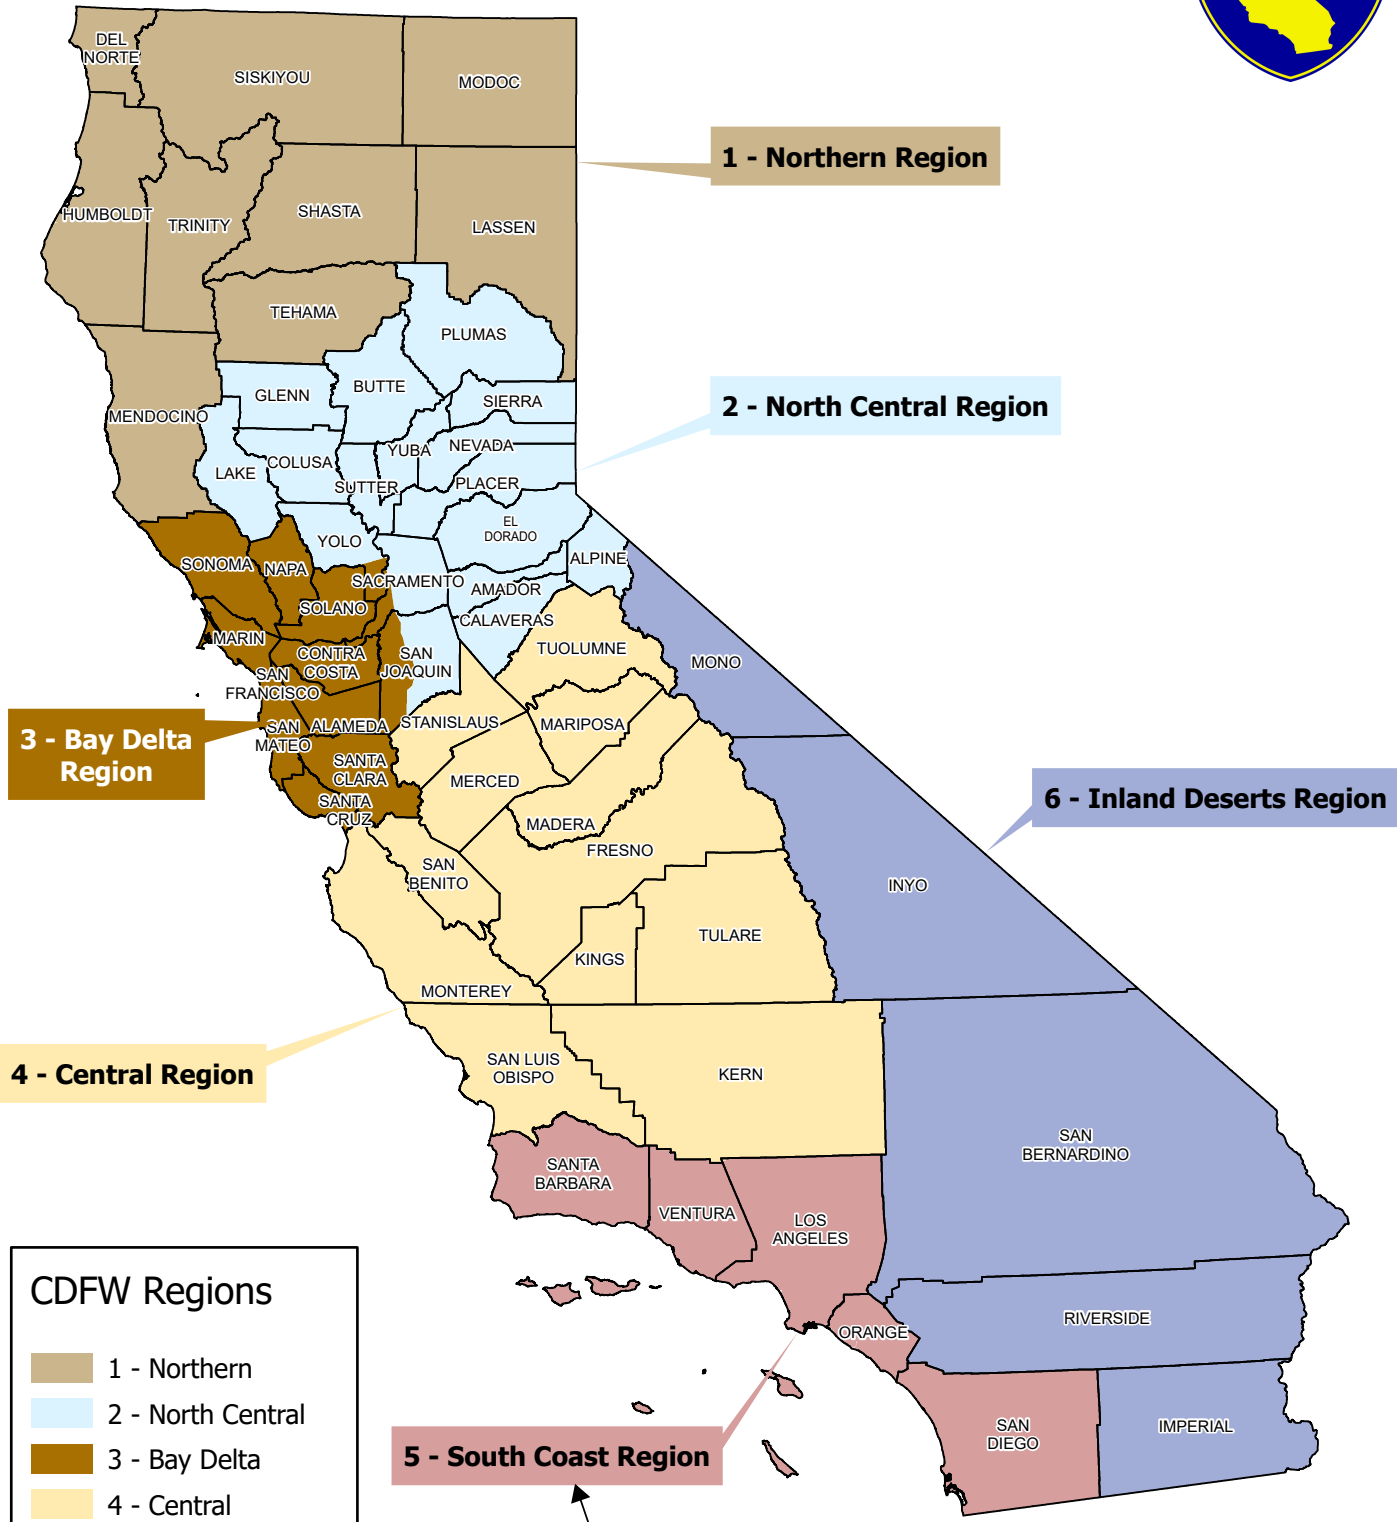

# California Department of Fish and Wildlife Regional Boundaries

CDFW Regions	
	1 - Northern
	2 - North Central
	3 - Bay Delta
	4 - Central
	5 - South Coast
	6 - Inland Deserts
	Counties

**5 - South Coast Region**

**TIP! Click on a region callout to find your regional contacts**