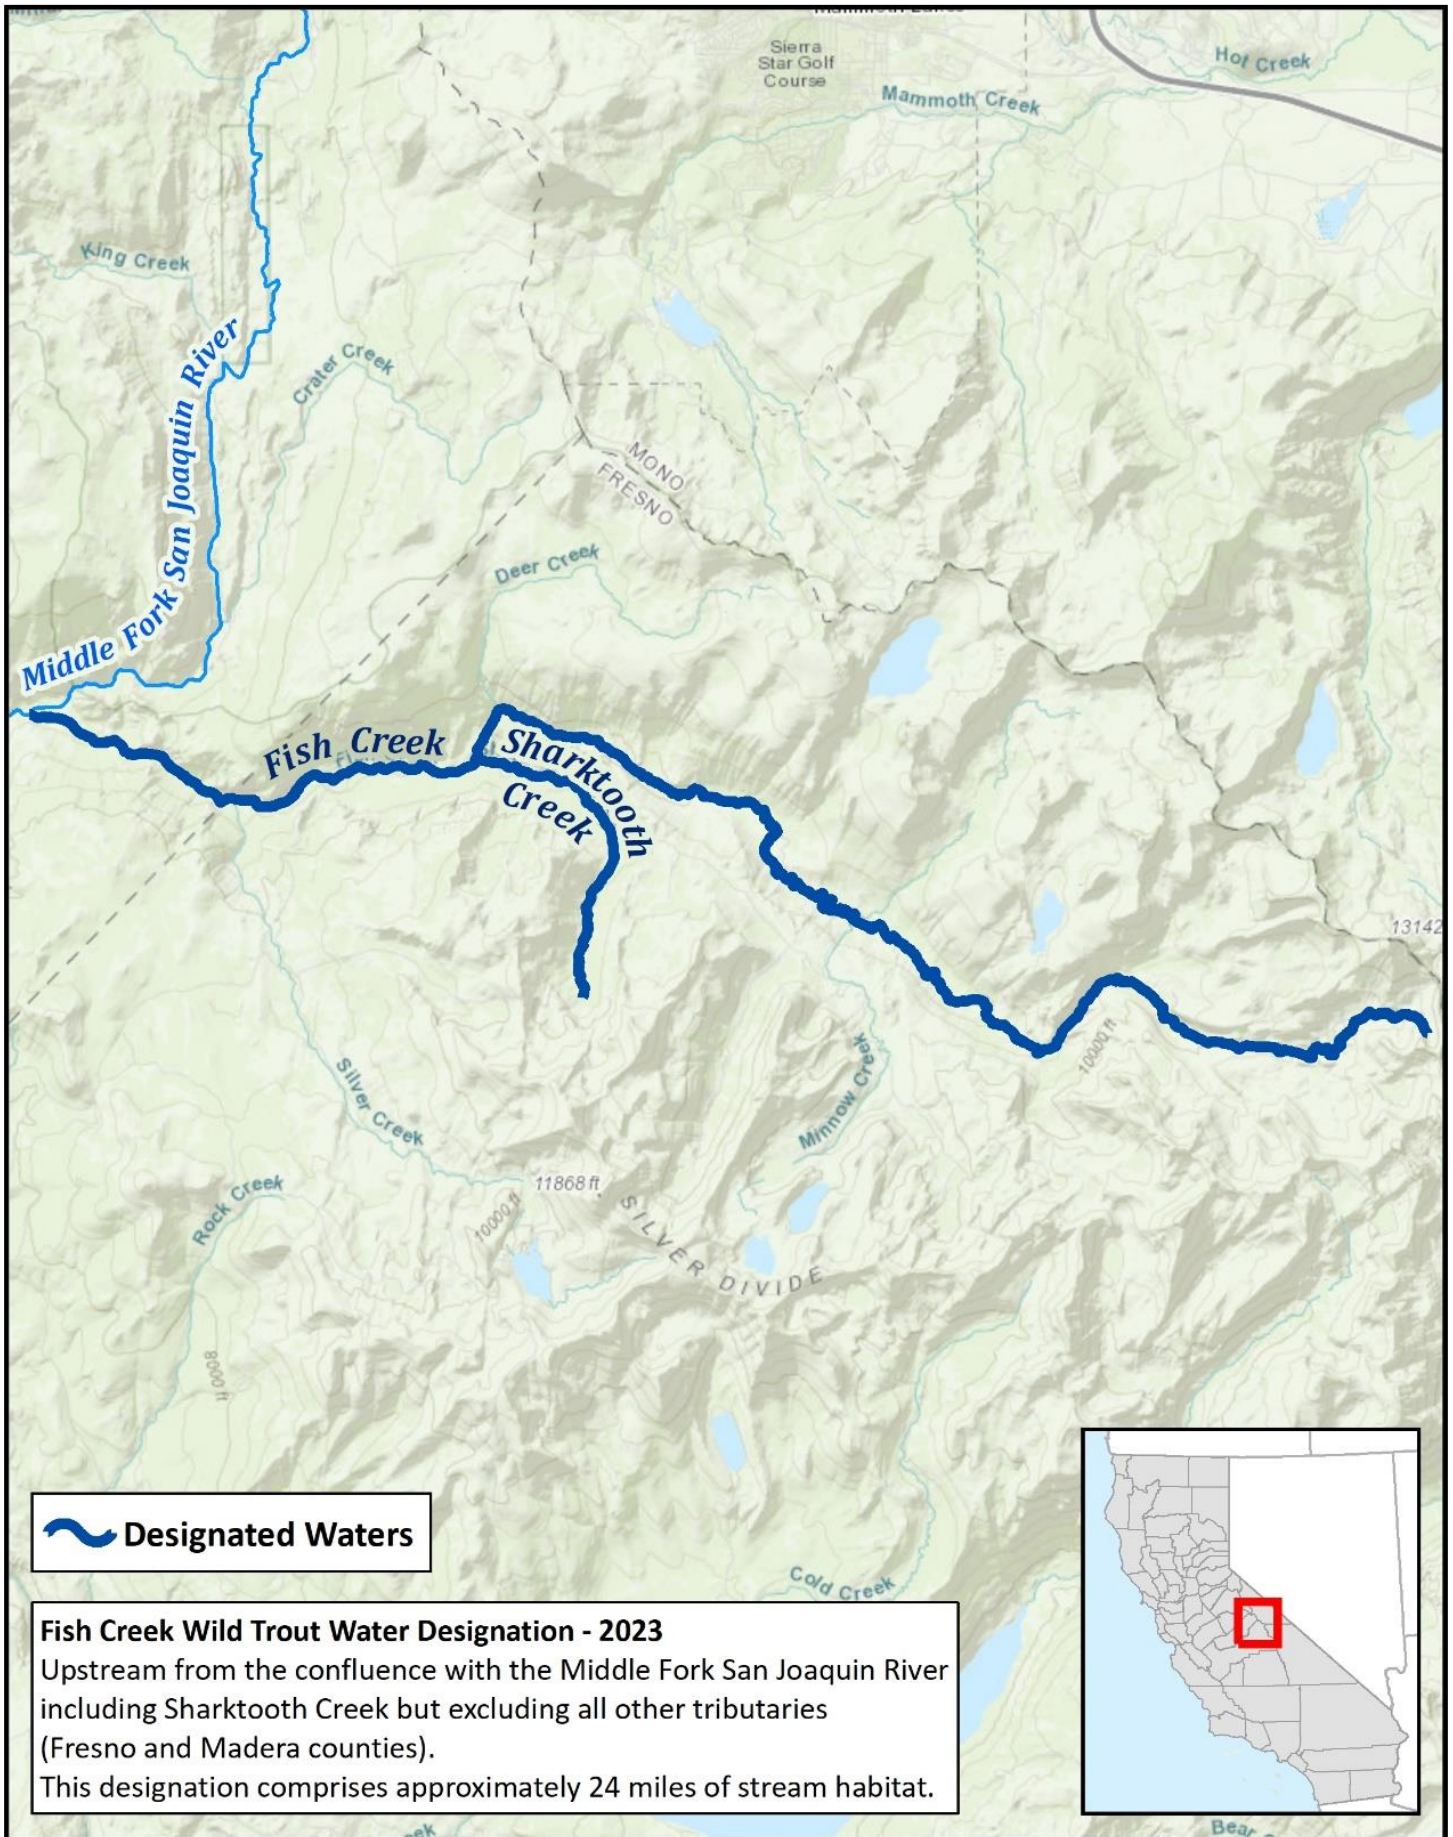

Fish Creek Designated Wild Trout Waters - 2023

0 1 2 4 Miles