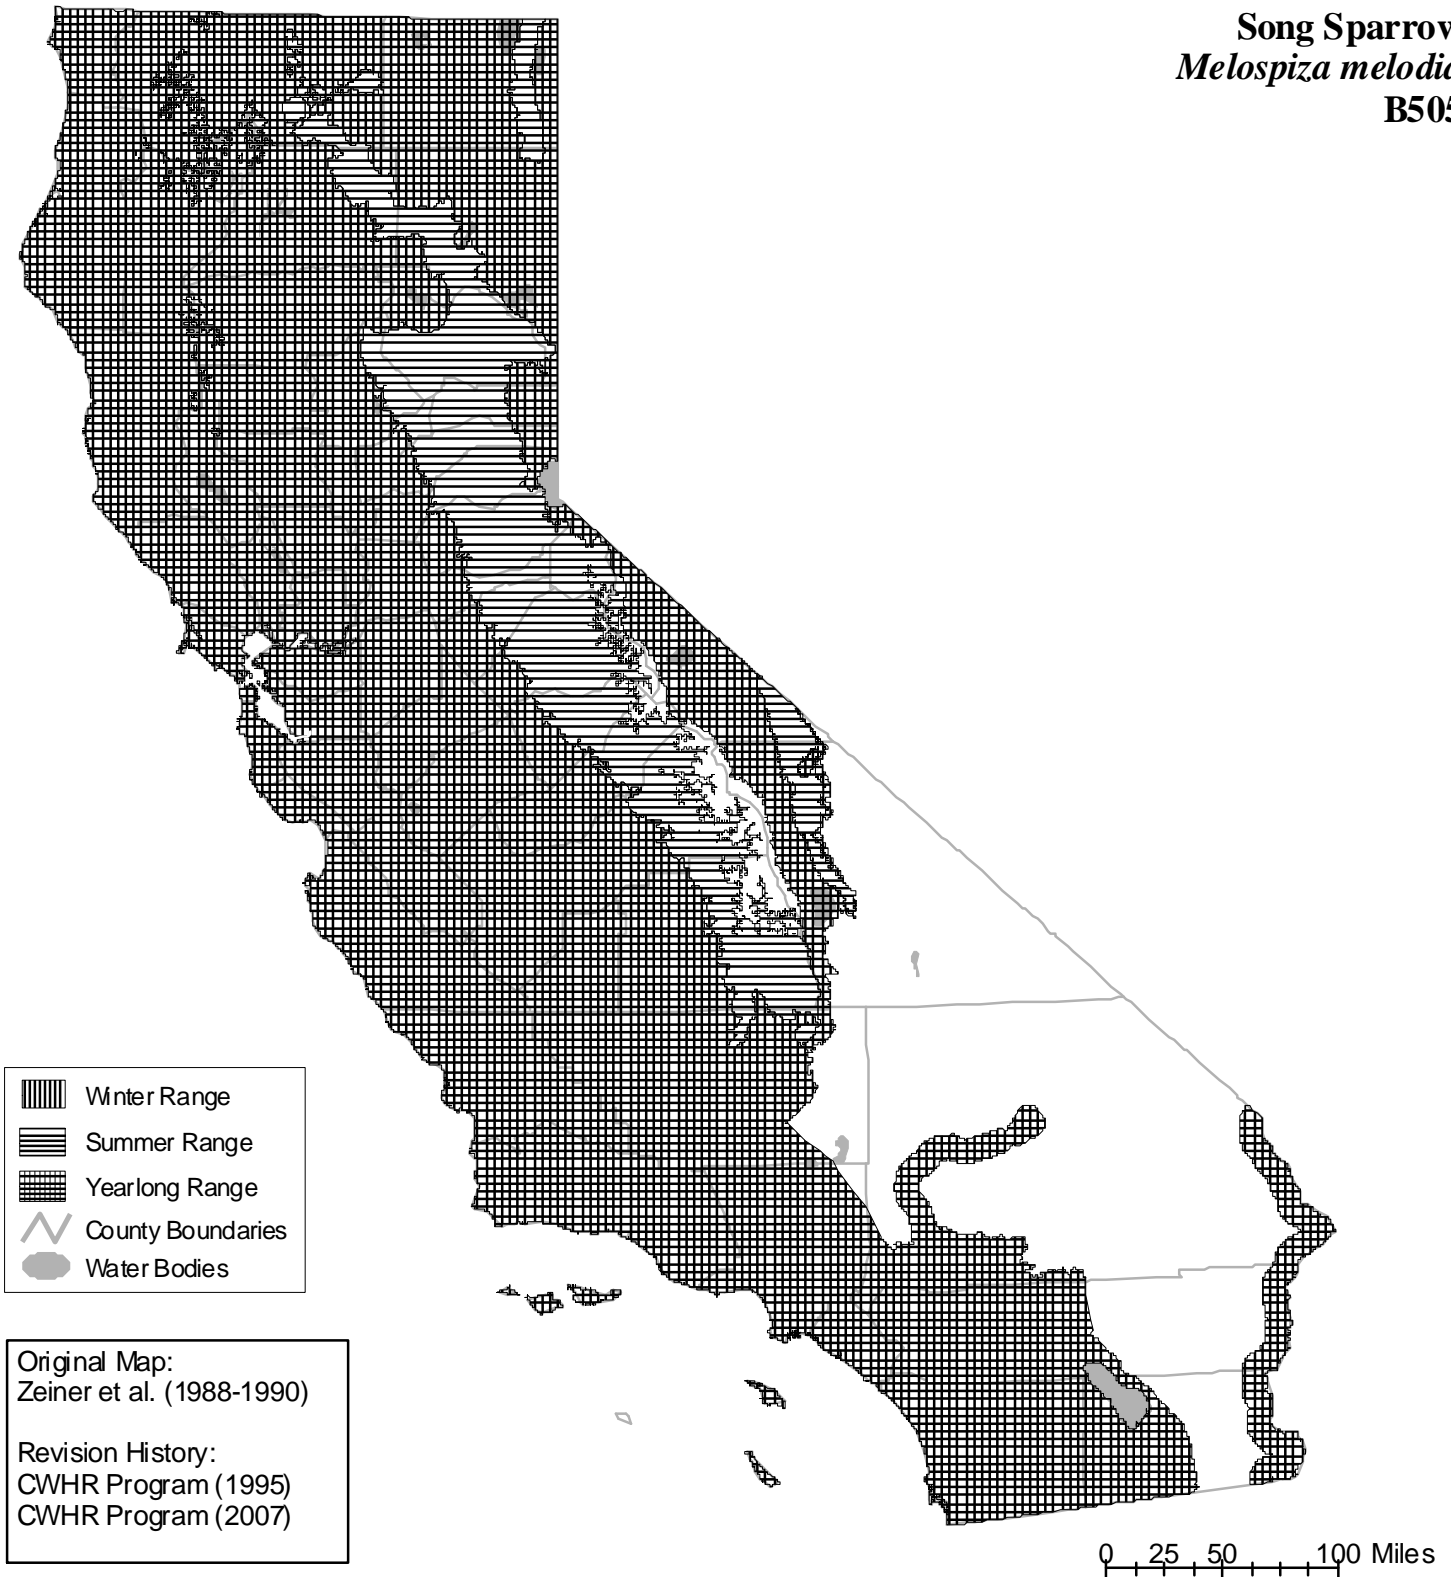

# California Wildlife Habitat Relationships System

California Department of Fish and Wildlife

California Interagency Wildlife Task Group

## Song Sparrow *Melospiza melodia* B505

Range maps are based on available occurrence data and professional knowledge. They represent current, but not historic or potential, range. Unless otherwise noted above, maps were originally published in Zeiner, D.C., W.F. Laudenslayer, Jr., K.E. Mayer, and M. White, eds. 1988-1990. California's Wildlife. Vol. I-III. California Depart. of Fish and Game, Sacramento, California. Updates are noted in maps that have been added or edited since original publication.