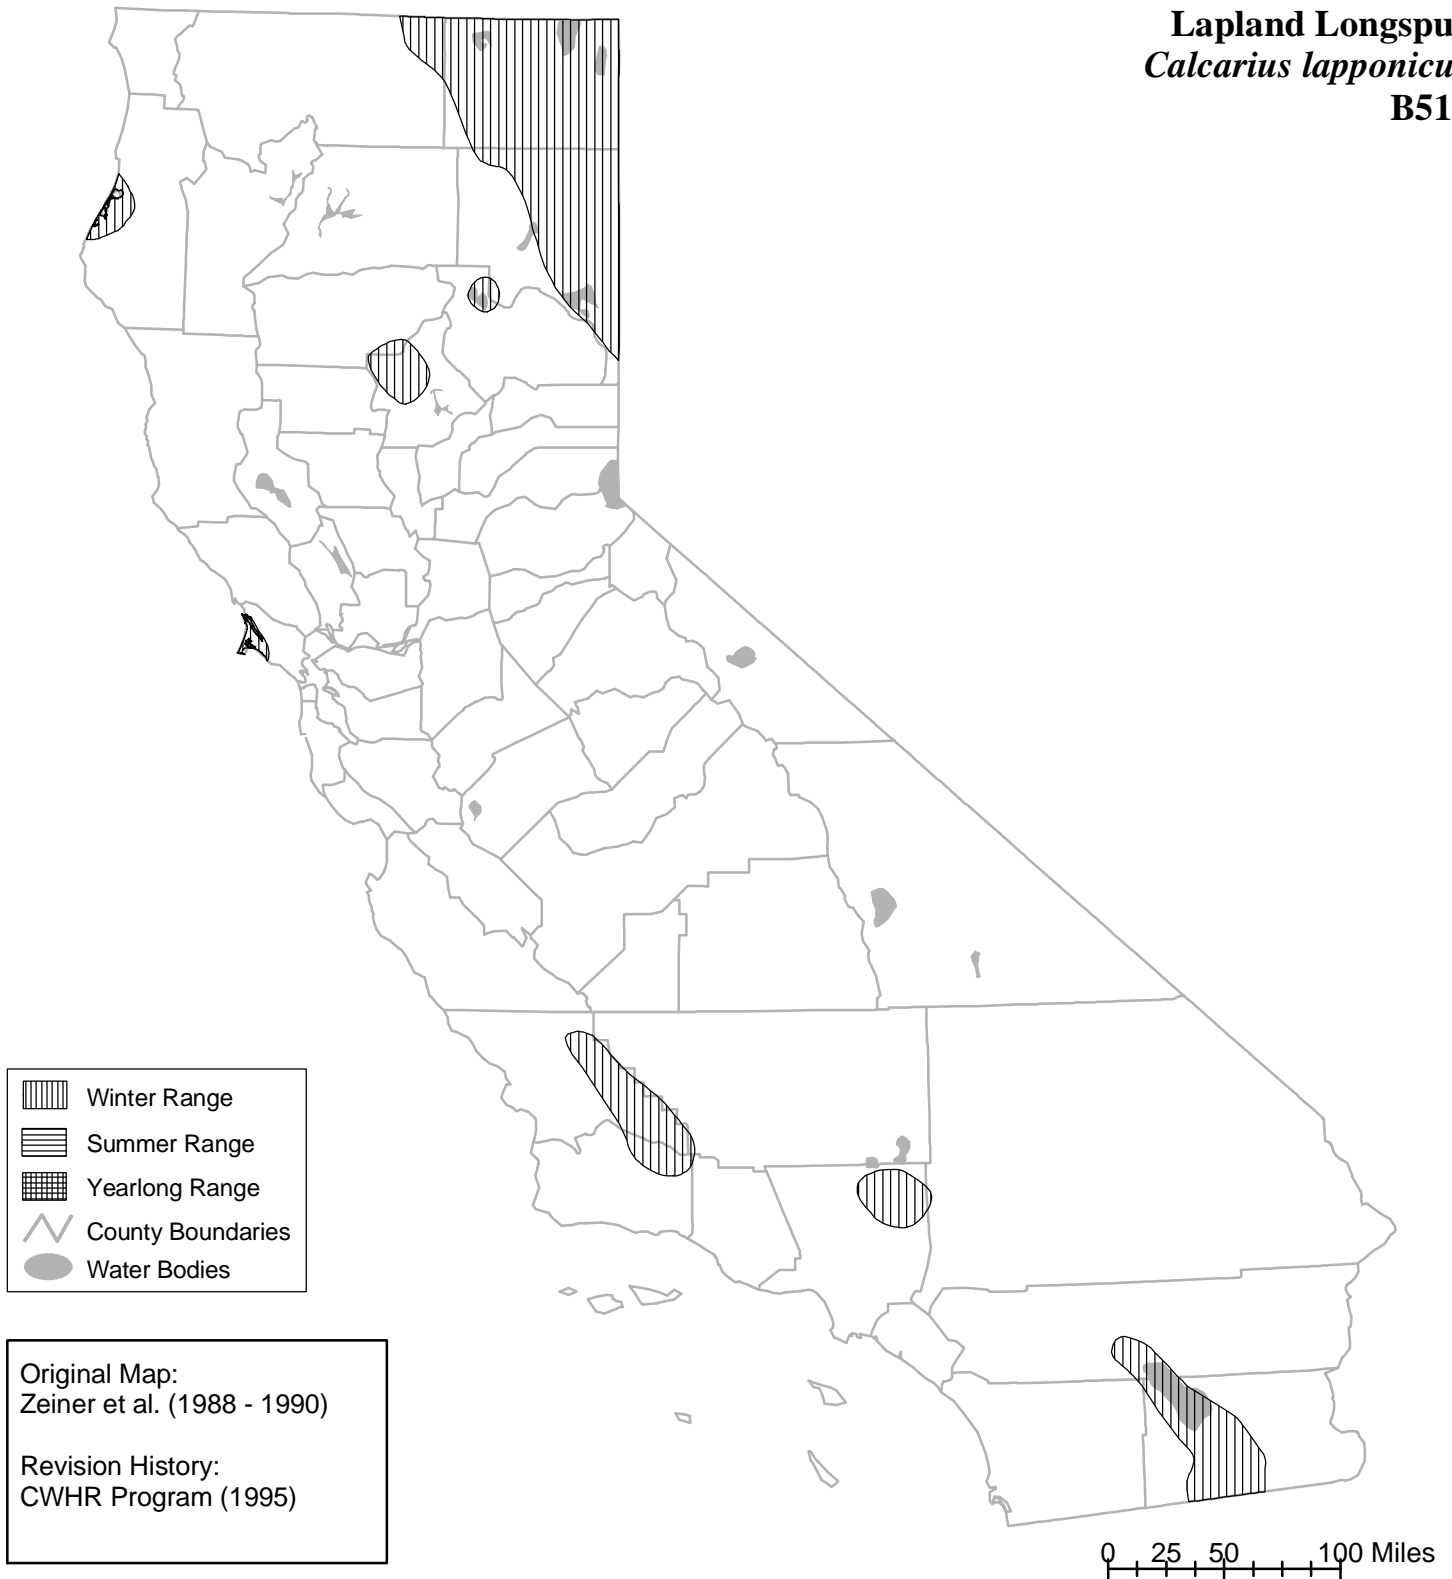

California Wildlife Habitat Relationships System

California Department of Fish and Wildlife

California Interagency Wildlife Task Group

Lapland Longspur
Calcarius lapponicus
B514

Range maps are based on available occurrence data and professional knowledge. They represent current, but not historic or potential, range. Unless otherwise noted above, maps were originally published in Zeiner, D.C., W.F. Laudenslayer, Jr., K.E. Mayer, and M. White, eds. 1988-1990. California's Wildlife. Vol. I-III. California Depart. of Fish and Game, Sacramento, California. Updates are noted in maps that have been added or edited since original publication.