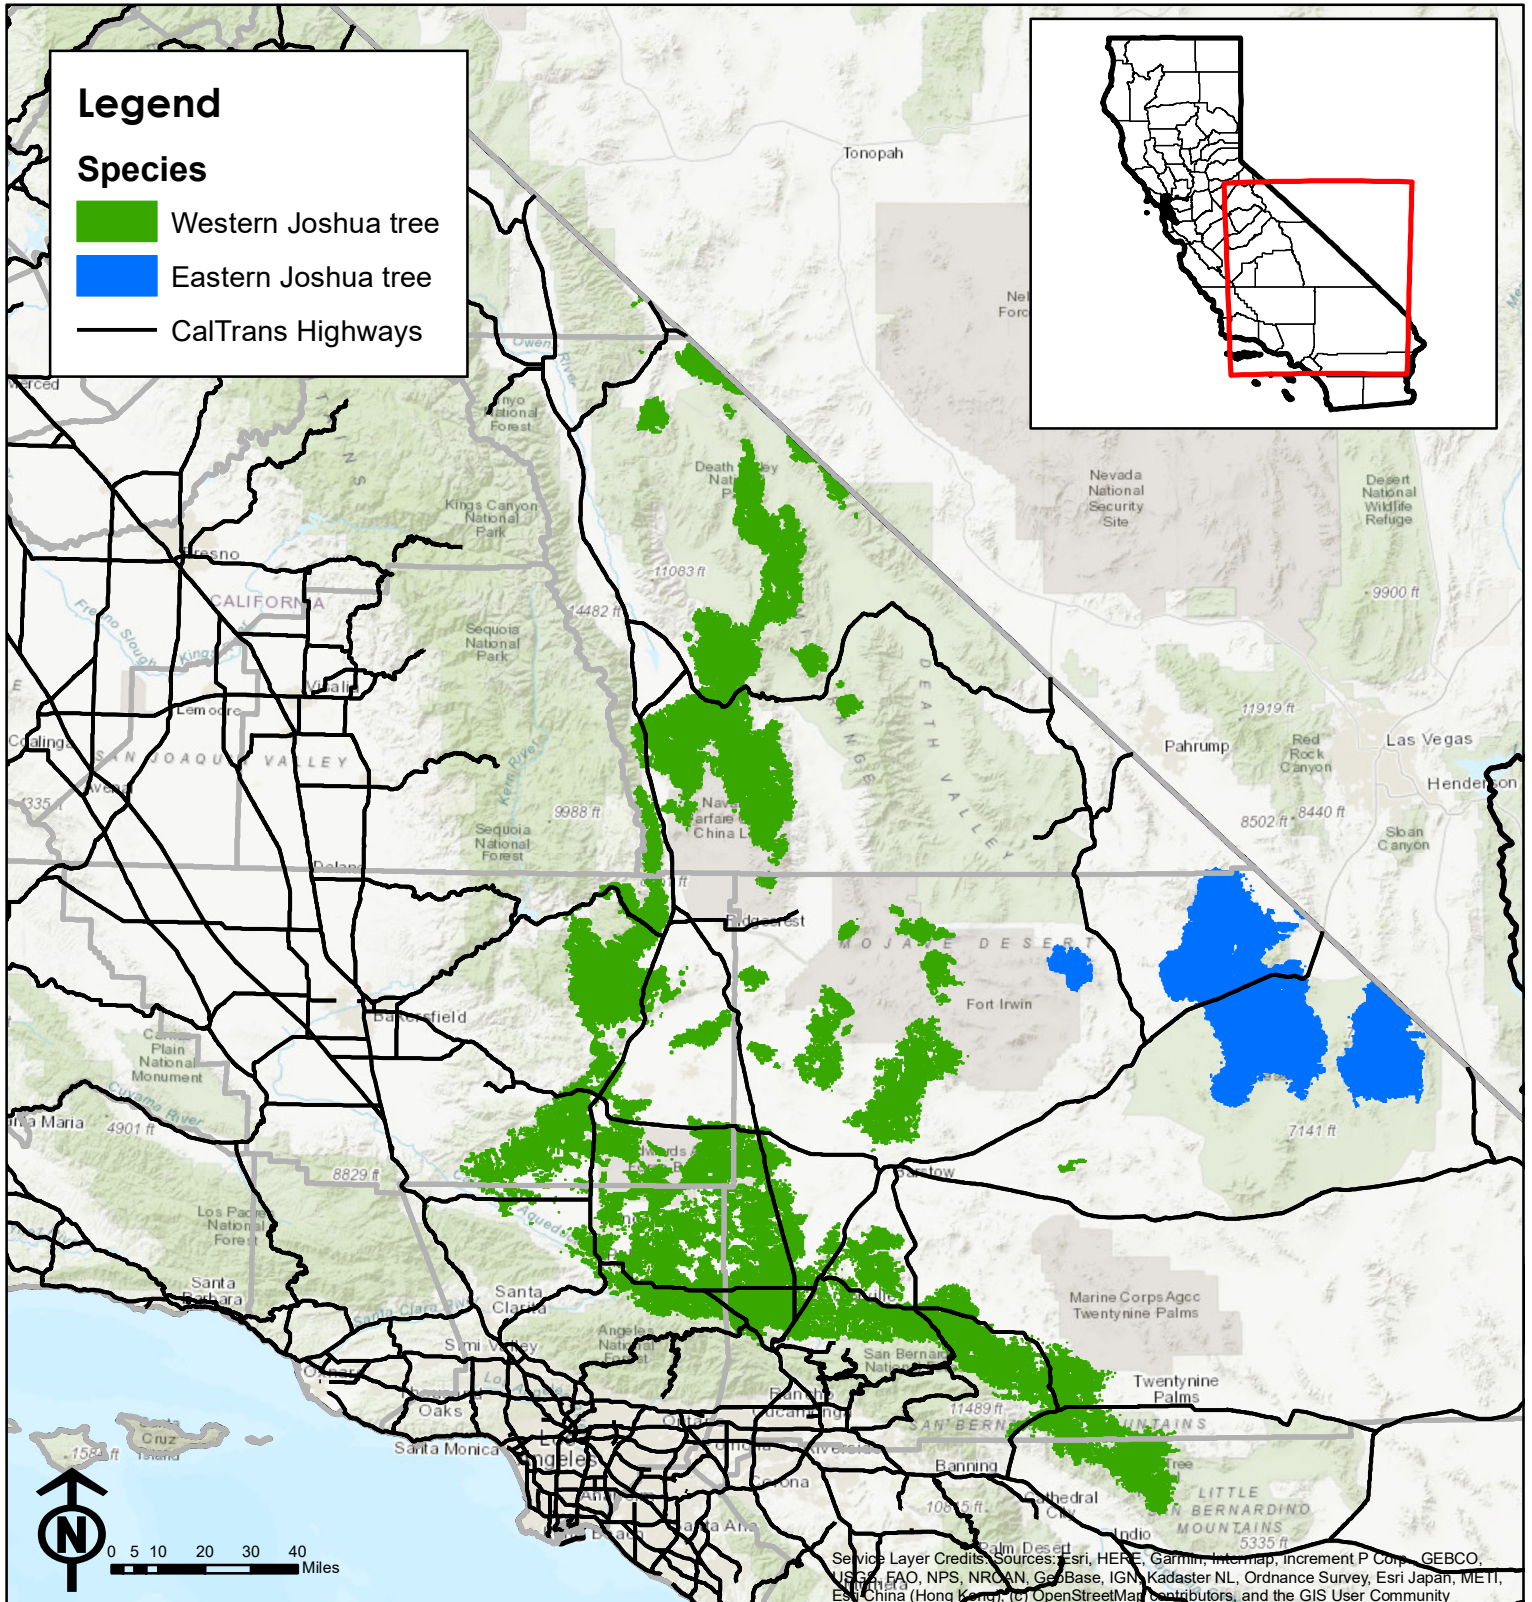

California Department of Fish and Wildlife Eastern and Western Joshua Tree California Range Map

Prepared by: CDFW Habitat Conservation Planning Branch
July 2023