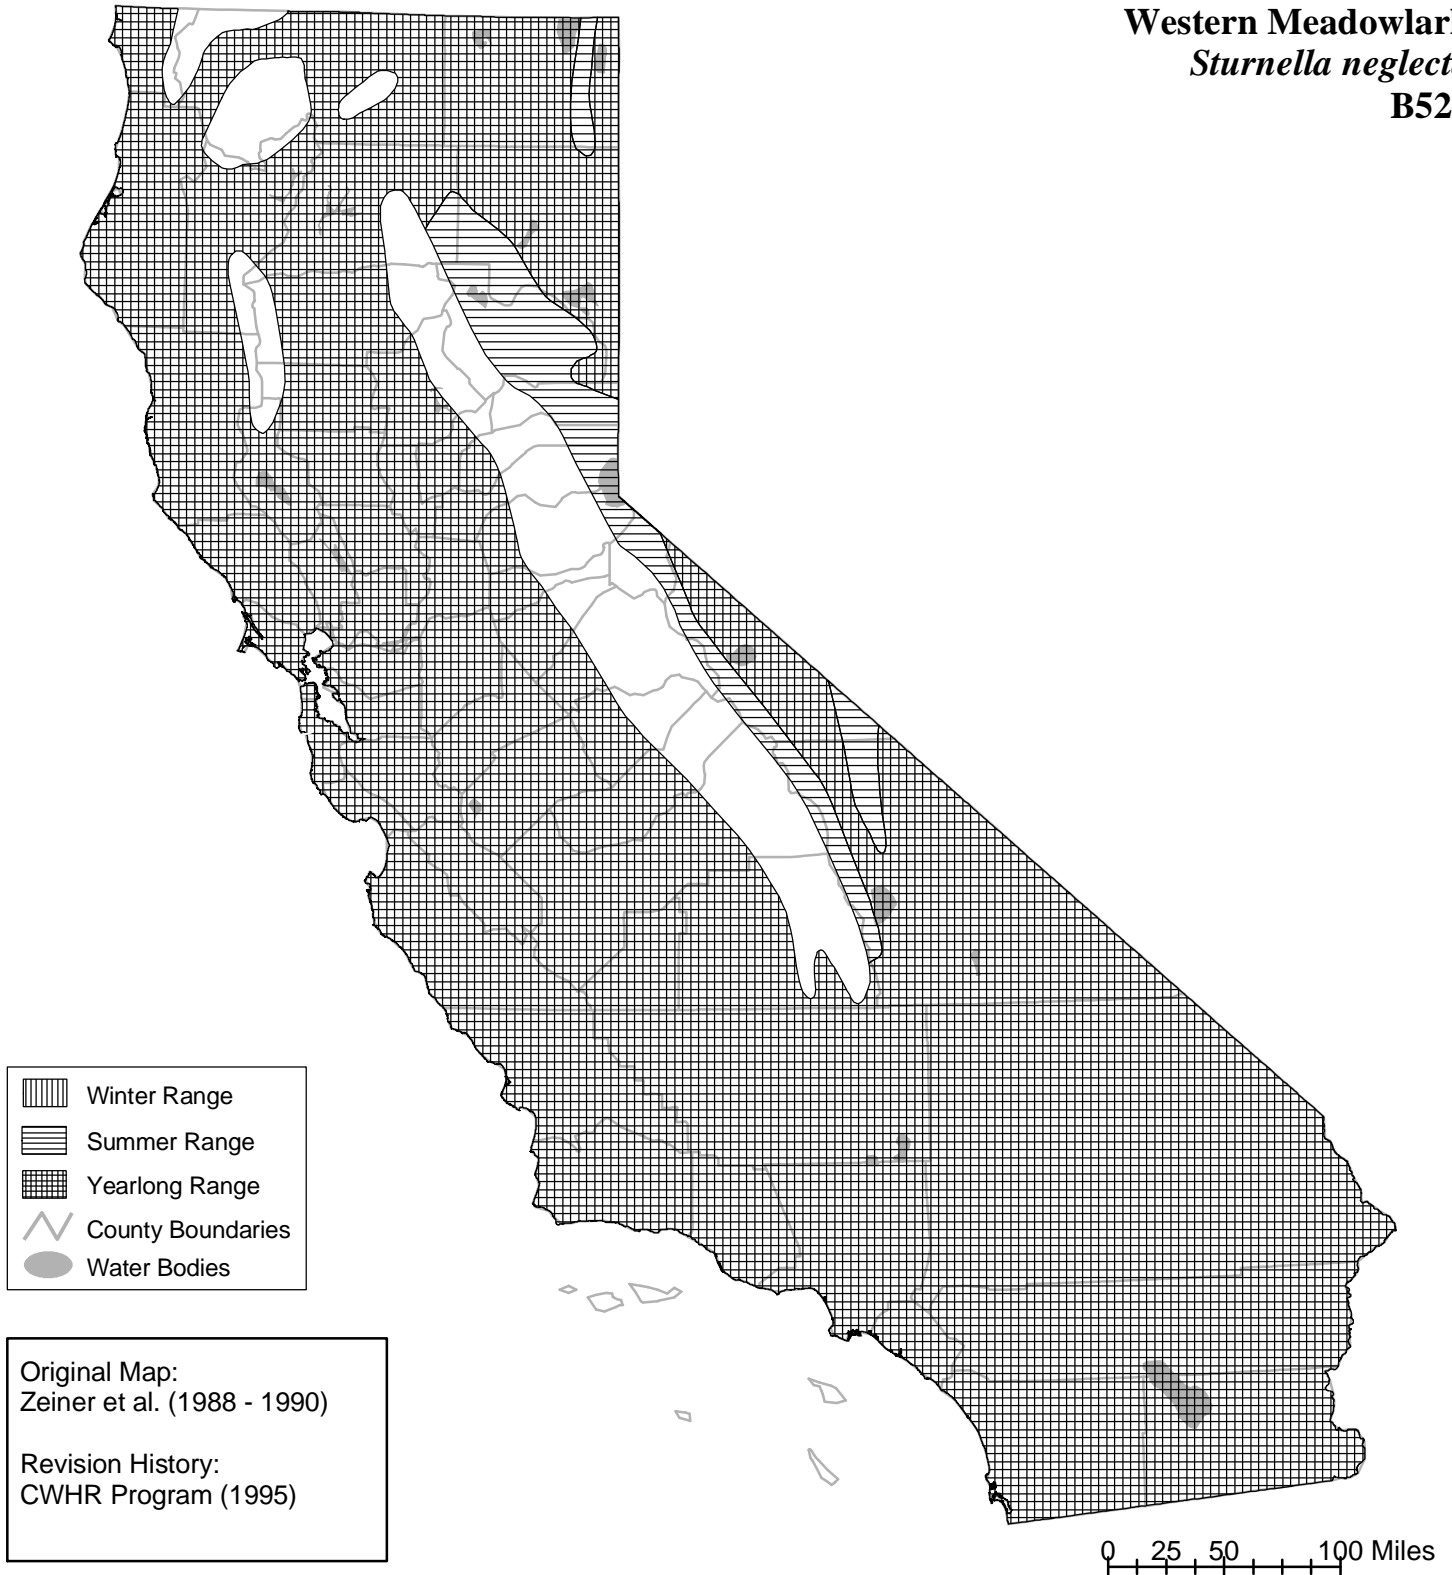

California Wildlife Habitat Relationships System

California Department of Fish and Wildlife

California Interagency Wildlife Task Group

Western Meadowlark *Sturnella neglecta* B521

Original Map:
Zeiner et al. (1988 - 1990)

Revision History:
CWHR Program (1995)

Range maps are based on available occurrence data and professional knowledge. They represent current, but not historic or potential, range. Unless otherwise noted above, maps were originally published in Zeiner, D.C., W.F. Laudenslayer, Jr., K.E. Mayer, and M. White, eds. 1988-1990. California's Wildlife. Vol. I-III. California Depart. of Fish and Game, Sacramento, California. Updates are noted in maps that have been added or edited since original publication.