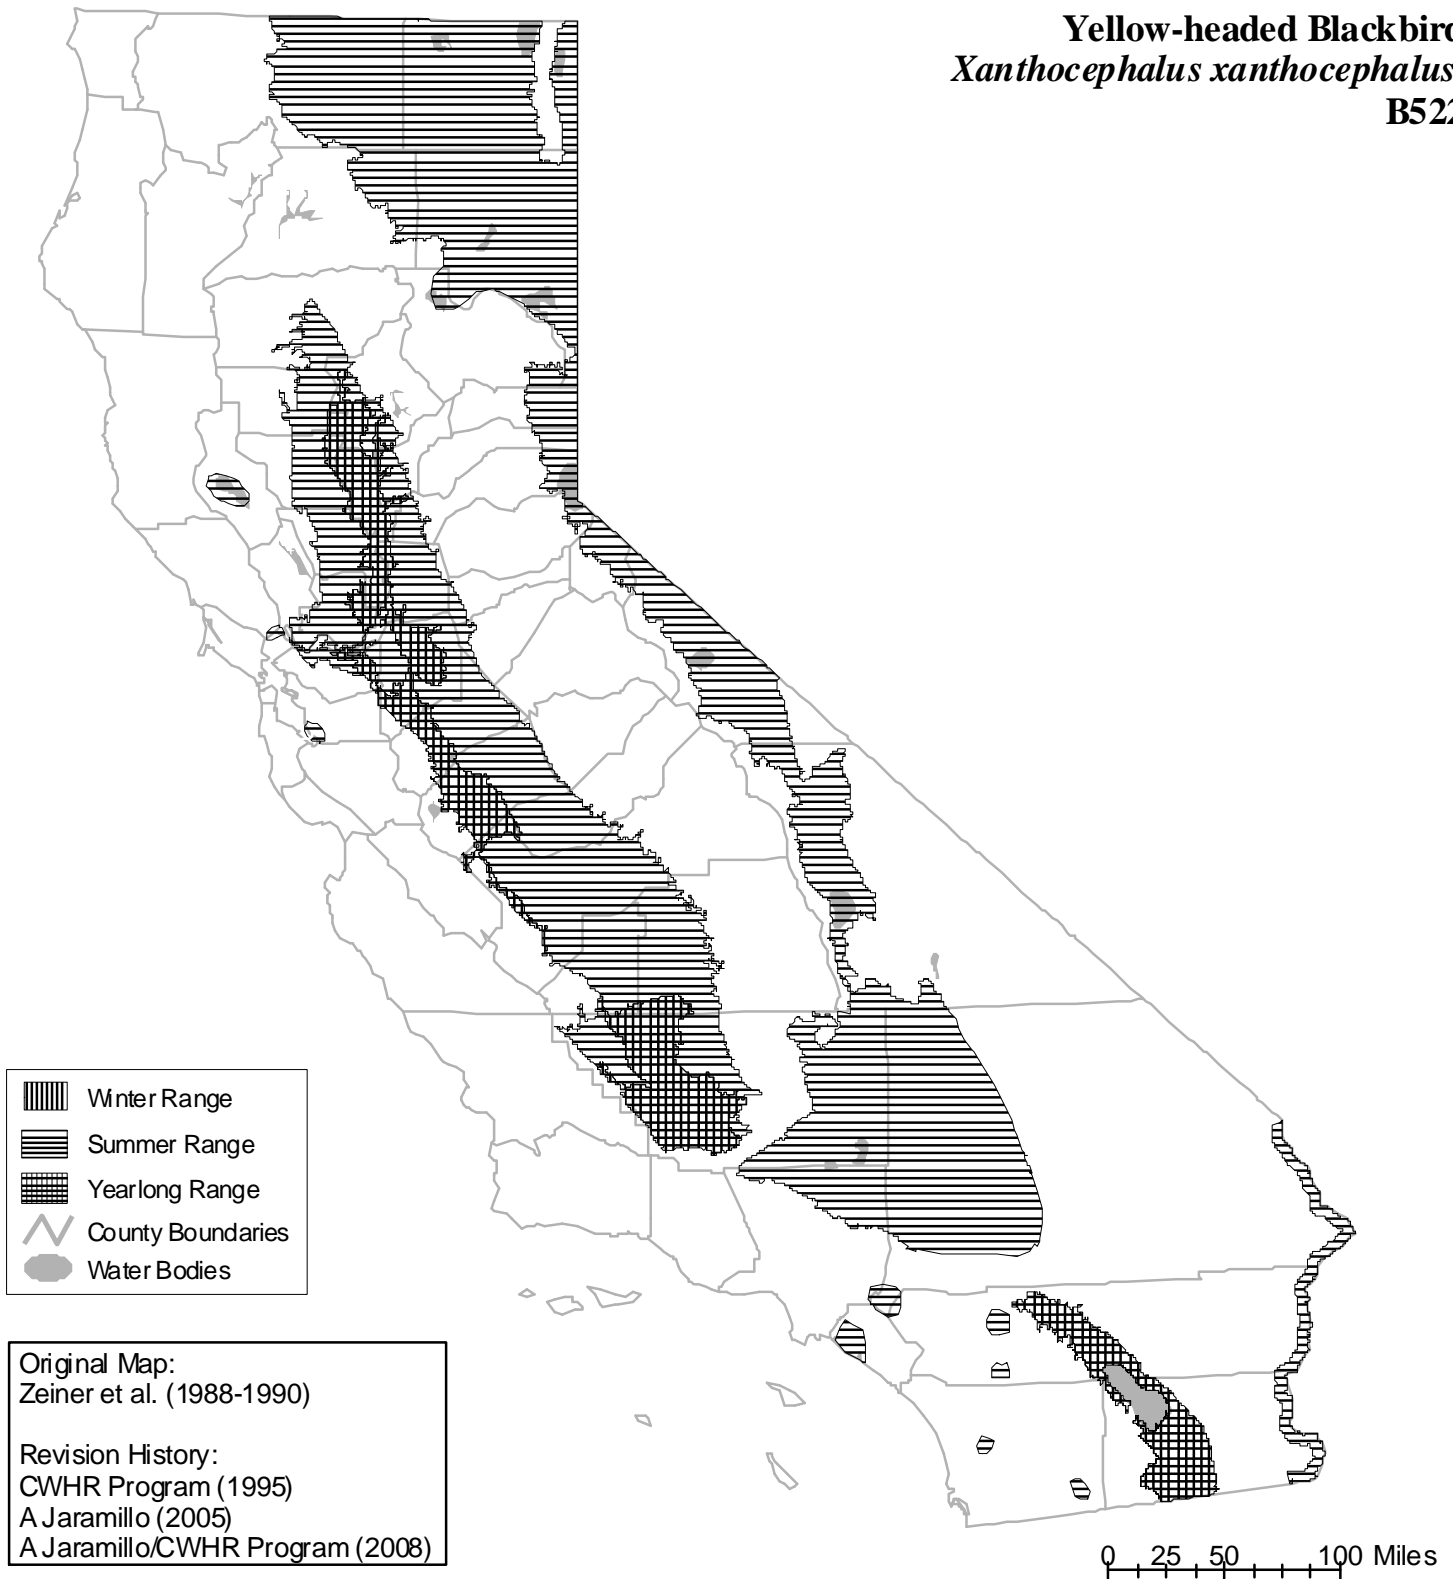

# California Wildlife Habitat Relationships System

California Department of Fish and Wildlife

California Interagency Wildlife Task Group

## Yellow-headed Blackbird *Xanthocephalus xanthocephalus* B522

Range maps are based on available occurrence data and professional knowledge. They represent current, but not historic or potential, range. Unless otherwise noted above, maps were originally published in Zeiner, D.C., W.F. Laudenslayer, Jr., K.E. Mayer, and M. White, eds. 1988-1990. California's Wildlife. Vol. I-III. California Depart. of Fish and Game, Sacramento, California. Updates are noted in maps that have been added or edited since original publication.