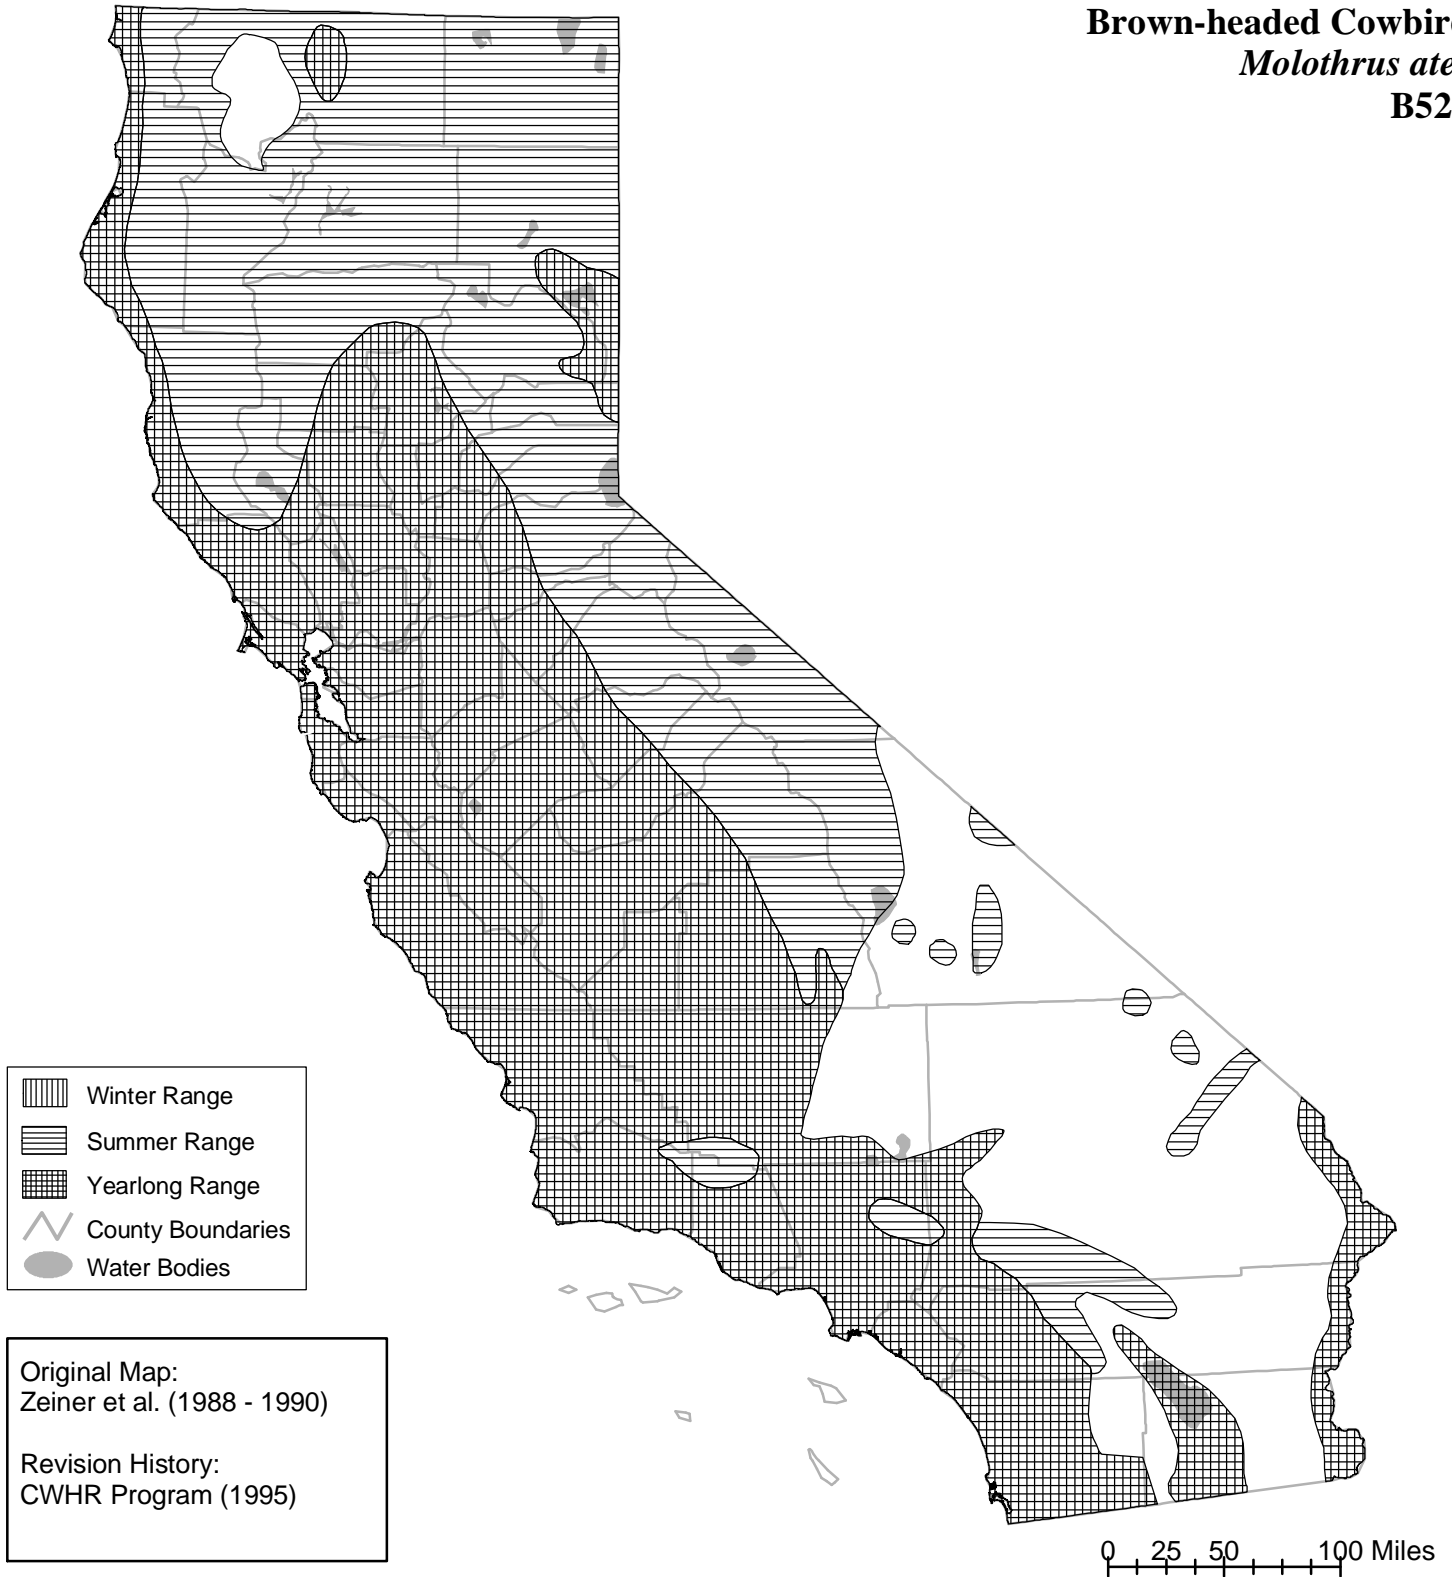

# California Wildlife Habitat Relationships System

California Department of Fish and Wildlife

California Interagency Wildlife Task Group

## Brown-headed Cowbird *Molothrus ater* B528

Range maps are based on available occurrence data and professional knowledge. They represent current, but not historic or potential, range. Unless otherwise noted above, maps were originally published in Zeiner, D.C., W.F. Laudenslayer, Jr., K.E. Mayer, and M. White, eds. 1988-1990. California's Wildlife. Vol. I-III. California Depart. of Fish and Game, Sacramento, California. Updates are noted in maps that have been added or edited since original publication.