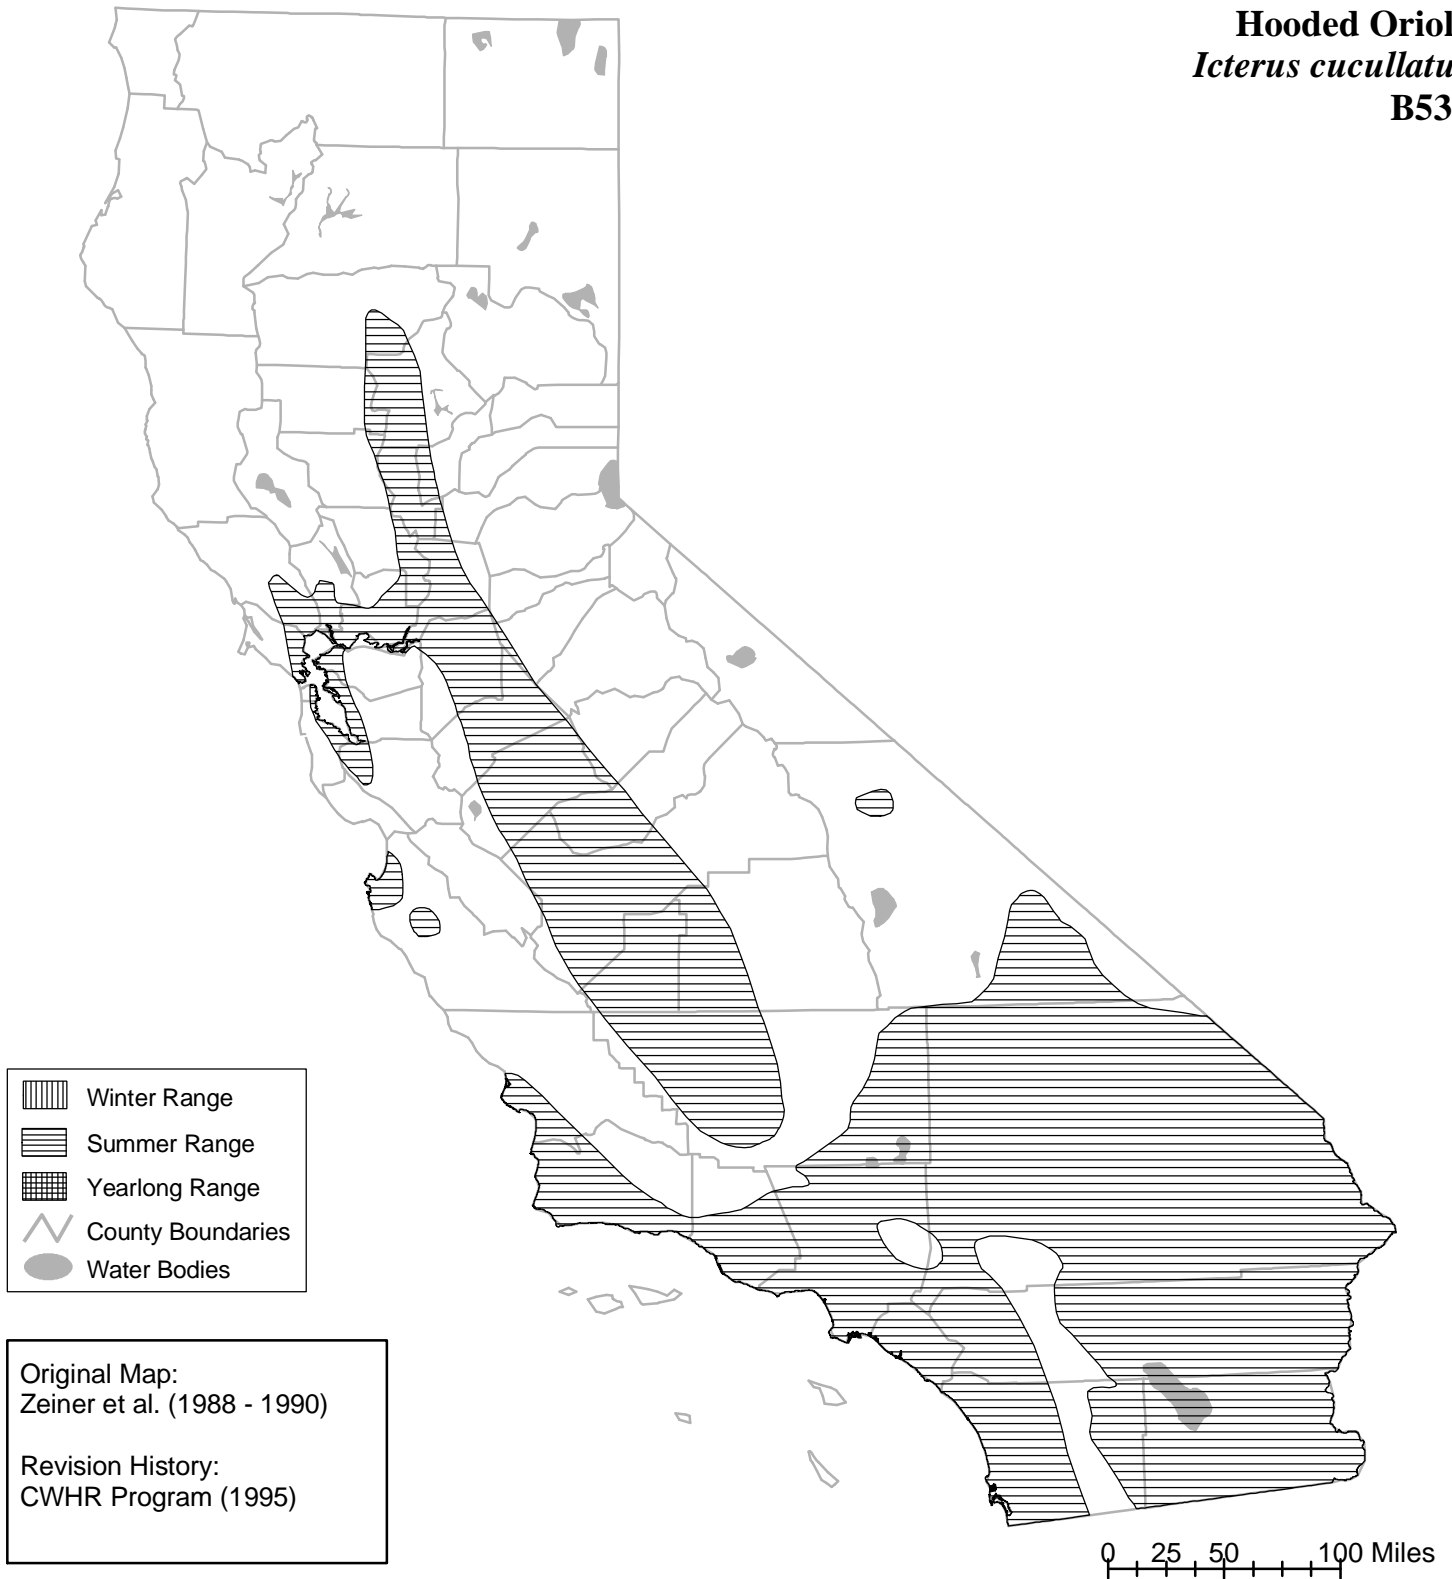

# California Wildlife Habitat Relationships System

California Department of Fish and Wildlife

California Interagency Wildlife Task Group

## Hooded Oriole *Icterus cucullatus* B530

Range maps are based on available occurrence data and professional knowledge. They represent current, but not historic or potential, range. Unless otherwise noted above, maps were originally published in Zeiner, D.C., W.F. Laudenslayer, Jr., K.E. Mayer, and M. White, eds. 1988-1990. California's Wildlife. Vol. I-III. California Depart. of Fish and Game, Sacramento, California. Updates are noted in maps that have been added or edited since original publication.