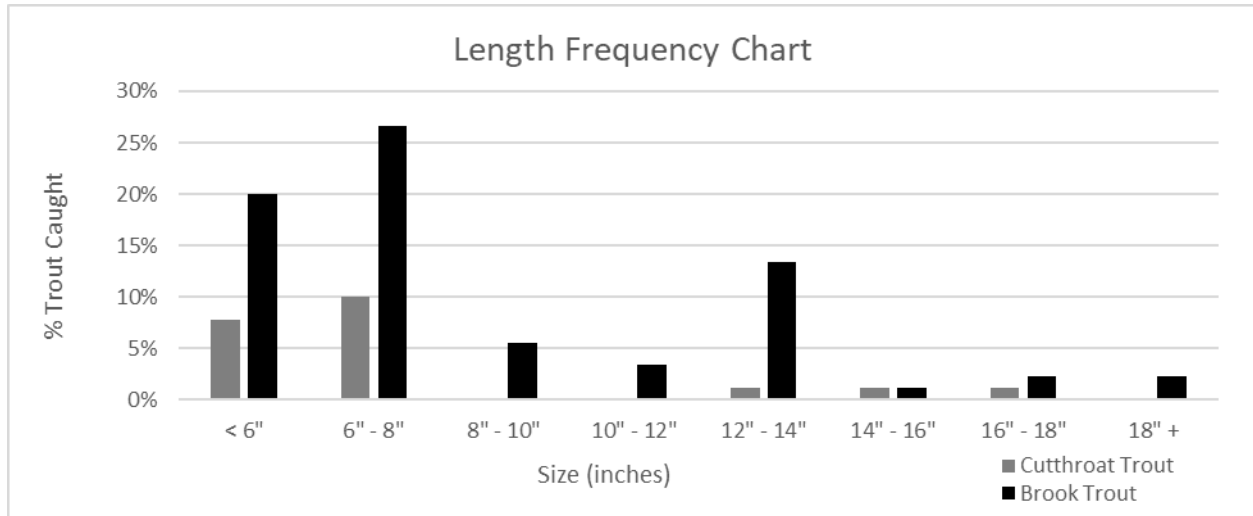

Roosevelt and Lane Lakes Angler Survey Box Report

Table 1. Summary of ASB data from 2022.

Year	Number of Forms	Fish caught per hour	Species composition- Brook Trout	Species composition- Cutthroat Trout
2022	60	0.34	74%	24%

Figure 1. Histogram showing distribution of size classes captured for Brook Trout (black) and Cutthroat Trout (grey) from 2022.

Table 2. Results of the angler satisfaction survey (averages): -2 (least satisfied) to +2 (most satisfied).