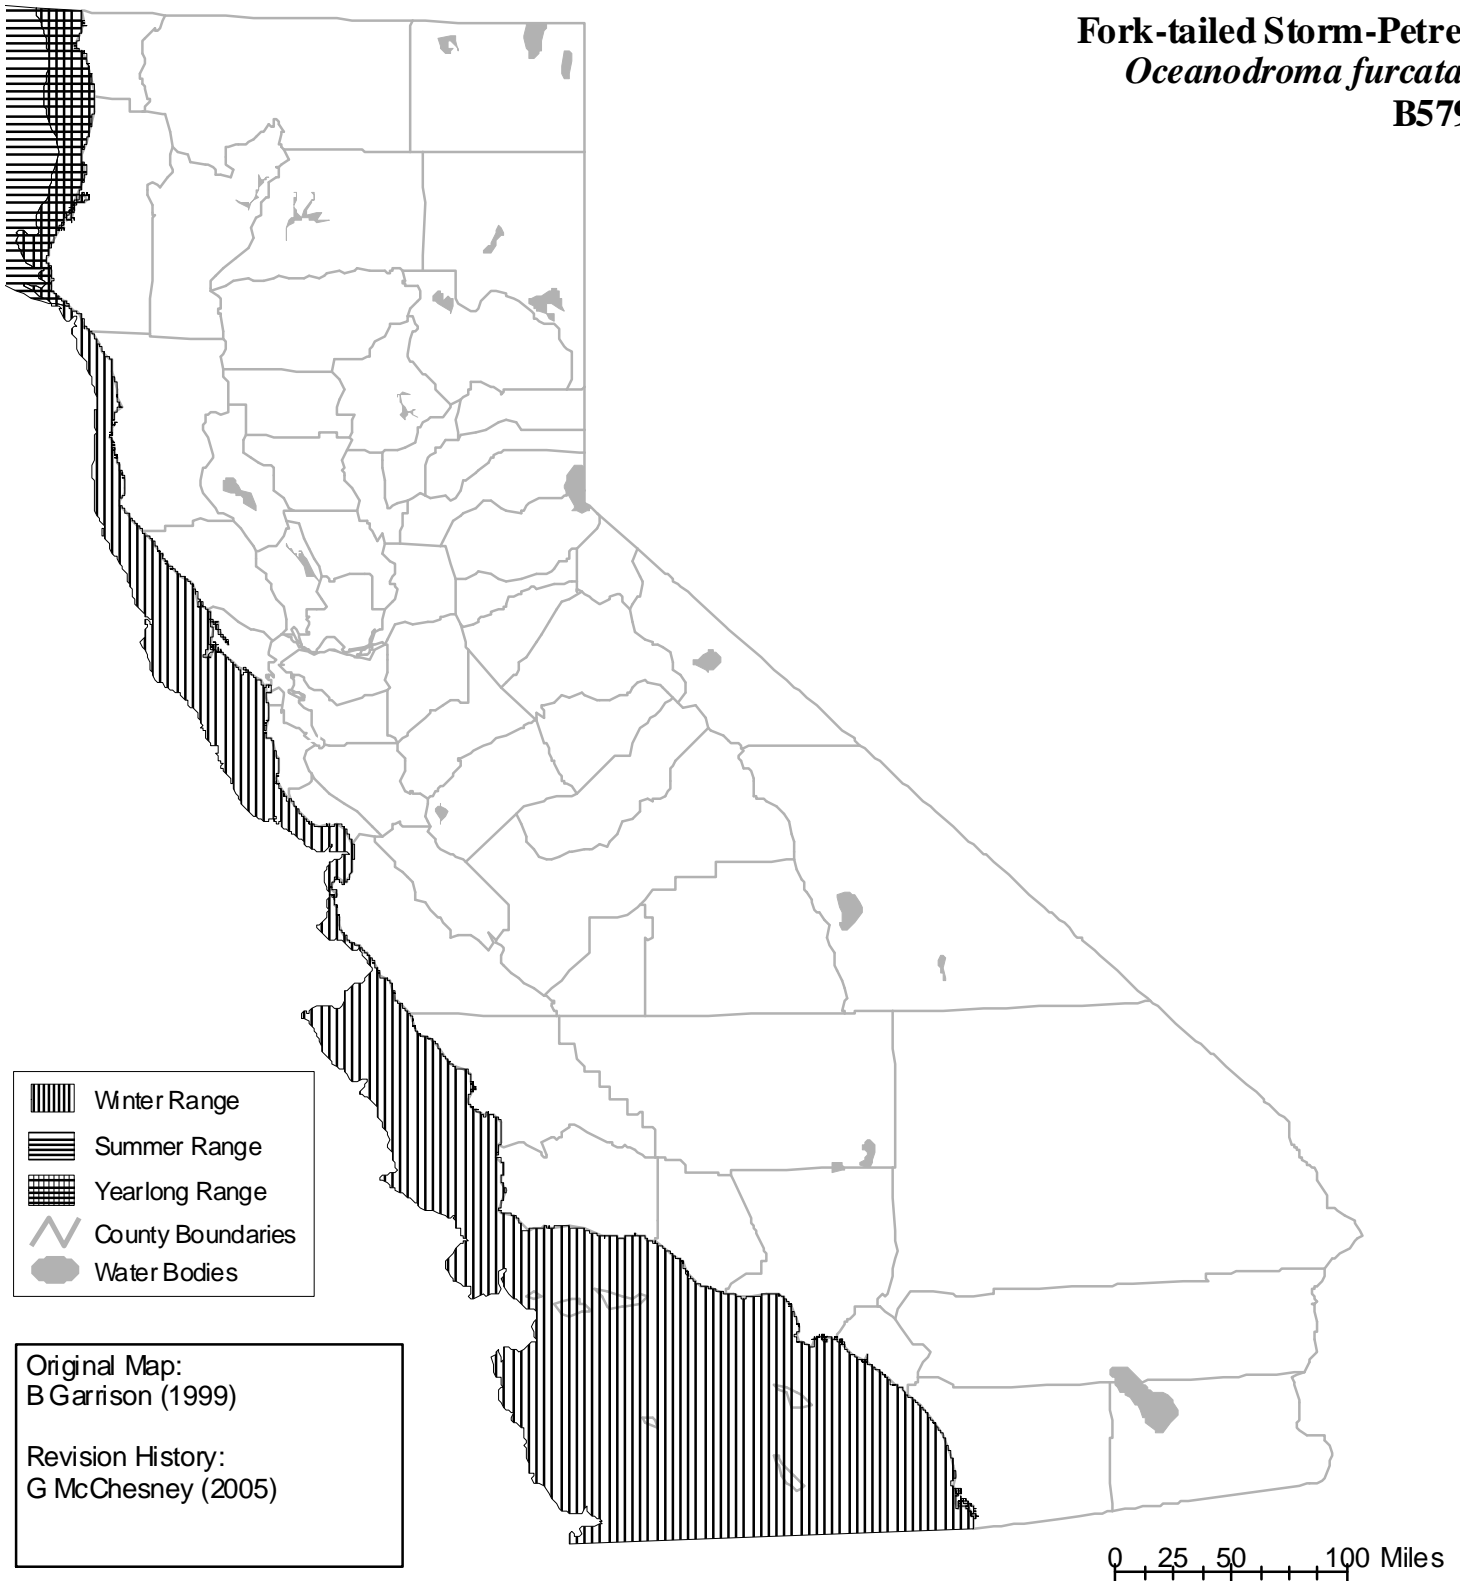

California Wildlife Habitat Relationships System

California Department of Fish and Wildlife

California Interagency Wildlife Task Group

Fork-tailed Storm-Petrel *Oceanodroma furcata*

B579

Range maps are based on available occurrence data and professional knowledge. They represent current, but not historic or potential, range. Unless otherwise noted above, maps were originally published in Zeiner, D.C., W.F. Laudenslayer, Jr., K.E. Mayer, and M. White, eds. 1988-1990. California's Wildlife. Vol. I-III. California Depart. of Fish and Game, Sacramento, California. Updates are noted in maps that have been added or edited since original publication.