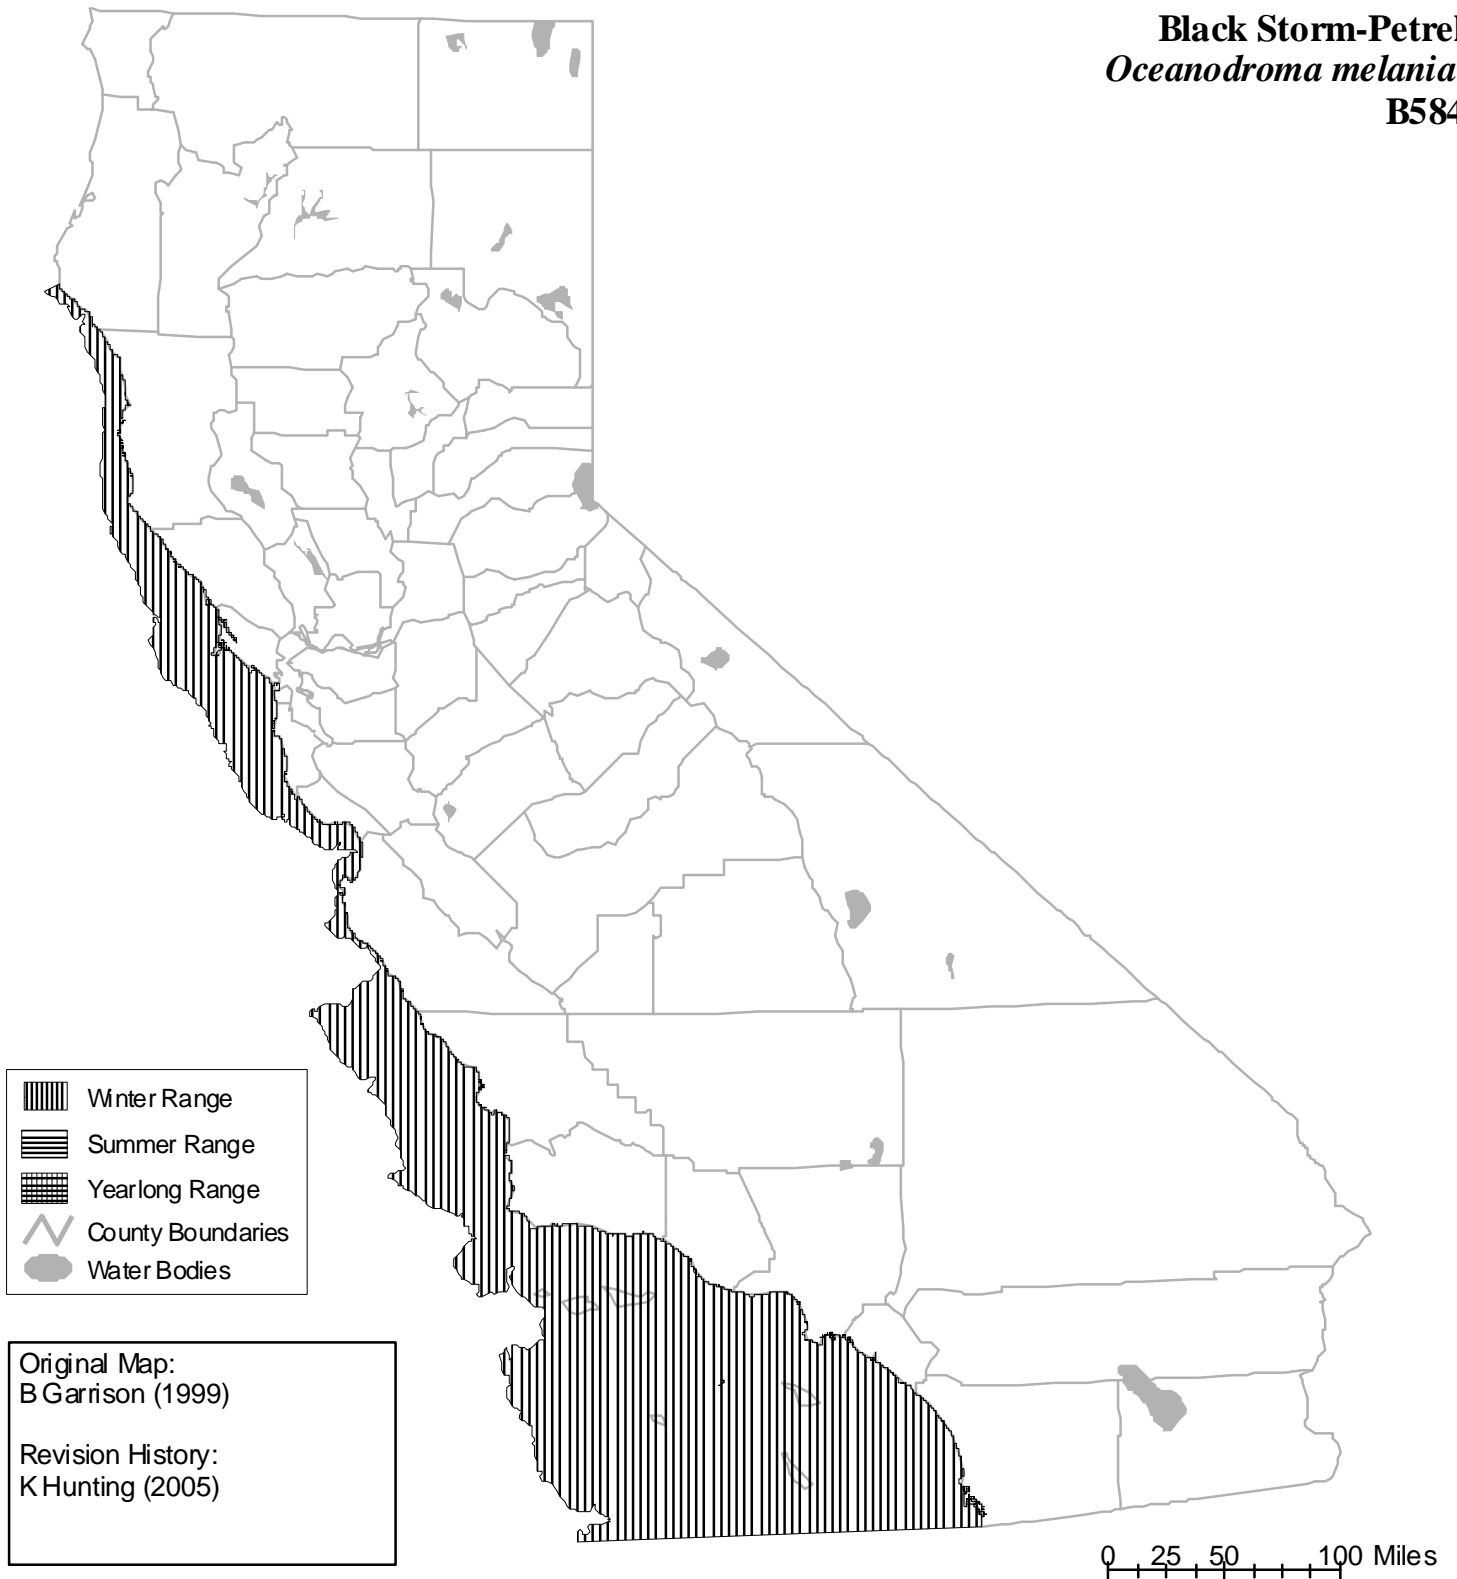

# California Wildlife Habitat Relationships System

California Department of Fish and Wildlife

California Interagency Wildlife Task Group

## Black Storm-Petrel *Oceanodroma melania* B584

Range maps are based on available occurrence data and professional knowledge. They represent current, but not historic or potential, range. Unless otherwise noted above, maps were originally published in Zeiner, D.C., W.F. Laudenslayer, Jr., K.E. Mayer, and M. White, eds. 1988-1990. California's Wildlife. Vol. I-III. California Depart. of Fish and Game, Sacramento, California. Updates are noted in maps that have been added or edited since original publication.