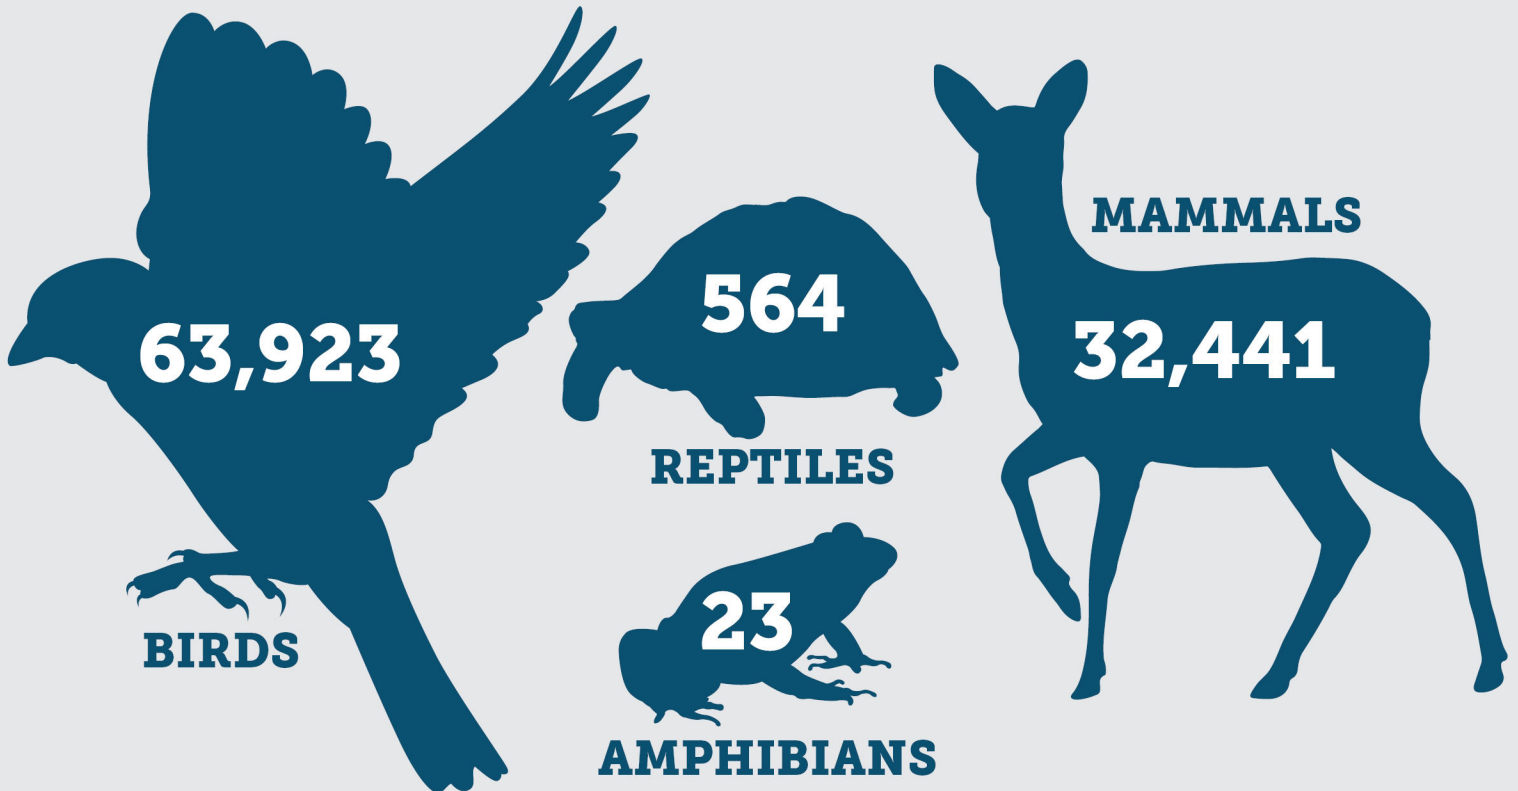

CDFW PERMITTED WILDLIFE REHABILITATORS 2022 ANIMAL INTAKES BY THE NUMBERS

97,756 TOTAL

81 PRIMARY FACILITIES
540 SATELLITE FACILITIES

46 GRANTS IN 2022
\$534,397 AWARDED