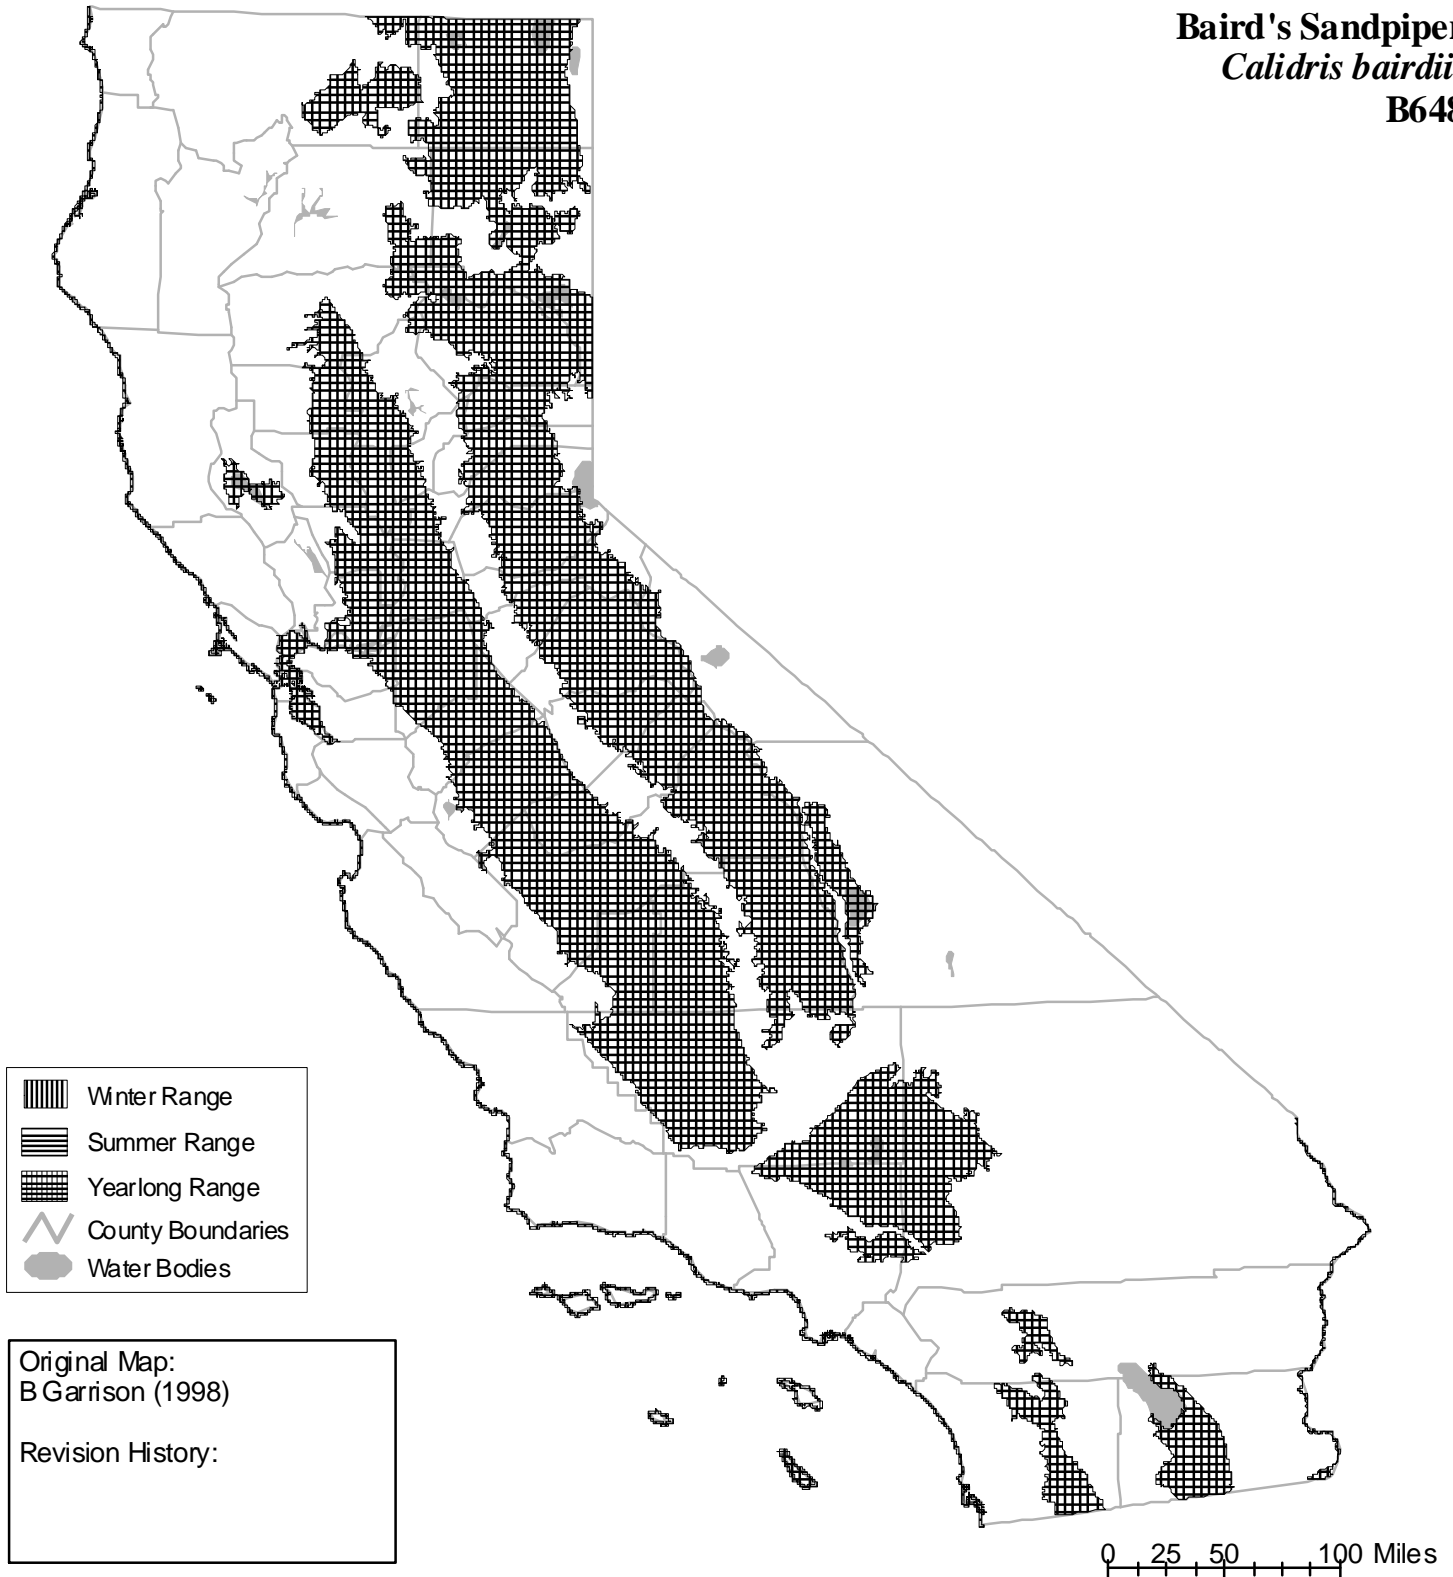

California Wildlife Habitat Relationships System

California Department of Fish and Wildlife

California Interagency Wildlife Task Group

Baird's Sandpiper *Calidris bairdii* B648

Range maps are based on available occurrence data and professional knowledge. They represent current, but not historic or potential, range. Unless otherwise noted above, maps were originally published in Zeiner, D.C., W.F. Laudenslayer, Jr., K.E. Mayer, and M. White, eds. 1988-1990. California's Wildlife. Vol. I-III. California Depart. of Fish and Game, Sacramento, California. Updates are noted in maps that have been added or edited since original publication.