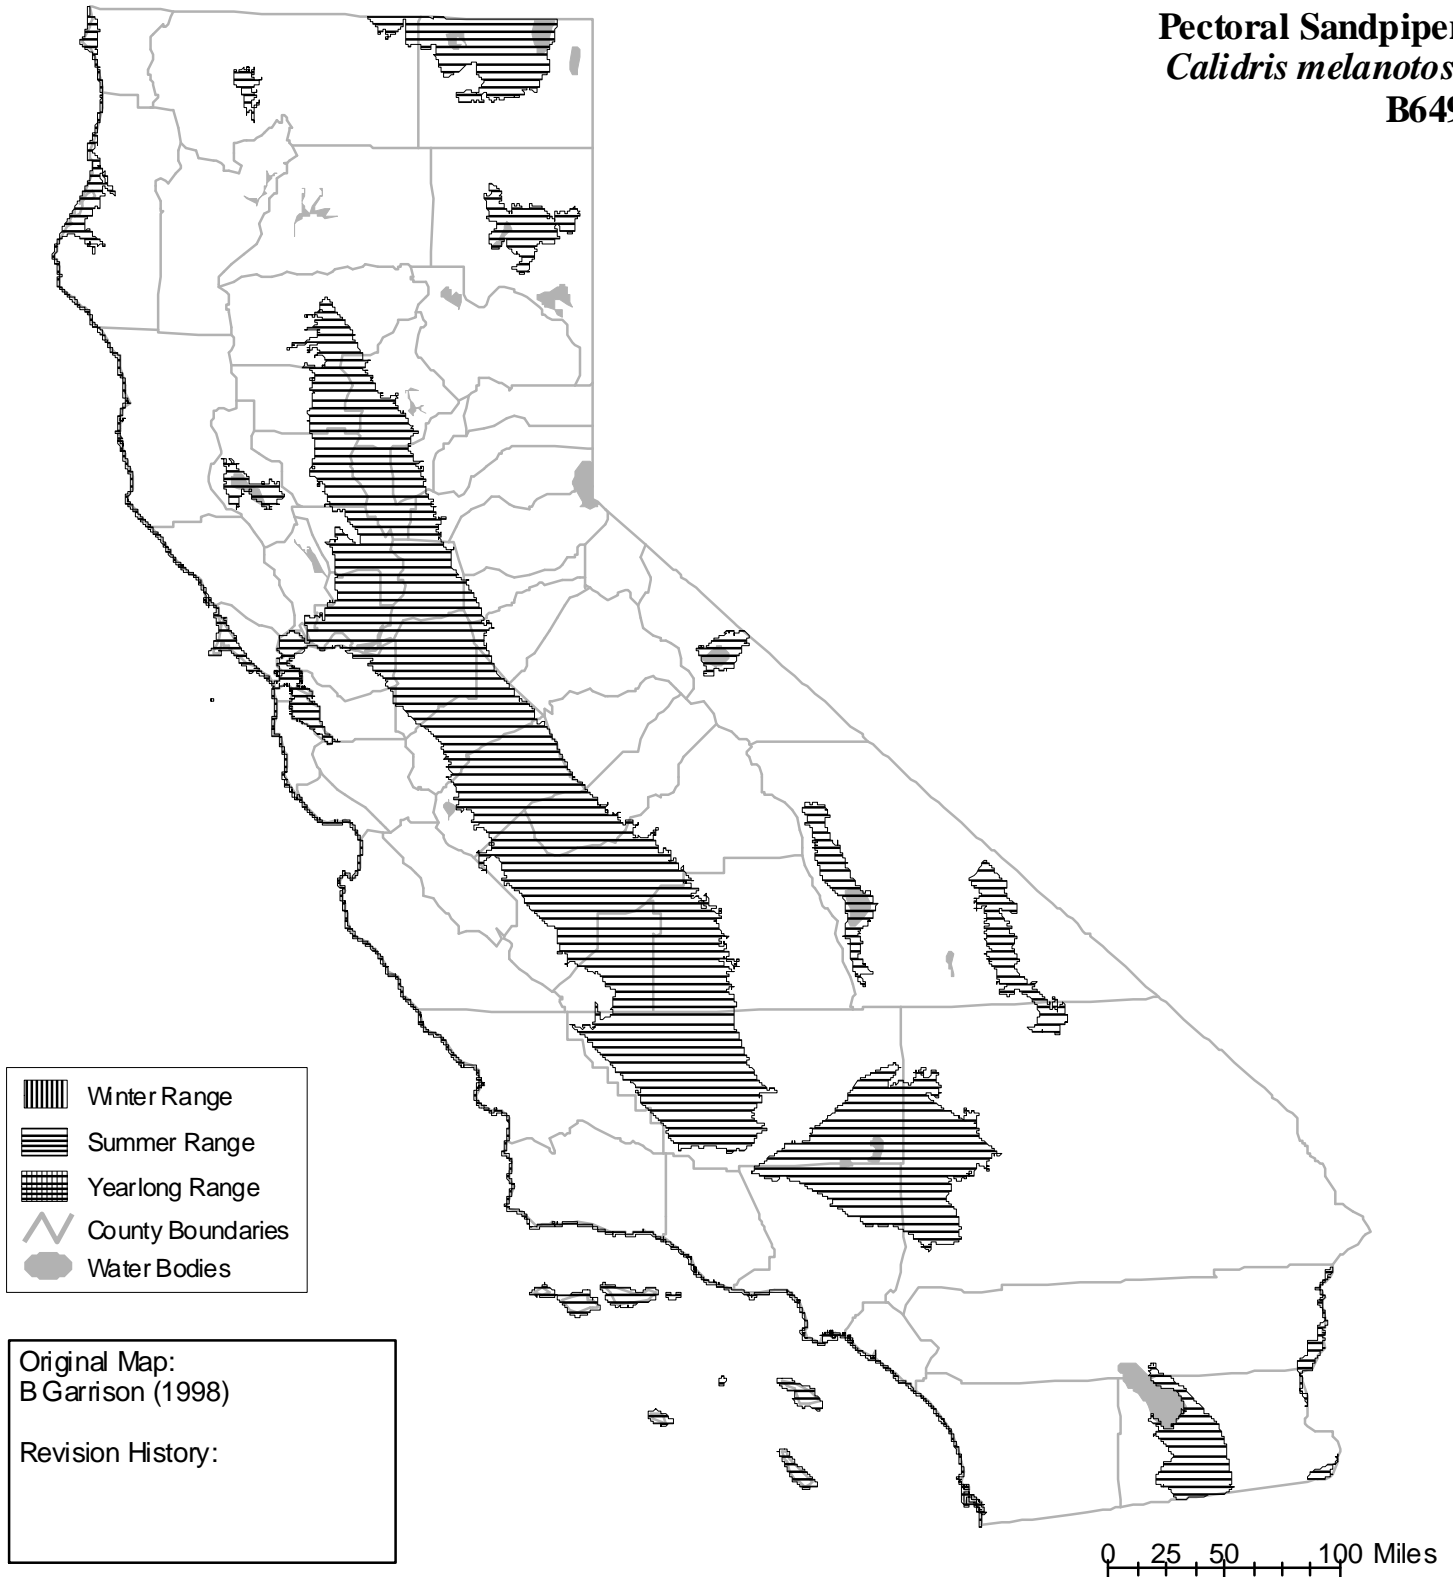

# California Wildlife Habitat Relationships System

California Department of Fish and Wildlife

California Interagency Wildlife Task Group

---

## Pectoral Sandpiper *Calidris melanotos* B649

Range maps are based on available occurrence data and professional knowledge. They represent current, but not historic or potential, range. Unless otherwise noted above, maps were originally published in Zeiner, D.C., W.F. Laudenslayer, Jr., K.E. Mayer, and M. White, eds. 1988-1990. California's Wildlife. Vol. I-III. California Depart. of Fish and Game, Sacramento, California. Updates are noted in maps that have been added or edited since original publication.