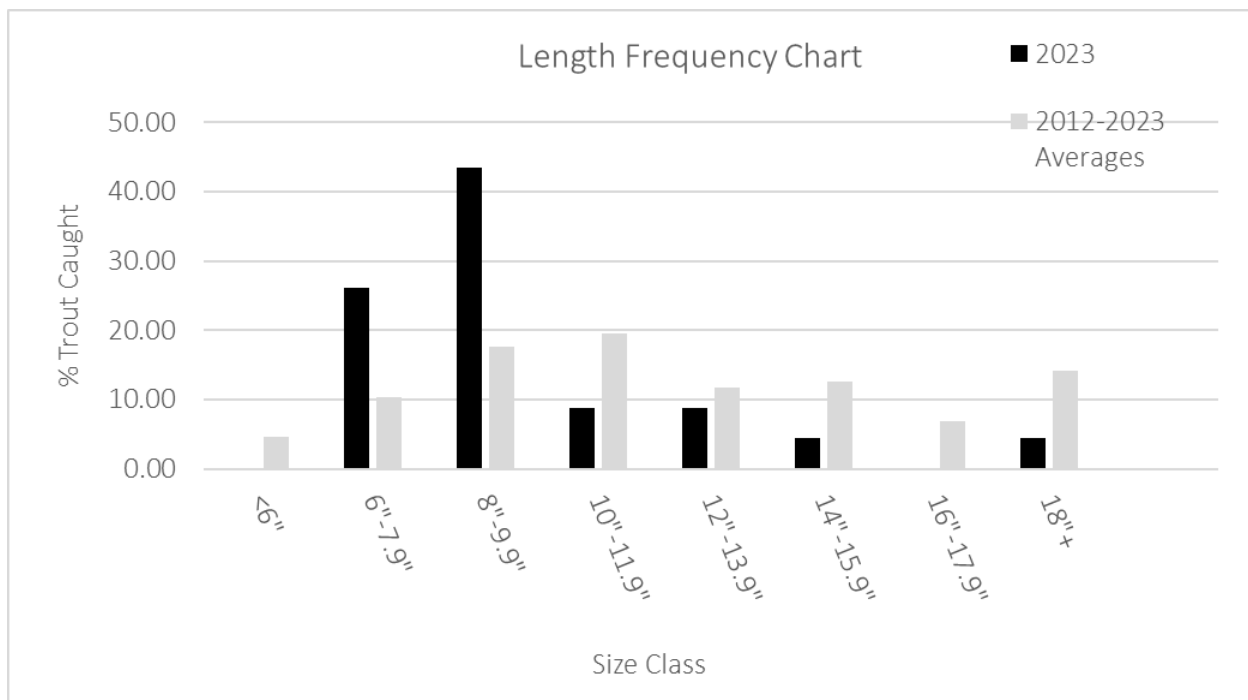

Big Lagoon Angler Survey Box Report

Table 1. Summary of ASB data from 2023.

Year	Number of Forms	Fish caught per hour	Species composition- Rainbow Trout/steelhead	Species composition- Coastal Cutthroat Trout
2023	9	0.70	60.9%	39.1%
2012-2023 averages	15	0.75	64.1%	35.9%

Figure 1. Histogram showing distribution of size classes captured from 2012-2023.

Table 2. Results of the angler satisfaction survey (averages): -2 (least satisfied) to +2 (most satisfied).

Year	Overall angling experience	Size of fish	Number of fish
2023	0.71	0.00	0.17
2012-2023 averages	0.98	0.80	0.62